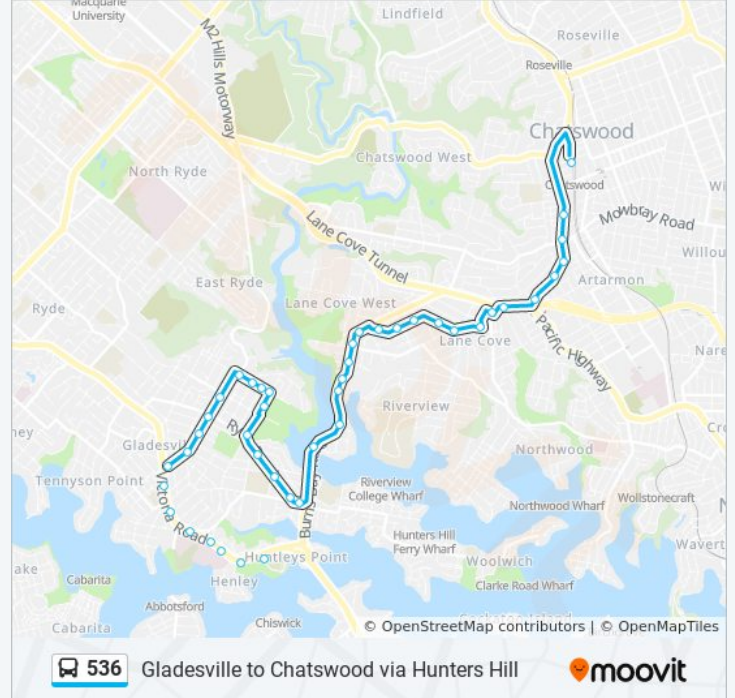

536 bus Info

Direction: Chatswood

Stops: 35

Trip Duration: 37 min

Line Summary:

Burns Bay Rd after Centennial Ave

Burns Bay Rd at Fig Tree St

Burns Bay Rd at Gentle St

Burns Bay Rd at Graham St

Burns Bay Rd opp Bridge St

Lane Cove Post Office, Burns Bay Rd

Birdwood Ave before Longueville Rd

Lane Cove Interchange, Longueville Rd, Stand B

Pacific Hwy at Burley St

Pacific Hwy opp Eric Rd

Pacific Hwy opp Palmer St

Pacific Hwy after Mowbray Rd

Pacific Hwy at Sutherland Rd

Railway St at Help St

Direction: Gladesville

36 stops

[VIEW LINE SCHEDULE](#)

Chatswood Station, Victoria Ave, Stand E

Stops: 36

Trip Duration: 37 min

Line Summary:

Burns Bay Rd at Penrose St

Burns Bay Rd at Cope St

Burns Bay Rd before Waterview Dr

Burns Bay Rd opp 337

Burns Bay Rd after View St