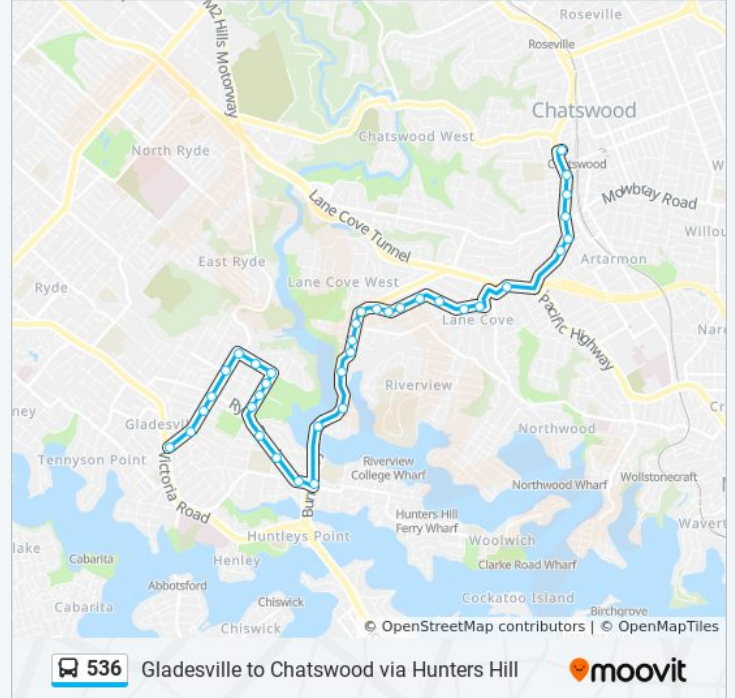

Burns Bay Rd at Penrose St

Burns Bay Rd at Cope St

Burns Bay Rd before Waterview Dr

Burns Bay Rd opp 337

Burns Bay Rd after View St

Burns Bay Rd opp Cunninghams Reach

Burns Bay Rd at Church St

Gladesville Rd at Howard Pl

St Joseph's College, Ryde Rd

Ryde Rd opp Abigail St

Park Rd opp Boronia Park

Park Rd at Princes St

Park Rd after Princes St

Park Rd at High St

High St at Blaxland St

High St at Pittwater Rd

Boronia Park Public School, Pittwater Rd

Pittwater Rd at Ryde Rd

Pittwater Rd at Aston St

Pittwater Rd at Auburn St

Pittwater Rd opp GladesHill Presbyterian Church

536 bus time schedules and route maps are available in an offline PDF at moovitapp.com. Use the [Moovit App](#) to see live bus times, train schedule or subway schedule, and step-by-step directions for all public transit in Sydney.

[About Moovit](#) • [MaaS Solutions](#) • [Supported Countries](#) • [Mooviter Community](#)

© 2024 Moovit - All Rights Reserved

Check Live Arrival Times