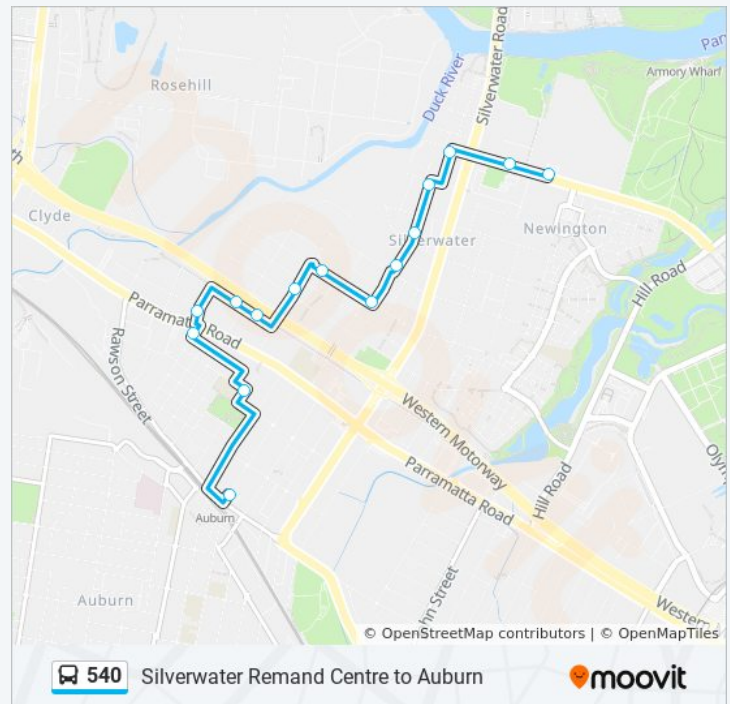

Direction: S'Water Correctional

16 stops

[VIEW LINE SCHEDULE](#)

Auburn Station, Northumberland Rd, Stand C
Hampstead Rd opp Wentworth St
Hampstead Rd opp Campbell St
Hampstead Rd opp King St
Newton St South before Short St
Adderley St West opp Skarratt St South
Adderley St West before Stubbs St
Stubbs St after Beaconsfield St
Carnarvon St after Stubbs St
Carnarvon St at Vore St
Vore St after Derby St
Vore St after Egerton St
Vore St at Giffard St
Shaft St at Holker St
Holker St opp Newington Reserve
Silverwater Correctional Complex, Holker St

540 bus Time Schedule

S'Water Correctional Route Timetable:

Sunday	Not Operational
Monday	08:11
Tuesday	08:11
Wednesday	08:11
Thursday	08:11
Friday	08:11
Saturday	Not Operational

540 bus Info

Direction: S'Water Correctional

Stops: 16

Trip Duration: 14 min

Line Summary:

540 bus time schedules and route maps are available in an offline PDF at moovitapp.com. Use the [Moovit App](#) to see live bus times, train schedule or subway schedule, and step-by-step directions for all public transit in Sydney.

[About Moovit](#) • [MaaS Solutions](#) • [Supported Countries](#) • [Mooviter Community](#)

© 2024 Moovit - All Rights Reserved

Check Live Arrival Times