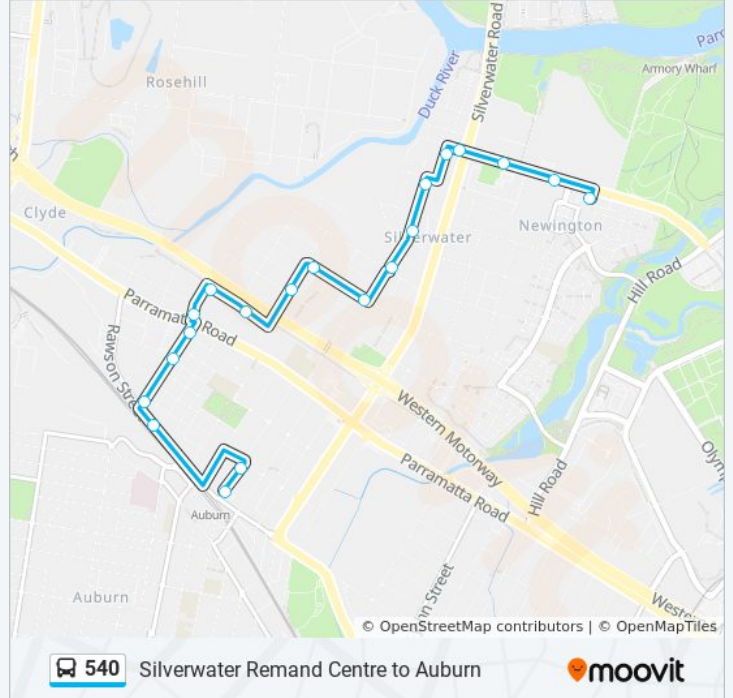

Direction: Auburn Station

20 stops

[VIEW LINE SCHEDULE](#)

- Avenue of Asia before Holker St
- Holker St after Avenue of Africa
- Newington Reserve, Holker St
- Holker St at Silverwater Rd
- Shaft St after Holker St
- Vore St after Giffard St
- Vore St before Egerton St
- Vore St at Derby St
- Carnarvon St at Melton St North
- Carnarvon St before Stubbs St
- Stubbs St at Beaconsfield St
- Adderley St West before Skarratt St South
- Adderley St West at Newton St South
- Newton St South before Parramatta Rd
- Hampstead Rd at King St
- Hampstead Rd opp Highgate St
- Hampstead Rd at Wentworth St
- Rawson St at Kihilla Rd
- Auburn RSL Club, Northumberland Rd
- Auburn Station, Northumberland Rd, Stand C

540 bus Info

Direction: Auburn Station

Stops: 20

Trip Duration: 17 min

Line Summary:

Direction: Avenue of Asia & Holker St

18 stops

[VIEW LINE SCHEDULE](#)

- Auburn Station, Northumberland Rd, Stand C
- Hampstead Rd opp Wentworth St
- Hampstead Rd opp Campbell St
- Hampstead Rd opp King St
- Newton St South before Short St
- Adderley St West opp Skarratt St South
- Adderley St West before Stubbs St
- Stubbs St after Beaconsfield St
- Carnarvon St after Stubbs St
- Carnarvon St at Vore St
- Vore St after Derby St
- Vore St after Egerton St
- Vore St at Giffard St
- Shaft St at Holker St
- Holker St opp Newington Reserve
- Silverwater Correctional Complex, Holker St
- Avenue of Africa before Avenue of Asia
- Avenue of Asia before Holker St

540 bus Info

Direction: Avenue of Asia & Holker St

Stops: 18

Trip Duration: 16 min

Line Summary:

 [540 bus Line Map](#)

Direction: S'Water Correctional

16 stops