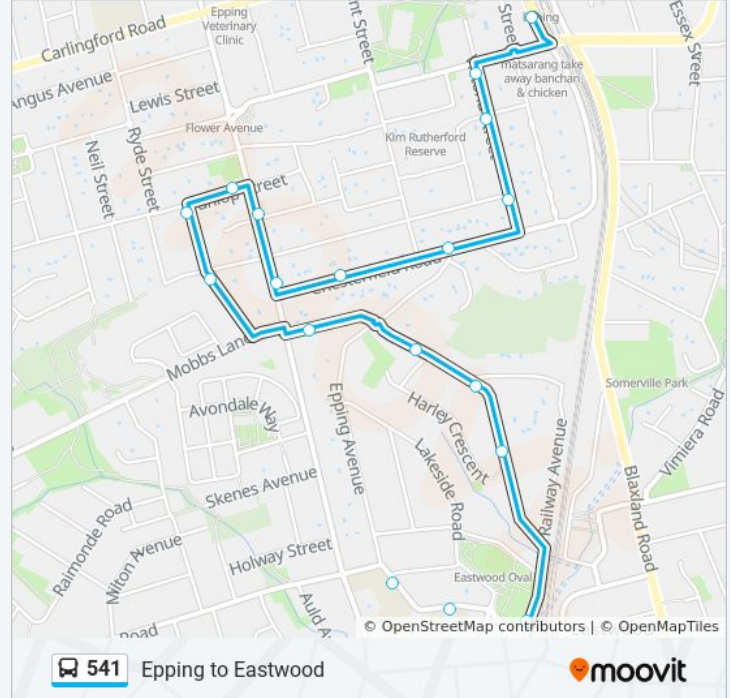

### Direction: Epping

20 stops

[VIEW LINE SCHEDULE](#)

- Eastwood Public School, Rowe St
- St Kevin's Primary School, Hillview Rd
- Marist College, Hillview Rd
- Eastwood Station, West Pde, Stand A
- Eastwood Station, West Pde, Stand B
- Eastwood Ave after Harley Cres
- Eastwood Ave opp Cocos Ave
- Eastwood Ave after Rothwell St
- Eastwood Ave before Midson Rd
- Edenlee St at Chelmsford Ave
- Edenlee St at Dunlop St
- Dunlop St before Midson Rd
- Midson Rd at Francis St
- Midson Rd at Chesterfield Rd
- Chesterfield Rd after Midson Rd
- Chesterfield Rd opp Epping Ave
- Victoria St at Chelmsford Ave
- Victoria St at William St

### 541 bus Info

**Direction:** Epping

**Stops:** 20

**Trip Duration:** 11 min

**Line Summary:**

Victoria St at Bridge St

Epping Station, Beecroft Rd, Stand H

### Direction: Epping West PS

20 stops

[VIEW LINE SCHEDULE](#)

- Eastwood Public School, Rutledge St
- Eastwood Station, West Pde, Stand A
- Eastwood Station, West Pde, Stand B
- Eastwood Ave after Harley Cres
- Eastwood Ave opp Cocos Ave
- Eastwood Ave after Rothwell St
- Eastwood Ave before Midson Rd
- Edenlee St at Chelmsford Ave
- Edenlee St at Dunlop St
- Dunlop St before Midson Rd
- Midson Rd at Francis St
- Midson Rd at Chesterfield Rd
- Chesterfield Rd after Midson Rd
- Chesterfield Rd opp Epping Ave
- Victoria St at Chelmsford Ave
- Victoria St at William St
- Victoria St at Bridge St
- Epping Station, Beecroft Rd, Stand H