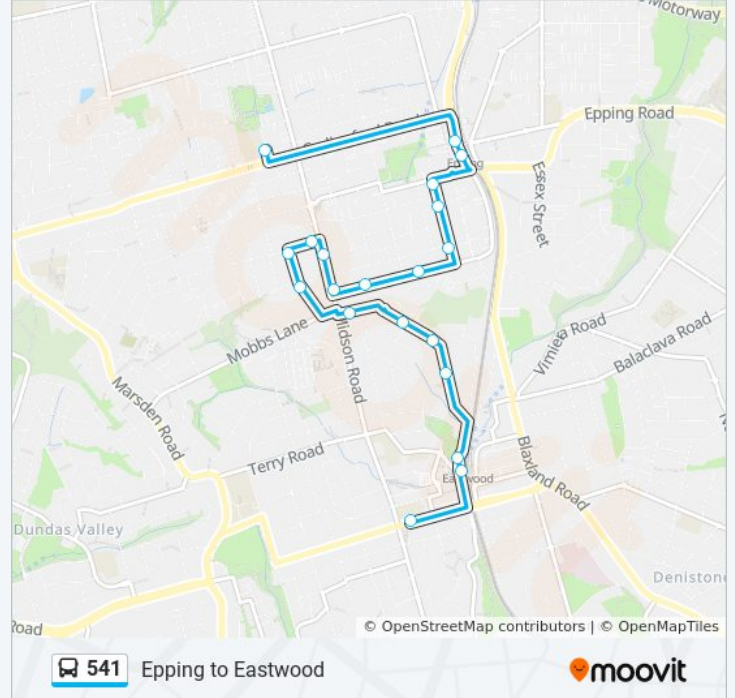

### Direction: Epping

20 stops

[VIEW LINE SCHEDULE](#)

- Eastwood Public School, Rowe St
- St Kevin's Primary School, Hillview Rd
- Marist College, Hillview Rd
- Eastwood Station, West Pde, Stand A
- Eastwood Station, West Pde, Stand B
- Eastwood Ave after Harley Cres
- Eastwood Ave opp Cocos Ave
- Eastwood Ave after Rothwell St
- Eastwood Ave before Midson Rd
- Edenlee St at Chelmsford Ave
- Edenlee St at Dunlop St
- Dunlop St before Midson Rd
- Midson Rd at Francis St
- Midson Rd at Chesterfield Rd
- Chesterfield Rd after Midson Rd
- Chesterfield Rd opp Epping Ave
- Victoria St at Chelmsford Ave
- Victoria St at William St

### 541 bus Info

**Direction:** Epping

**Stops:** 20

**Trip Duration:** 11 min

**Line Summary:**

Victoria St at Bridge St

Epping Station, Beecroft Rd, Stand H

### Direction: Epping West PS

20 stops

[VIEW LINE SCHEDULE](#)

- Eastwood Public School, Rutledge St
- Eastwood Station, West Pde, Stand A
- Eastwood Station, West Pde, Stand B
- Eastwood Ave after Harley Cres
- Eastwood Ave opp Cocos Ave
- Eastwood Ave after Rothwell St
- Eastwood Ave before Midson Rd
- Edenlee St at Chelmsford Ave
- Edenlee St at Dunlop St
- Dunlop St before Midson Rd
- Midson Rd at Francis St
- Midson Rd at Chesterfield Rd
- Chesterfield Rd after Midson Rd
- Chesterfield Rd opp Epping Ave
- Victoria St at Chelmsford Ave
- Victoria St at William St
- Victoria St at Bridge St
- Epping Station, Beecroft Rd, Stand H

### 541 bus Info

**Direction:** Epping West PS

**Stops:** 20

**Trip Duration:** 25 min

**Line Summary:**

Epping Station, Beecroft Rd, Stand F

Epping West Public School, Ward St

541 bus time schedules and route maps are available in an offline PDF at [moovitapp.com](https://moovitapp.com). Use the [Moovit App](#) to see live bus times, train schedule or subway schedule, and step-by-step directions for all public transit in Sydney.