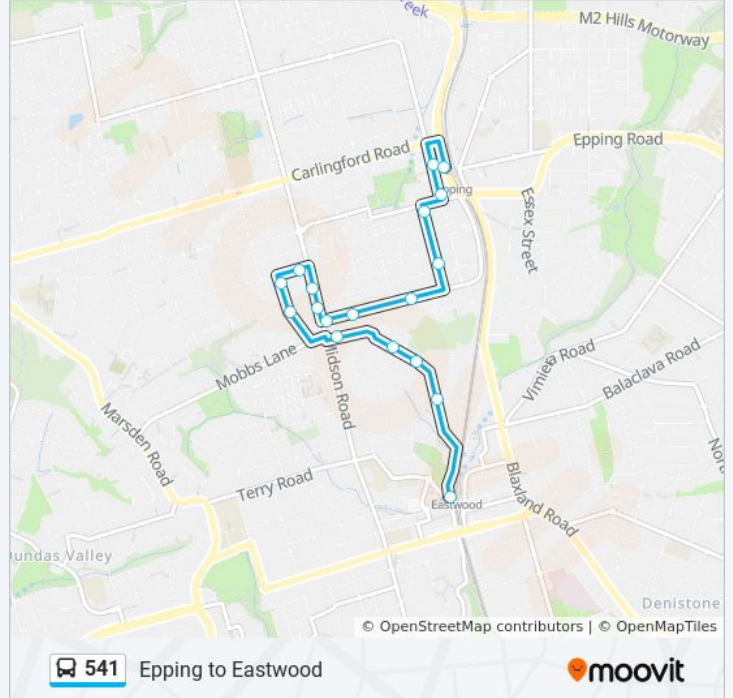

### Direction: Eastwood Station

18 stops

[VIEW LINE SCHEDULE](#)

- Epping Station, Beecroft Rd, Stand F
- Rawson St after Carlingford Rd
- Epping Presbyterian Church, Rawson St
- Victoria St at Bridge St
- Victoria St opp Chelmsford Ave
- Chesterfield Rd at Epping Ave
- Chesterfield Rd before Midson Rd
- Chesterfield Rd at Midson Rd
- Midson Rd at Chelmsford Ave
- Midson Rd at Francis St
- Dunlop St after Midson Rd
- Edenlee St after Dunlop St
- Edenlee St at Chelmsford Ave
- Eastwood Ave after Midson Rd
- Eastwood Ave opp Rothwell St
- Eastwood Ave at Cocos Ave
- Eastwood Ave opp Harley Cres
- Eastwood Station, West Pde, Stand A

### 541 bus Info

**Direction:** Eastwood Station

**Stops:** 18

**Trip Duration:** 13 min

**Line Summary:**

### Direction: Epping

20 stops

[VIEW LINE SCHEDULE](#)

- Eastwood Public School, Rowe St
- St Kevin's Primary School, Hillview Rd
- Marist College, Hillview Rd
- Eastwood Station, West Pde, Stand A
- Eastwood Station, West Pde, Stand B
- Eastwood Ave after Harley Cres
- Eastwood Ave opp Cocos Ave
- Eastwood Ave after Rothwell St
- Eastwood Ave before Midson Rd
- Edenlee St at Chelmsford Ave
- Edenlee St at Dunlop St
- Dunlop St before Midson Rd
- Midson Rd at Francis St
- Midson Rd at Chesterfield Rd
- Chesterfield Rd after Midson Rd
- Chesterfield Rd opp Epping Ave
- Victoria St at Chelmsford Ave
- Victoria St at William St

### 541 bus Info

**Direction:** Epping

**Stops:** 20

**Trip Duration:** 11 min

**Line Summary:**

Victoria St at Bridge St

Epping Station, Beecroft Rd, Stand H