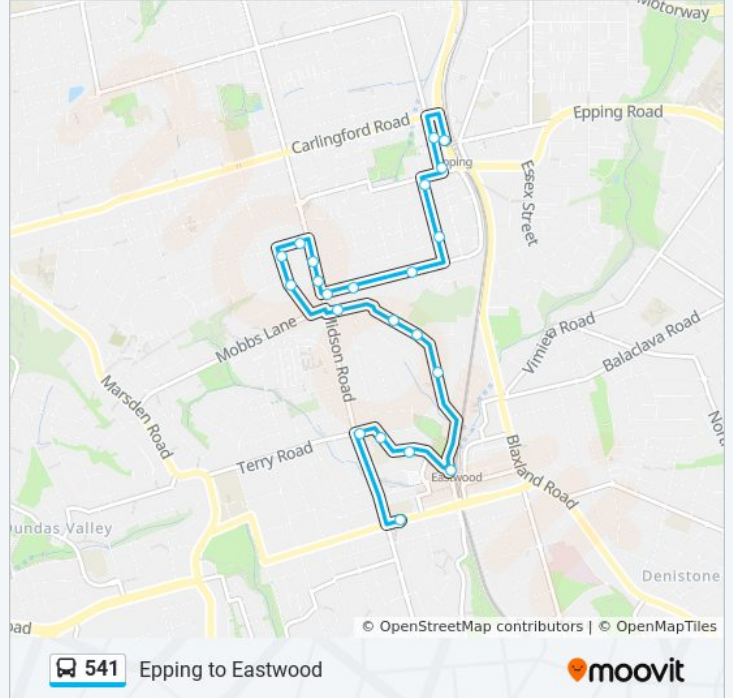

### Direction: Eastwood PS

22 stops

[VIEW LINE SCHEDULE](#)

- Epping Station, Beecroft Rd, Stand F
- Rawson St after Carlingford Rd
- Epping Presbyterian Church, Rawson St
- Victoria St at Bridge St
- Victoria St opp Chelmsford Ave
- Chesterfield Rd at Epping Ave
- Chesterfield Rd before Midson Rd
- Chesterfield Rd at Midson Rd
- Midson Rd at Chelmsford Ave
- Midson Rd at Francis St
- Dunlop St after Midson Rd
- Edenlee St after Dunlop St
- Edenlee St at Chelmsford Ave
- Eastwood Ave after Midson Rd
- Eastwood Ave opp Rothwell St
- Eastwood Ave at Cocos Ave
- Eastwood Ave opp Harley Cres
- Eastwood Station, West Pde, Stand A
- St Kevin's Primary School, Hillview Rd
- Marist College, Hillview Rd
- Terry Rd at Shaftsbury Rd
- Eastwood Public School, Rutledge St

### 541 bus Info

**Direction:** Eastwood PS

**Stops:** 22

**Trip Duration:** 22 min

**Line Summary:**

### Direction: Epping

20 stops

[VIEW LINE SCHEDULE](#)

- Eastwood Public School, Rowe St
- St Kevin's Primary School, Hillview Rd
- Marist College, Hillview Rd
- Eastwood Station, West Pde, Stand A
- Eastwood Station, West Pde, Stand B
- Eastwood Ave after Harley Cres
- Eastwood Ave opp Cocos Ave
- Eastwood Ave after Rothwell St
- Eastwood Ave before Midson Rd
- Edenlee St at Chelmsford Ave
- Edenlee St at Dunlop St
- Dunlop St before Midson Rd
- Midson Rd at Francis St
- Midson Rd at Chesterfield Rd
- Chesterfield Rd after Midson Rd
- Chesterfield Rd opp Epping Ave
- Victoria St at Chelmsford Ave
- Victoria St at William St

### 541 bus Info

**Direction:** Epping

**Stops:** 20

**Trip Duration:** 11 min

**Line Summary:**

Victoria St at Bridge St

Epping Station, Beecroft Rd, Stand H