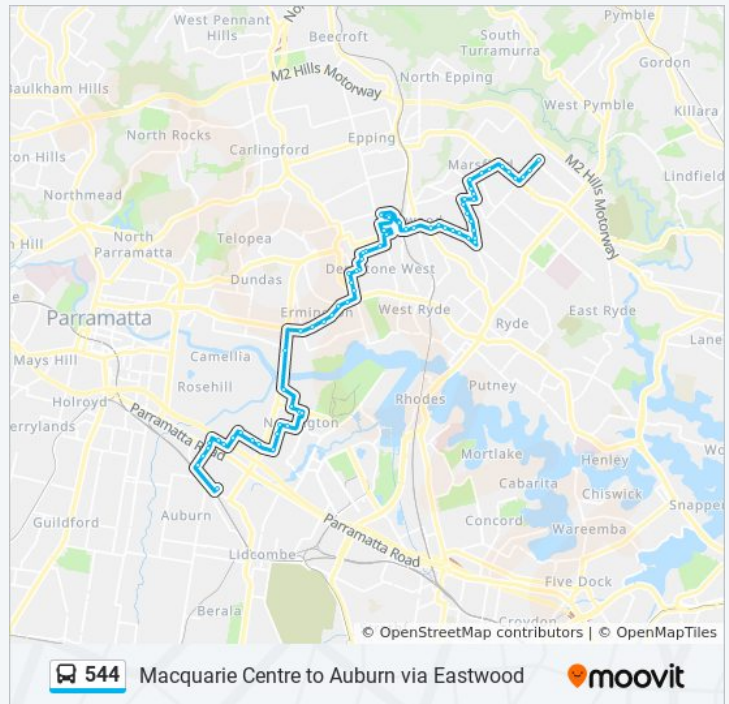

### 544 bus Info

**Direction:** Auburn Station

**Stops:** 70

**Trip Duration:** 50 min

**Line Summary:**

Lovell Rd opp Grove St  
Lovell Rd opp Orange St  
Lovell Rd at Russell St  
Lovell Rd at Hollis Ave  
First Ave after Ryedale Rd  
First Ave before East Pde  
Eastwood Station, West Pde, Stand A  
Clanalpine St at Trelawney St  
Clanalpine St opp St. Philip's Church  
Clanwilliam St at Coronation Ave  
Clanwilliam St before Darvall Rd  
Clanwilliam St at Read St  
Warrawong St opp Read St  
Brush Rd after Warrawong St  
Hermoyne St at Daphne St  
Hermoyne St at Winbourne St  
Winbourne St before Farnell St  
Winbourne St after Farnell St  
Ermington Public School, Winbourne St  
Victoria Rd at Wharf Rd  
Bartlett Park, Victoria Rd  
Victoria Rd at Hughes Ave  
Victoria Rd at Atkins Rd  
Victoria Rd at Turner St  
Victoria Rd before Trumble Ave  
Betty Cuthbert Ave Shops, Victoria Rd  
Silverwater Rd at South St  
Cricket Central, Silverwater Rd  
Silverwater Rd opp River St  
Holker St opp Newington Reserve  
Silverwater Correctional Complex, Holker St  
Avenue of Africa before Avenue of Asia  
Fariola St after Day St North

### 544 bus Info

**Direction:** Macquarie Centre

**Stops:** 68

**Trip Duration:** 52 min

**Line Summary:**

Eastwood Public School, Rutledge St

Eastwood Public School, Rowe St

St Kevin's Primary School, Hillview Rd