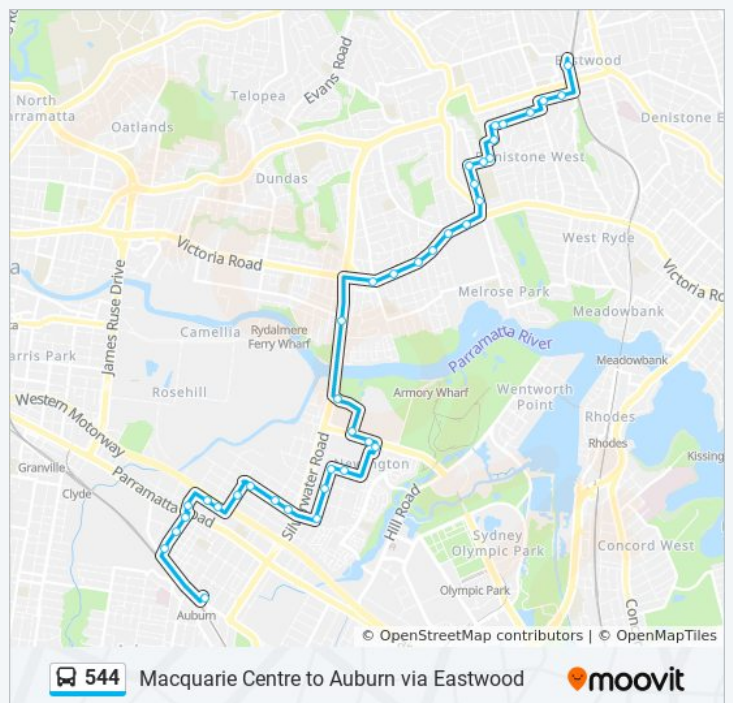

Lovell Rd opp Richmond St  
 North Rd opp Watts Rd  
 North Rd opp Donovan St  
 North Rd opp Woorang St  
 North Rd after Sheehan St  
 North Rd at Fonti St  
 Threlfall St after North Rd

**Direction: Eastwood Station**

38 stops

[VIEW LINE SCHEDULE](#)

Auburn Station, Northumberland Rd, Stand C  
 Hampstead Rd opp Wentworth St  
 Hampstead Rd opp Campbell St  
 Hampstead Rd opp King St  
 Newton St South before Short St  
 Adderley St West opp Skarratt St South  
 Adderley St West before Stubbs St  
 Stubbs St after Beaconsfield St  
 Carnarvon St after Stubbs St  
 Carnarvon St at Vore St  
 Carnarvon St opp Hume Park  
 Wetherill St North at Carnarvon St  
 Wetherill St North before Egerton St  
 Wetherill St North at Fariola St  
 Fariola St opp Day St North  
 Avenue of Africa before Holker St  
 Holker St after Avenue of Africa  
 Newington Rd after Holker St  
 Cricket Central, Clyde St  
 Silverwater Rd at South St  
 Victoria Rd at Spurway St  
 Victoria Rd at Wentworth St

**544 bus Info**

**Direction:** Eastwood Station

**Stops:** 38

**Trip Duration:** 34 min

**Line Summary:**

Victoria Rd after Parkes St

Victoria Rd at Atkins Rd

Victoria Rd before Kissing Point Rd

Victoria Rd opp Bartlett Park

Winbourne St opp Ermington Public School

Winbourne St at Farnell St

Winbourne St at Bell Ave

Hermoyne St opp Daphne St

Janet Park, Brush Rd

Warrawong St at Read St

Clanwilliam St at Darvall Rd