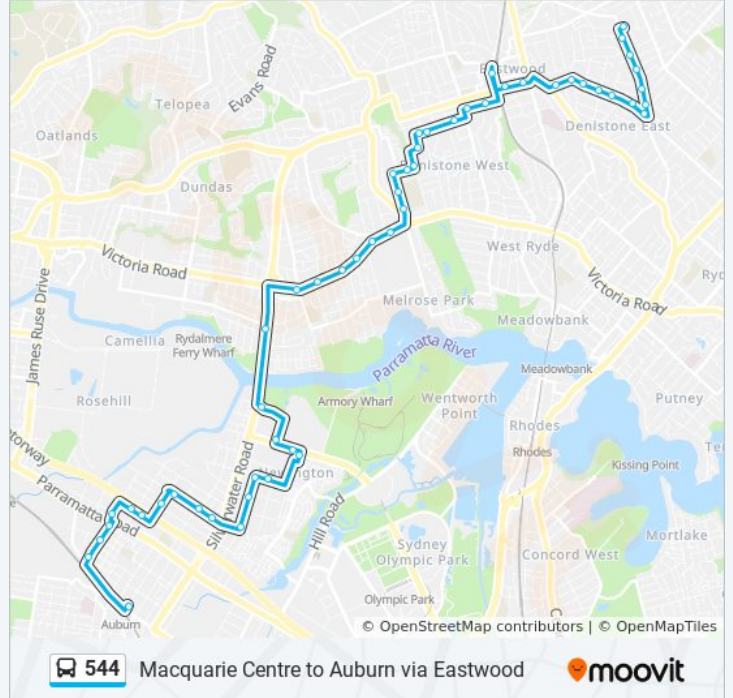

**Direction: Eastwood**

53 stops

[VIEW LINE SCHEDULE](#)

Auburn Station, Northumberland Rd, Stand C  
Hampstead Rd opp Wentworth St  
Hampstead Rd opp Campbell St  
Hampstead Rd opp King St  
Newton St South before Short St  
Adderley St West opp Skarratt St South  
Adderley St West before Stubbs St  
Stubbs St after Beaconsfield St  
Carnarvon St after Stubbs St  
Carnarvon St at Vore St  
Carnarvon St opp Hume Park  
Wetherill St North at Carnarvon St  
Wetherill St North before Egerton St

**Direction:** Eastwood

**Stops:** 53

**Trip Duration:** 42 min

**Line Summary:**

Wetherill St North at Fariola St  
Fariola St opp Day St North  
Avenue of Africa before Holker St  
Holker St after Avenue of Africa  
Newington Rd after Holker St  
Cricket Central, Clyde St  
Silverwater Rd at South St  
Victoria Rd at Spurway St  
Victoria Rd at Wentworth St  
Victoria Rd after Parkes St  
Victoria Rd at Atkins Rd  
Victoria Rd before Kissing Point Rd  
Victoria Rd opp Bartlett Park  
Winbourne St opp Ermington Public School  
Winbourne St at Farnell St  
Winbourne St at Bell Ave  
Hermoyne St opp Daphne St  
Janet Park, Brush Rd  
Warrawong St at Read St  
Clanwilliam St at Darvall Rd  
Clanwilliam St after Darvall Rd  
Clanwilliam St opp Coronation Ave  
St Philip's Church, Clanalpine St  
Clanalpine St after Trelawney St  
Eastwood Station, West Pde, Stand A  
First Ave after East Pde  
First Ave before Ryedale Rd  
Lovell Rd after Blaxland Rd  
Lovell Rd at Pickford Ave  
Lovell Rd at Orange St  
Lovell Rd at Grove St  
Lovell Rd opp Denistone East Public School  
Macquarie Anglican Church, Lovell Rd

Lovell Rd opp Richmond St  
 North Rd opp Watts Rd  
 North Rd opp Donovan St  
 North Rd opp Woorang St  
 North Rd after Sheehan St  
 North Rd at Fonti St  
 Threlfall St after North Rd

**Direction: Eastwood Station**