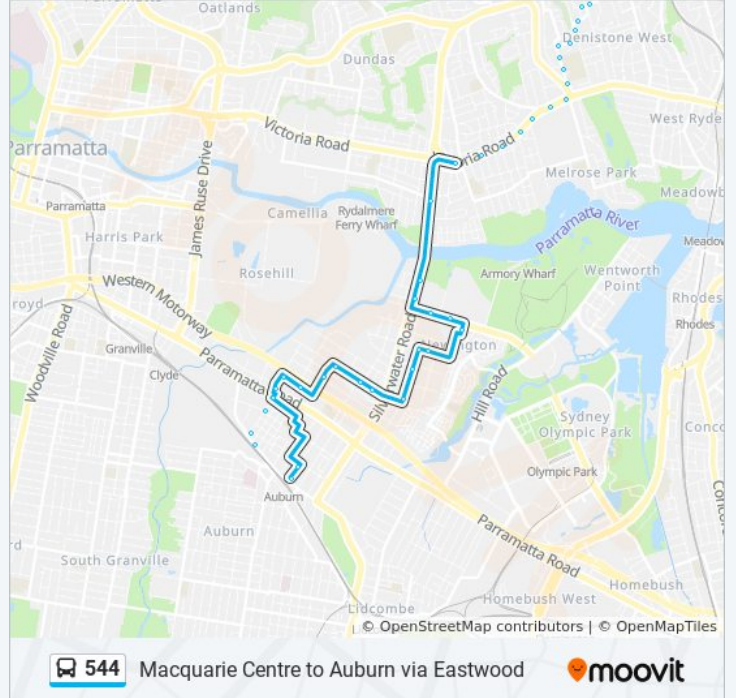

### 544 bus Info

**Direction:** Auburn Station

**Stops:** 70

**Trip Duration:** 50 min

**Line Summary:**

Lovell Rd opp Grove St  
Lovell Rd opp Orange St  
Lovell Rd at Russell St  
Lovell Rd at Hollis Ave  
First Ave after Ryedale Rd  
First Ave before East Pde  
Eastwood Station, West Pde, Stand A  
Clanalpine St at Trelawney St  
Clanalpine St opp St. Philip's Church  
Clanwilliam St at Coronation Ave  
Clanwilliam St before Darvall Rd  
Clanwilliam St at Read St  
Warrawong St opp Read St  
Brush Rd after Warrawong St  
Hermoyne St at Daphne St  
Hermoyne St at Winbourne St  
Winbourne St before Farnell St  
Winbourne St after Farnell St  
Ermington Public School, Winbourne St  
Victoria Rd at Wharf Rd  
Bartlett Park, Victoria Rd  
Victoria Rd at Hughes Ave  
Victoria Rd at Atkins Rd  
Victoria Rd at Turner St  
Victoria Rd before Trumble Ave  
Betty Cuthbert Ave Shops, Victoria Rd  
Silverwater Rd at South St  
Cricket Central, Silverwater Rd  
Silverwater Rd opp River St  
Holker St opp Newington Reserve  
Silverwater Correctional Complex, Holker St  
Avenue of Africa before Avenue of Asia  
Fariola St after Day St North

**Direction: Eastwood**

53 stops

[VIEW LINE SCHEDULE](#)

Auburn Station, Northumberland Rd, Stand C  
Hampstead Rd opp Wentworth St  
Hampstead Rd opp Campbell St  
Hampstead Rd opp King St  
Newton St South before Short St  
Adderley St West opp Skarratt St South  
Adderley St West before Stubbs St  
Stubbs St after Beaconsfield St  
Carnarvon St after Stubbs St  
Carnarvon St at Vore St  
Carnarvon St opp Hume Park  
Wetherill St North at Carnarvon St  
Wetherill St North before Egerton St