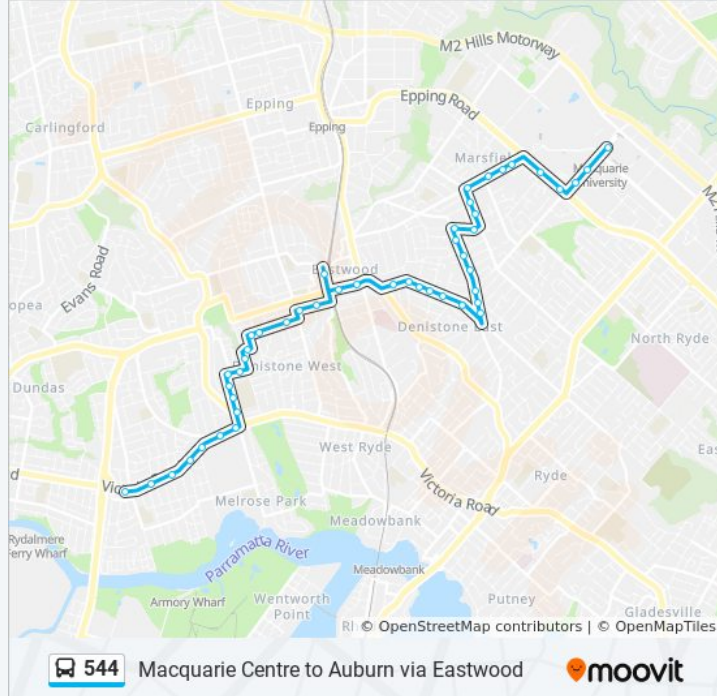

### Direction: Auburn Station

70 stops

[VIEW LINE SCHEDULE](#)

- Macquarie Centre, Stand A
- Herring Rd opp Dunmore Lang College
- Herring Rd after Ivanhoe Pl
- Epping Rd after Herring Rd
- Epping Rd at Sobraon Rd
- Balaclava Rd after Epping Rd
- Balaclava Rd opp Daughters of Charity
- Balaclava Rd at Agincourt Rd
- Balaclava Rd before Abuklea Rd
- Abuklea Rd opp Longview St
- Abuklea Rd after Summit Cl
- Granny Smith Memorial Park, Threlfall St
- Threlfall St at North Rd
- North Rd opp Fonti St
- North Rd before Alison St
- North Rd at Woorang St
- North Rd opp Banksia St
- North Rd after Watts Rd
- North Rd after Watts Rd
- Colvin Park, Lovell Rd
- Denistone East Public School, Lovell Rd

Ermington Public School, Winbourne St

Victoria Rd at Wharf Rd

Bartlett Park, Victoria Rd

Victoria Rd at Hughes Ave

Victoria Rd at Atkins Rd

Victoria Rd at Turner St

Victoria Rd before Trumble Ave

**Direction: Ermington**

21 stops

[VIEW LINE SCHEDULE](#)

- Auburn Station, Northumberland Rd, Stand C
- Hampstead Rd opp Wentworth St
- Hampstead Rd opp Campbell St
- Hampstead Rd opp King St
- Newton St South before Short St
- Adderley St West opp Skarratt St South
- Adderley St West before Stubbs St
- Stubbs St after Beaconsfield St
- Carnarvon St after Stubbs St
- Carnarvon St at Vore St
- Carnarvon St opp Hume Park
- Wetherill St North at Carnarvon St
- Wetherill St North before Egerton St
- Wetherill St North at Fariola St
- Fariola St opp Day St North
- Avenue of Africa before Holker St
- Holker St after Avenue of Africa
- Newington Rd after Holker St
- Cricket Central, Clyde St
- Silverwater Rd at South St
- Victoria Rd at Spurway St