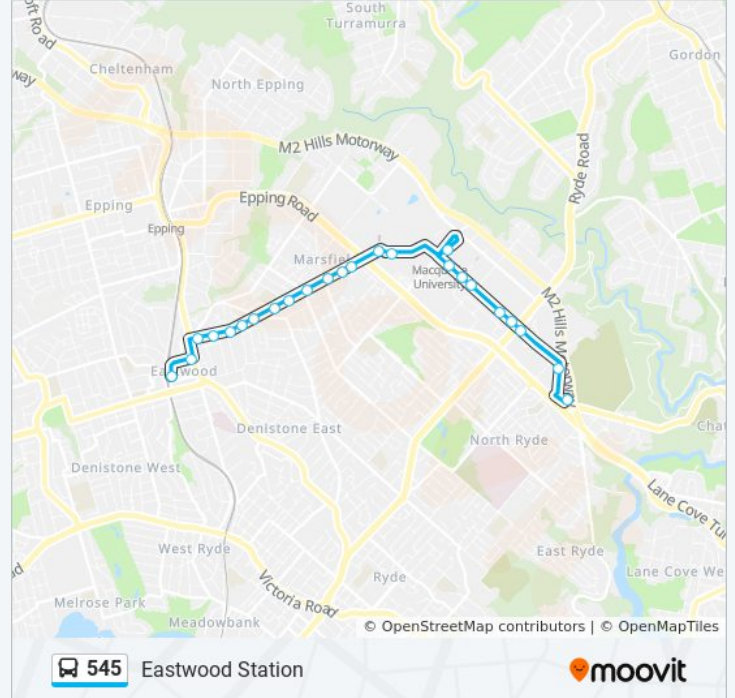

### Direction: Eastwood Station

23 stops

[VIEW LINE SCHEDULE](#)

- Jarvis Cct
- Halifax St before Wicks Rd
- Macquarie Park Station, Waterloo Rd, Stand D
- Waterloo Rd after Coolinga St
- Waterloo Rd opp Khartoum Rd
- Waterloo Rd at Byfield St
- Macquarie University Station, Waterloo Rd, Stand C
- Macquarie Centre, Stand A
- Macquarie University Campus, University Ave, Stand D
- Shalom Centre, Balaclava Rd
- Balaclava Rd after Epping Rd
- Balaclava Rd opp Daughters of Charity
- Balaclava Rd at Agincourt Rd
- Balaclava Rd before Abuklea Rd
- Balaclava Rd opp Lincoln St
- Irene Park, Balaclava Rd
- Balaclava Rd at Hunts Ave
- Balaclava Rd at Bligh St
- Balaclava Rd at Alexandria Ave

### 545 bus Info

**Direction:** Eastwood Station

**Stops:** 23

**Trip Duration:** 21 min

**Line Summary:**

Balaclava Rd after Gordon St

Balaclava Rd opp Moore Park

May St after Blaxland Rd

Eastwood Station, Railway Pde, Stand D

### Direction: Eastwood Station

42 stops

[VIEW LINE SCHEDULE](#)

Parramatta Station, Stand A3

George St after Smith St

George St before MacArthur St

Macarthur Girls High School, Macarthur St

Macarthur St after Thomas St