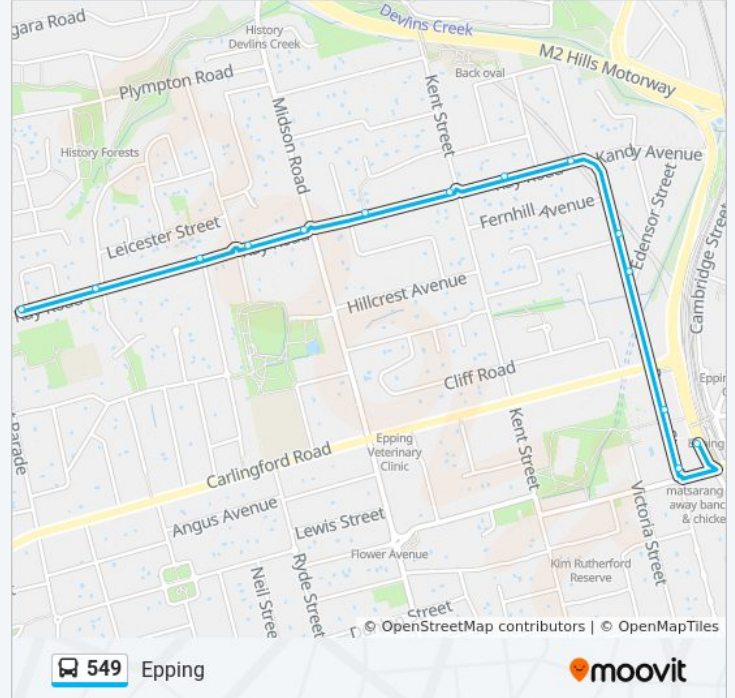

Direction: Epping

52 stops

[VIEW LINE SCHEDULE](#)

- Parramatta Station, Stand A2
- Smith St before Phillip St
- Prince Alfred Square, Victoria Rd
- Parramatta Leagues Club, O'Connell St
- O'Connell St opp Harold St
- O'Connell St after Albert St
- O'Connell St before Dunlop St
- O'Connell St after Dunlop St
- North Rocks Rd after Windsor Rd
- North Rocks Rd at Speers Rd
- North Rocks Rd at Whitbread Pl
- North Rocks Rd after Whitbread Pl
- North Rocks Rd opp 108
- North Rocks Rd opp North Rocks Community Church
- North Rocks Rd after The Carriageway
- North Rocks Rd opp William Pl
- North Rocks Rd before Loyalty Rd
- Bill Watson Reserve, North Rocks Rd
- North Rocks Rd opp Montana Ave
- North Rocks Rd before Hampden St
- North Rocks Rd opp Stratford Rd

Direction: Epping

Stops: 52

Trip Duration: 40 min

Line Summary:

North Rocks Rd opp Statham Ave
North Rocks Rd opp Watts St
North Rocks Rd at Lawndale Ave
North Rocks Rd opp Pembury Ave
North Rocks Public School, North Rocks Rd
North Rocks Rd opp North Rocks Shopping Centre
North Rocks Rd opp New North Rocks Rd
North Rocks Rd at Bellevue Dr
North Rocks Rd opp Farnell Ave
North Rocks Rd opp Don Moore Community Centre
North Rocks Rd at Hollister Pl
North Rocks Rd before Pennant Hills Rd
Carlingford High School, North Rocks Rd
Roselea Public School, North Rocks Rd
North Rocks Rd opp Kimberley Rd
Pennant Pde after Lees Lane
Pennant Pde at Avonlea Dr
Ray Rd at Arkena Ave
Ray Rd at Ridge St
Ray Rd opp Downing St
Ray Rd at Magnolia Ave
Ray Rd at Midson Rd
Ray Rd after Holden Ave
Ray Rd at Kent St
Ray Rd before Romford Rd
Ray Rd at Dunmore Rd
Ray Rd opp Rosen St
Ray Rd at Edensor St
Rawson St after Carlingford Rd
Epping Presbyterian Church, Rawson St
Epping Station, Beecroft Rd, Stand H

Direction: Parramatta

50 stops

[VIEW LINE SCHEDULE](#)

Epping Station, Beecroft Rd, Stand E

Ray Rd at Rosen St

Ray Rd opp Dunmore Rd

Ray Rd opp Romford Rd

Ray Rd after Kent St