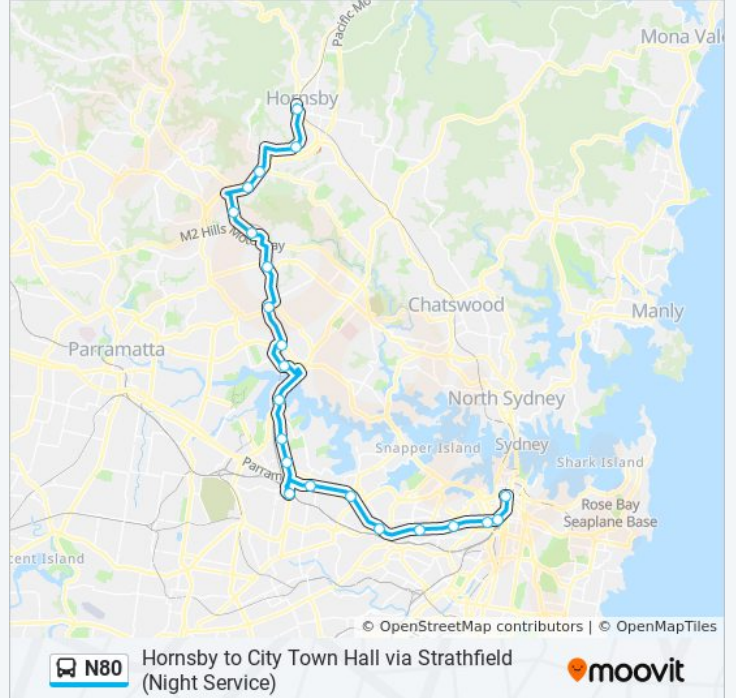

(1) City Park St: 00:16 - 04:16(2) Hornsby Station: 00:30 - 04:40

Use the Moovit App to find the closest N80 bus station near you and find out when is the next N80 bus arriving.

Direction: City Park St

22 stops

West Pde opp West Ryde Station

Eastwood Station, Railway Pde, Stand C

Epping Station, Beecroft Rd, Stand G

Beecroft Rd opp The Promenade

Beecroft Rd after Hannah St

N80 bus Time Schedule

Hornsby Station Route Timetable:

Sunday	00:30 - 04:40
Monday	00:30 - 04:40
Tuesday	00:30 - 04:40
Wednesday	00:30 - 04:40
Thursday	00:30 - 04:40
Friday	00:30 - 04:40
Saturday	00:30 - 04:40

N80 bus Info

Direction: Hornsby Station

Stops: 22

Trip Duration: 72 min

Line Summary:

Yarrara Rd opp Pennant Hills Station

The Esplanade opp Thornleigh Station

Malsbury Rd opp Normanhurst Station

Hornsby Station, Stand C

N80 bus time schedules and route maps are available in an offline PDF at moovitapp.com. Use the [Moovit App](#) to see live bus times, train schedule or subway schedule, and step-by-step directions for all public transit in Sydney.