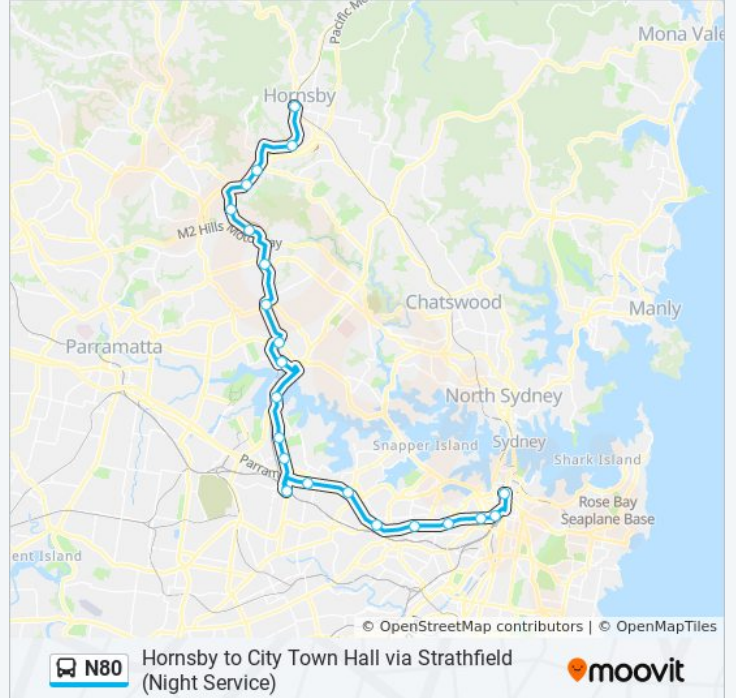

(1) City Park St: 00:16 - 04:16(2) Hornsby Station: 00:30 - 04:40

Use the Moovit App to find the closest N80 bus station near you and find out when is the next N80 bus arriving.

Direction: City Park St

22 stops

[VIEW LINE SCHEDULE](#)

- Hornsby Station, Stand C
- Normanhurst Station, Malsbury Rd
- Thornleigh Station, The Esplanade
- Pennant Hills Station, Yarrara Rd
- Beecroft Rd before Hannah St (NightRide)
- Beecroft Rd at The Promenade
- Epping Station, Beecroft Rd, Stand C
- Eastwood Station, Railway Pde, Stand D
- West Ryde Station, Stand D
- Meadowbank Station, Constitution Rd
- Rhodes Station, Concord Rd, Stand B
- Concord Rd at Nirranda St
- Concord Fire Station, Concord Rd
- Strathfield Station, Albert Rd, Stand G
- Parramatta Rd opp Neich Pde
- Parramatta Rd before Arlington St
- Parramatta Rd at Haberfield Rd
- Parramatta Rd before Catherine St
- Parramatta Rd before Lyons Rd
- Broadway Shopping Centre, Broadway
- Central Station, Railway Square, Stand J

N80 bus Info

Direction: City Park St

Stops: 22

Trip Duration: 67 min

Line Summary:

Town Hall Station, Park St, Stand K

Direction: Hornsby Station

22 stops

[VIEW LINE SCHEDULE](#)

Town Hall Station, Park St, Stand H

Central Station, Railway Square, Stand M

Broadway at Buckland St

Parramatta Rd at Missenden Rd

Parramatta Rd before Phillip St

Parramatta Rd after Sloane St