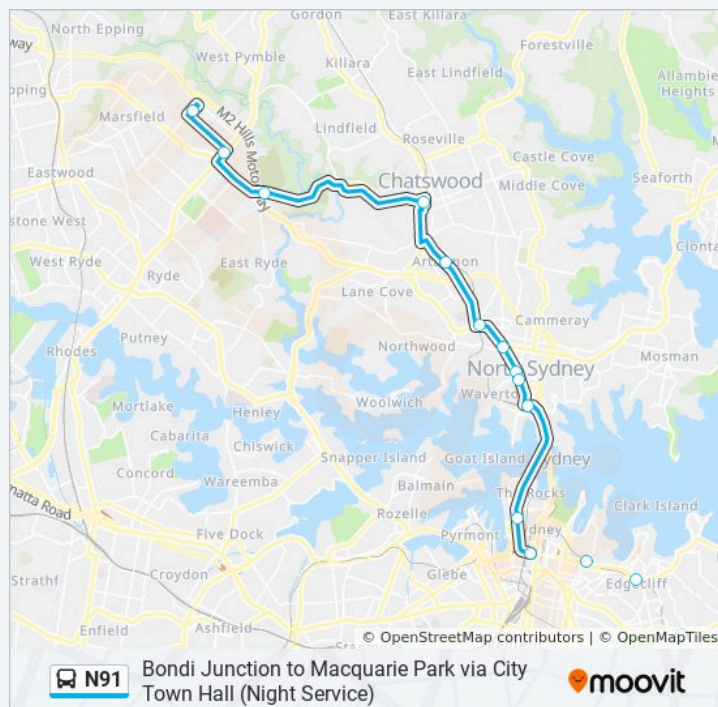

(1) City Park St: 00:40 - 04:40(2) Macquarie Centre: 01:10 - 05:10

Use the Moovit App to find the closest N91 bus station near you and find out when is the next N91 bus arriving.

**Direction: City Park St**

**N91 bus Info**

**Direction:** City Park St

**Stops:** 12

**Trip Duration:** 47 min

**Line Summary:**

 [N91 bus Line Map](#)

**Direction: Macquarie Centre**

13 stops

03:10 - 05:10

Pacific Hwy at Hume St

St Leonards Station, Pacific Hwy, Stand D

Hampden Rd at Jersey Rd

Chatswood Station, Railway St, Stand J

North Ryde Station, Delhi Rd

Macquarie Park Station, Lane Cove Rd, Stand B

Macquarie Centre, Stand B

**N91 bus Info**

**Direction:** Macquarie Centre

**Stops:** 13

**Trip Duration:** 47 min

**Line Summary:**

N91 bus time schedules and route maps are available in an offline PDF at [moovitapp.com](https://moovitapp.com). Use the Moovit App to see live bus times, train schedule or subway schedule, and step-by-step directions for all public transit in Sydney.