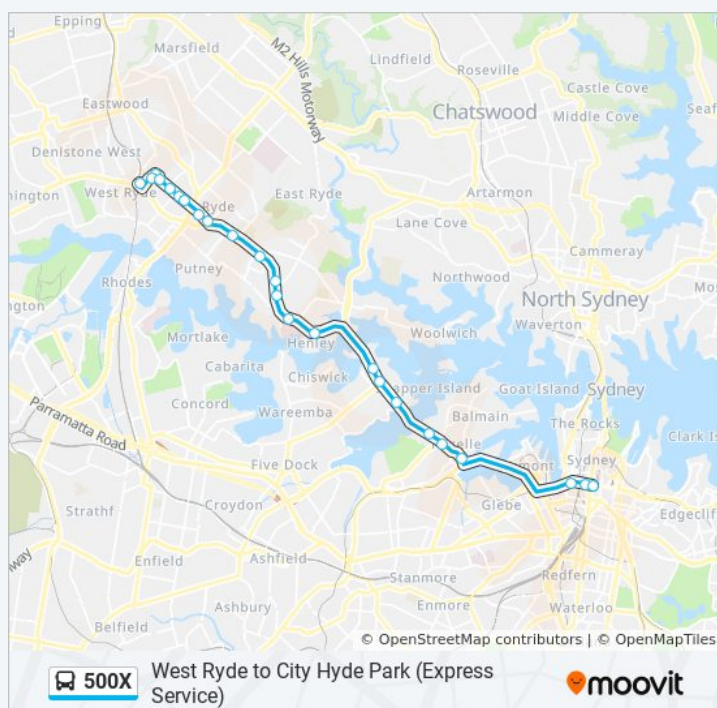

### 500X bus Info

**Direction:** Hyde Park, Stand B

**Stops:** 26

**Trip Duration:** 40 min

**Line Summary:**

 [500X bus Line Map](#)

Victoria Rd at Loughlin St

White Bay, Victoria Rd

**500X bus Info**

**Direction:** Ryde

**Stops:** 17

**Trip Duration:** 41 min

**Line Summary:**

**Direction: West Ryde Stn - Ryedale Rd**

**500X bus Time Schedule**

24 stops

West Ryde Stn - Ryedale Rd Route Timetable:

|           |               |
|-----------|---------------|
| Sunday    | 00:00 - 23:40 |
| Monday    | 00:00 - 23:40 |
| Tuesday   | 00:00 - 23:40 |
| Wednesday | 00:00 - 23:40 |
| Thursday  | 00:00 - 23:40 |
| Friday    | 00:00 - 23:40 |
| Saturday  | 00:00 - 23:40 |

### 500X bus Info

**Direction:** West Ryde Stn - Ryedale Rd

**Stops:** 24

**Trip Duration:** 42 min

**Line Summary:**

500X bus time schedules and route maps are available in an offline PDF at [moovitapp.com](https://moovitapp.com). Use the [Moovit App](#) to see live bus times, train schedule or subway schedule, and step-by-step directions for all public transit in Sydney.