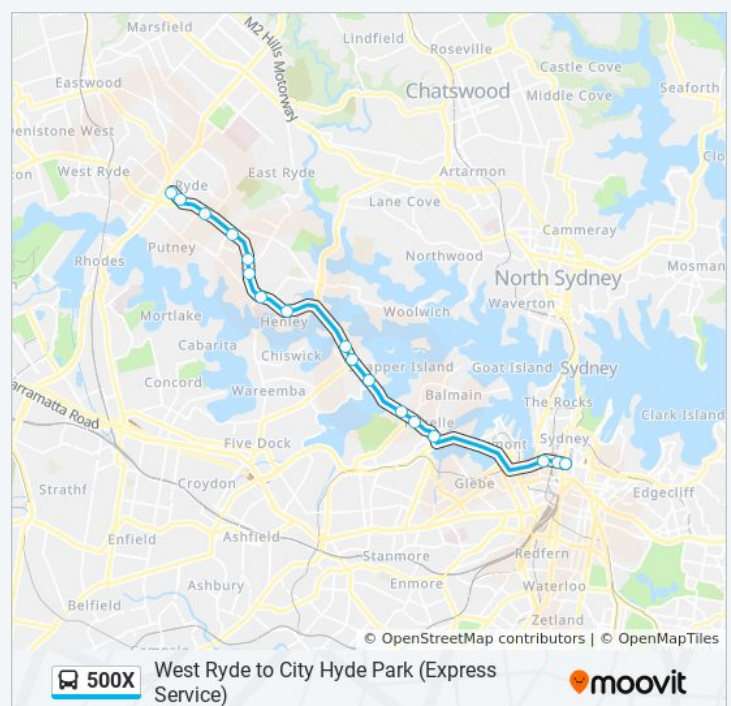

## West Ryde to City Hyde Park via Victoria Rd (Express Service)

Get The App

The 500X bus line (West Ryde to City Hyde Park via Victoria Rd (Express Service)) has 3 routes. For regular weekdays, their operation hours are:

### Direction: Hyde Park, Stand B

26 stops

[VIEW LINE SCHEDULE](#)

- West Ryde Station, Ryedale Rd
- Ryedale Rd opp Ryde Eastwood Leagues Club
- Orchard St at Anzac Ave
- Parkes St after Hermitage Rd
- TAFE Northern Sydney, Parkes St
- Parkes St at Hinkler Ave
- Parkes St before Samuel St
- Top Ryde City Shopping Centre, Blaxland Rd
- Blaxland Rd at Princes St
- Victoria Rd opp St Charles Primary School
- Victoria Rd at Monash Rd
- GladesHill Presbyterian Church, Victoria Rd
- Victoria Rd before Cowell St
- Victoria Rd opp Gladesville Hospital
- Victoria Rd opp Gladesville Reserve
- Victoria Rd after Wolseley St
- Victoria Rd before Lyons Rd
- Victoria Rd after Park Ave
- Victoria Rd opp Clubb St
- Victoria Rd after Terry St
- Victoria Rd after Darling St

### 500X bus Info

**Direction:** Hyde Park, Stand B

**Stops:** 26

**Trip Duration:** 40 min

**Line Summary:**

 [500X bus Line Map](#)

Victoria Rd at Loughlin St

White Bay, Victoria Rd

**500X bus Info**

**Direction:** Ryde

**Stops:** 17

**Trip Duration:** 41 min

**Line Summary:**

**Direction: West Ryde Stn - Ryedale Rd**

**500X bus Time Schedule**

24 stops