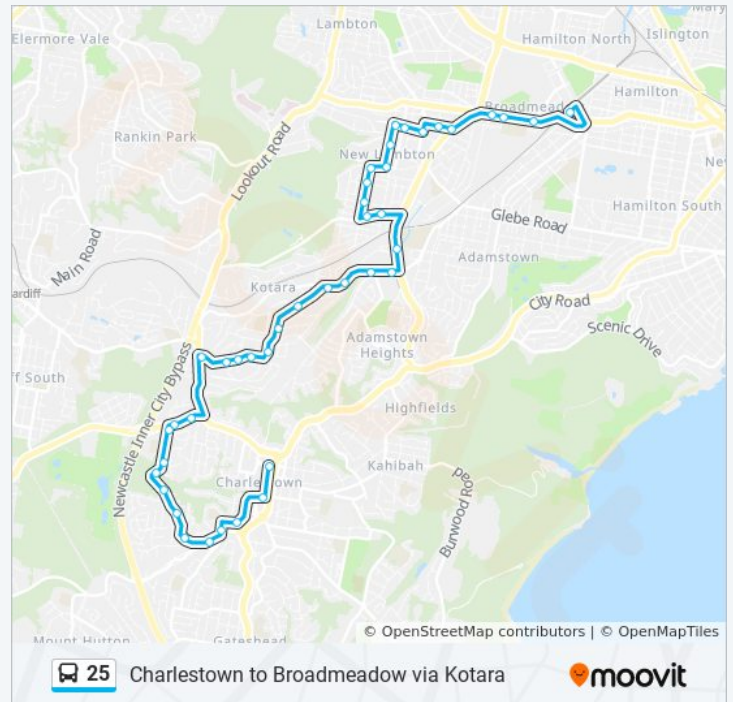

Hillsborough Rd before Charlestown Rd

Charlestown Rd opp Kirkdale Dr

Charlestown Rd opp 177

Stuart St at Charlestown Rd

Stuart St at Elvidge Cres

Inglis St after Lugar St

Laurie St opp Boundary St

Joslin St opp Bryson Ave

Joslin St opp Bellett St

Inglis St before Lugar St

Stuart St opp Elvidge Cres

Stuart St after Elvidge Cres

Stuart St at Charlestown Rd

Hillsborough Rd opp Fairview Ave

Hillsborough Rd before Waratah Ave

Waratah Ave after Hillsborough Rd

Waratah Ave at Brett St

E K Ave after Redbud Cl

E K Ave opp Armstrong Rd

65 E K Ave

E K Ave before Targo St

Warners Bay Rd after E K Ave

Gari St after Warners Bay Rd

Patricia Ave after Anjon St

Charlestown Square, Frederick St, Stand C

25 bus Info

Direction: Charlestown

Stops: 41

Trip Duration: 32 min

Line Summary:

25 bus time schedules and route maps are available in an offline PDF at moovitapp.com. Use the [Moovit App](#) to see live bus times, train schedule or subway schedule, and step-by-step directions for all public transit in Sydney.