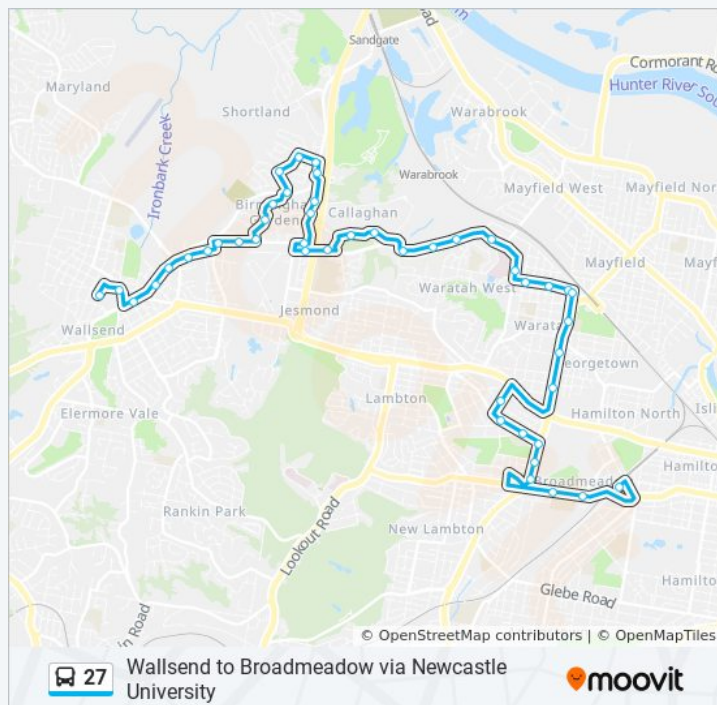

Use the Moovit App to find the closest 27 bus station near you and find out when is the next 27 bus arriving.

Direction: Broadmeadow Station

48 stops

[VIEW LINE SCHEDULE](#)

- Wallsend District Library, Bunn St
- Tyrrell St at Council St
- Cowper St after Nelson St
- Cowper St at George St
- Cowper St opp Platt St
- Cameron St opp Nash St
- Cameron St before Tillie St
- Birmingham Gardens Ambulance Station, Wilkinson Ave
- Wilkinson Ave at Cunningham St
- Englund St at Wilkinson Ave
- Burke Pl before Timmins St
- Rae St at Heritage Pl
- Cobby St at Rabaul St
- Derna Rd at Cobby St
- Derna Rd at Bardia Rd
- Bardia Rd before Sandgate Rd
- Sandgate Rd opp Our Lady of Victories Church
- Vale St opp Couglin St
- Moore St after Vale St
- Moore St before Wilkinson Ave
- University Dr after Blue Gum Rd

27 bus Info

Direction: Broadmeadow Station

Stops: 48

Trip Duration: 35 min

Line Summary:

University of Newcastle Western Entrance,
University Dr

Mathematics Building, Ring Rd

The Wollotuka Institute, Ring Rd

Thursday 05:45 - 22:02

Friday 05:45 - 22:02

Saturday 07:50 - 21:05

27 bus Info

Direction: Wallsend

Stops: 45

Trip Duration: 35 min

Line Summary:

Cobby St at Sandgate Rd

Rae St opp Heritage Pl

Burke Pl after Naughton Ave

Englund St at Wilkinson Ave

Wilkinson Ave opp Cunningham St

Wilkinson Ave opp Birmingham Gardens
Ambulance Station

Cameron St after Douglas St