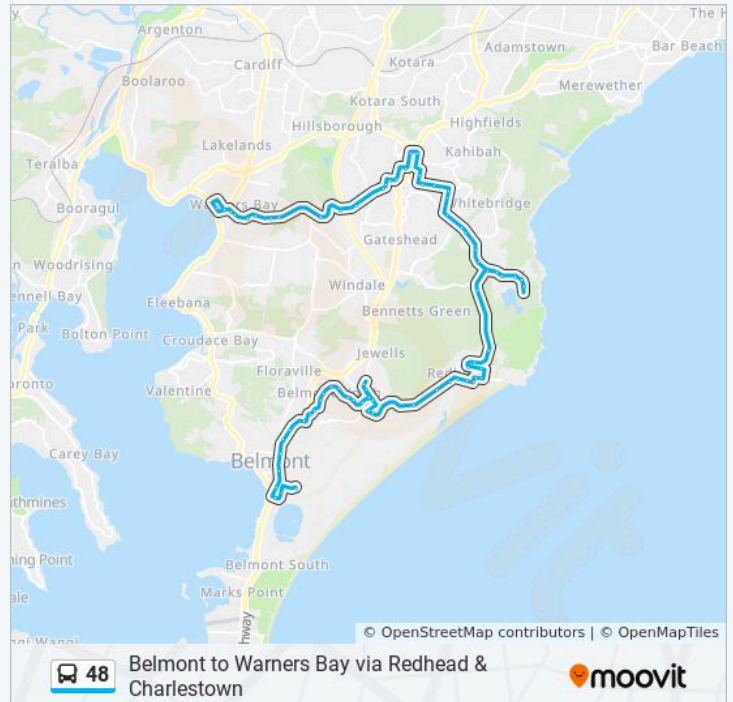

St Francis Xavier Primary School, Ernest St

TAFE Hunter, Gen St

Pacific Hwy before Macquarie St

Pacific Hwy after Maude St

Pacific Hwy opp Stanley St

48 bus Time Schedule

Warners Bay Route Timetable:

Sunday	09:50 - 17:50
Monday	09:50 - 17:50
Tuesday	07:00 - 18:50
Wednesday	07:00 - 18:50
Thursday	07:00 - 18:50
Friday	07:00 - 18:50
Saturday	08:50 - 17:50

Redhead Gardens, Red Head Rd

Red Head Rd opp 53

48 bus Info

Direction: Warners Bay

Stops: 77

Trip Duration: 65 min

Line Summary:

Ocean St opp Redhead Rd

Ocean St at Durfold St

Ocean St opp Frank Watkins Memorial Park

Ocean St before Bombala St

Ocean St at Albury St

Ocean St after Tumut Street

Ocean St opp Albury St

Ocean St opp Bombala St

Frank Watkins Memorial Park, Ocean St