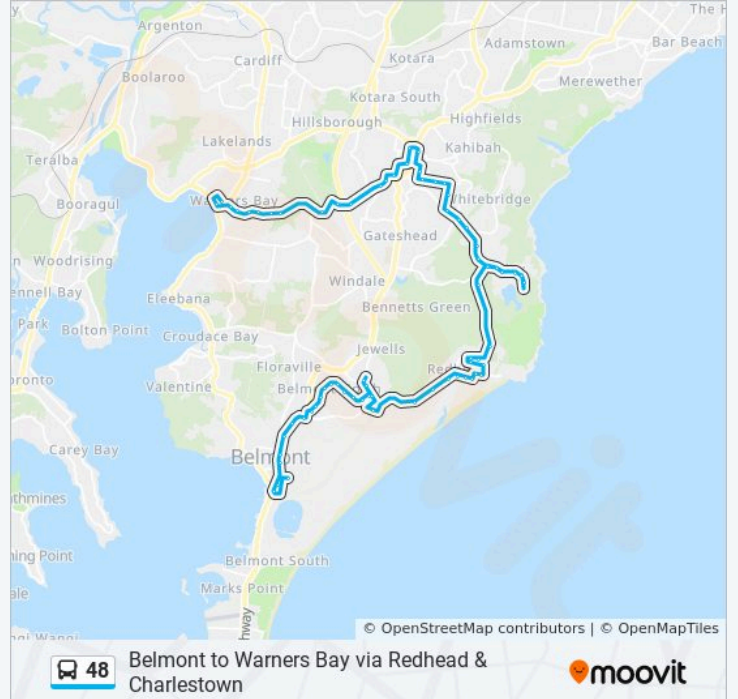

Bula St opp Central Charlestown Leagues Club

Whitebridge Cemetery, Dudley Rd

Dudley Road Shops, Dudley Rd

Dudley Rd after Station St

Dudley Rd at Yaringa Pl

Ocean St before John St

Ocean St opp Redhead Rd

Ocean St at Durfold St

Ocean St opp Frank Watkins Memorial Park

Ocean St before Bombala St

Ocean St at Albury St

Ocean St after Tumut Street

Ocean St opp Albury St

Ocean St opp Bombala St

Frank Watkins Memorial Park, Ocean St

Ocean St opp Durfold St

Ocean St at Redhead Rd

53 Red Head Rd

Red Head Rd opp Redhead Gardens

Collier St at Hutchinson St

Collier St opp Geraldton Dr

Cowlishaw Street Shops, Cowlishaw St

Cowlishaw St opp Redhead Bowling Club

Beach Rd after Steel St

Beach Rd at Hutchinson St

Brown St at Hutchinson St

Brown Rd at Woods St

Brown St at Barnes Lane

Kallaroo Rd opp Seasands Dr

31 Kalaroo Rd

81 Kalaroo Rd

Railway Cres after Kalaroo Rd