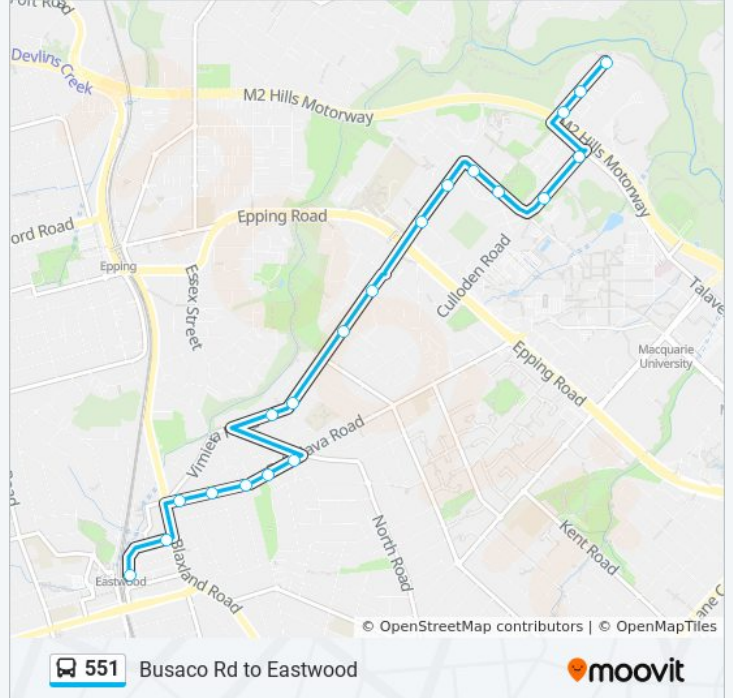

### Direction: Eastwood

20 stops

[VIEW LINE SCHEDULE](#)

- 15 Busaco Rd
- 7 Busaco Rd
- Busaco Rd before Talavera Rd
- Culloden Rd after Talavera Rd
- Culloden Rd before Gymnasium Rd
- Waterloo Park, Waterloo Rd, Stand C
- Waterloo Rd before Vimiera Rd
- Marsfield Park, Vimiera Rd
- Vimiera Rd opp Epping Boys High School
- Vimiera Rd opp CSIRO Marsfield
- Vimiera Rd at Rugby Rd
- Vimiera Rd before Deborah Pl
- Vimiera Rd after Deborah Pl
- Balaclava Rd at Hunts Ave
- Balaclava Rd at Bligh St
- Balaclava Rd at Alexandria Ave
- Balaclava Rd after Gordon St
- Balaclava Rd opp Moore Park
- May St after Blaxland Rd
- Eastwood Station, Railway Pde, Stand D

### 551 bus Time Schedule

Eastwood Route Timetable:

Sunday	Not Operational
Monday	07:24 - 08:54
Tuesday	07:24 - 08:54
Wednesday	07:24 - 08:54
Thursday	07:24 - 08:54
Friday	07:24 - 08:54
Saturday	Not Operational

### 551 bus Info

**Direction:** Eastwood

**Stops:** 20

**Trip Duration:** 16 min

**Line Summary:**

**Direction: Marsfield**

21 stops

[VIEW LINE SCHEDULE](#)

- Eastwood Station, Ethel St, Stand E
- May St before Blaxland Rd
- Moore Park, Balaclava Rd
- Balaclava Rd opp Gordon St
- Balaclava Rd at Gwendale Cres
- Balaclava Rd opp Bligh St
- Balaclava Rd at Corunna Rd
- Balaclava Rd opp Irene Park
- Balaclava Rd before Lincoln St
- Eastwood Heights Primary School, Lincoln St
- Vimiera Rd opp Raymond St
- Vimiera Rd after Rugby Rd
- Epping Boys High School, Vimiera Rd
- Vimiera Rd opp Marsfield Park
- Waterloo Rd after Vimiera Rd
- Waterloo Park, Waterloo Rd, Stand B
- Culloden Rd after Waterloo Rd
- Culloden Rd at Talavera Rd