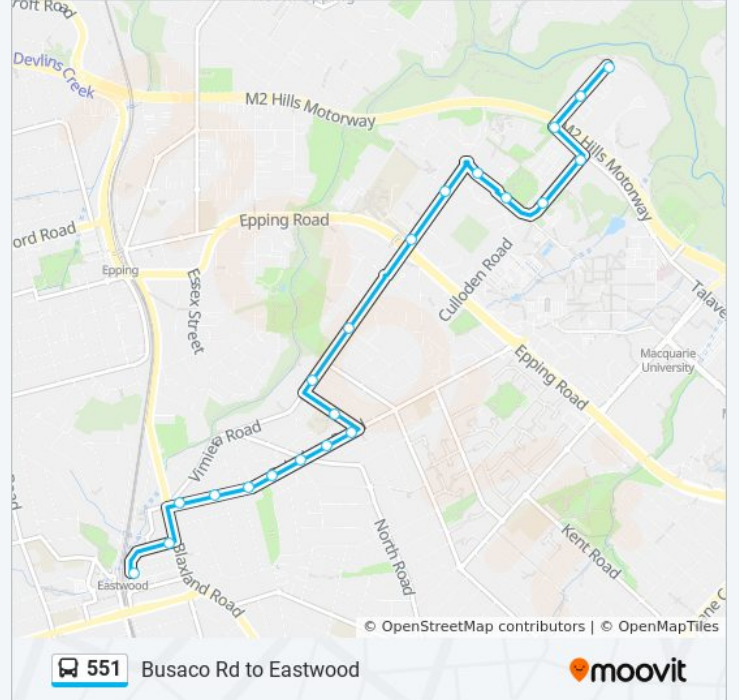

### Direction: Eastwood

20 stops

[VIEW LINE SCHEDULE](#)

- 15 Busaco Rd
- 7 Busaco Rd
- Busaco Rd before Talavera Rd
- Culloden Rd after Talavera Rd
- Culloden Rd before Gymnasium Rd
- Waterloo Park, Waterloo Rd, Stand C
- Waterloo Rd before Vimiera Rd
- Marsfield Park, Vimiera Rd
- Vimiera Rd opp Epping Boys High School
- Vimiera Rd opp CSIRO Marsfield
- Vimiera Rd at Rugby Rd
- Vimiera Rd before Deborah Pl
- Vimiera Rd after Deborah Pl
- Balaclava Rd at Hunts Ave
- Balaclava Rd at Bligh St
- Balaclava Rd at Alexandria Ave
- Balaclava Rd after Gordon St
- Balaclava Rd opp Moore Park
- May St after Blaxland Rd
- Eastwood Station, Railway Pde, Stand D

### 551 bus Info

**Direction:** Eastwood

**Stops:** 20

**Trip Duration:** 16 min

**Line Summary:**

**Direction: Marsfield**

21 stops

[VIEW LINE SCHEDULE](#)

- Eastwood Station, Ethel St, Stand E
- May St before Blaxland Rd
- Moore Park, Balaclava Rd
- Balaclava Rd opp Gordon St
- Balaclava Rd at Gwendale Cres
- Balaclava Rd opp Bligh St
- Balaclava Rd at Corunna Rd
- Balaclava Rd opp Irene Park
- Balaclava Rd before Lincoln St
- Eastwood Heights Primary School, Lincoln St
- Vimiera Rd opp Raymond St
- Vimiera Rd after Rugby Rd
- Epping Boys High School, Vimiera Rd
- Vimiera Rd opp Marsfield Park
- Waterloo Rd after Vimiera Rd
- Waterloo Park, Waterloo Rd, Stand B
- Culloden Rd after Waterloo Rd
- Culloden Rd at Talavera Rd

**551 bus Info**

**Direction:** Marsfield

**Stops:** 21

**Trip Duration:** 14 min

**Line Summary:**

Talavera Rd at Busaco Rd

14 Busaco Rd

15 Busaco Rd