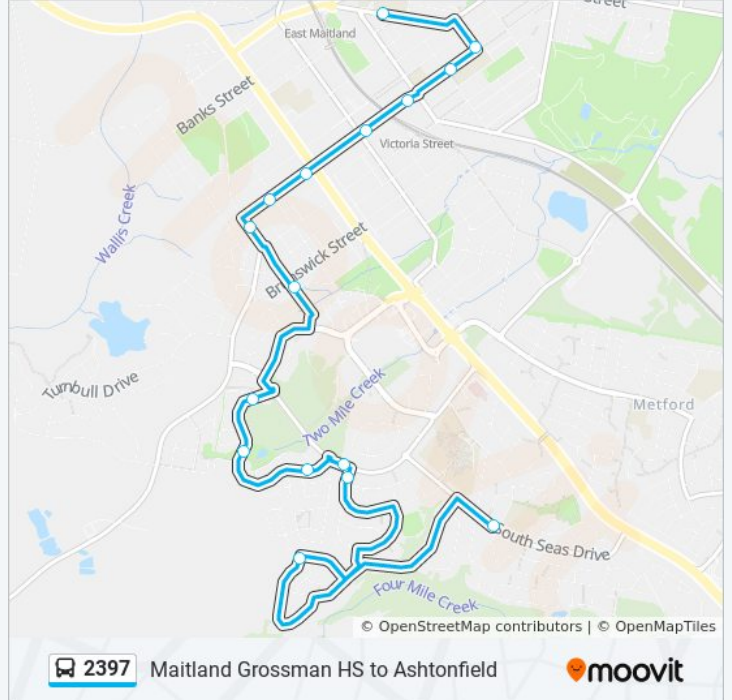

### Direction: Ashtonfield

16 stops

[VIEW LINE SCHEDULE](#)

Maitland Grossmann High School, Cumberland St

Hodge St at High St

Maitland High School, High St

High St after Lindesay St

High St at Lawes St

Galway Bay Dr after Chisholm Rd

Tipperary Dr at Kilshanny Ave (Hail & Ride)

South Seas Dr at Norfolk St

### 2397 bus Time Schedule

Ashtonfield Route Timetable:

Sunday	Not Operational
Monday	15:39
Tuesday	15:39
Wednesday	Not Operational
Thursday	Not Operational
Friday	Not Operational
Saturday	Not Operational

### 2397 bus Info

**Direction:** Ashtonfield

**Stops:** 16

**Trip Duration:** 25 min

**Line Summary:**

2397 bus time schedules and route maps are available in an offline PDF at [moovitapp.com](https://moovitapp.com). Use the [Moovit App](#) to see live bus times, train schedule or subway schedule, and step-by-step directions for all public transit in Sydney.