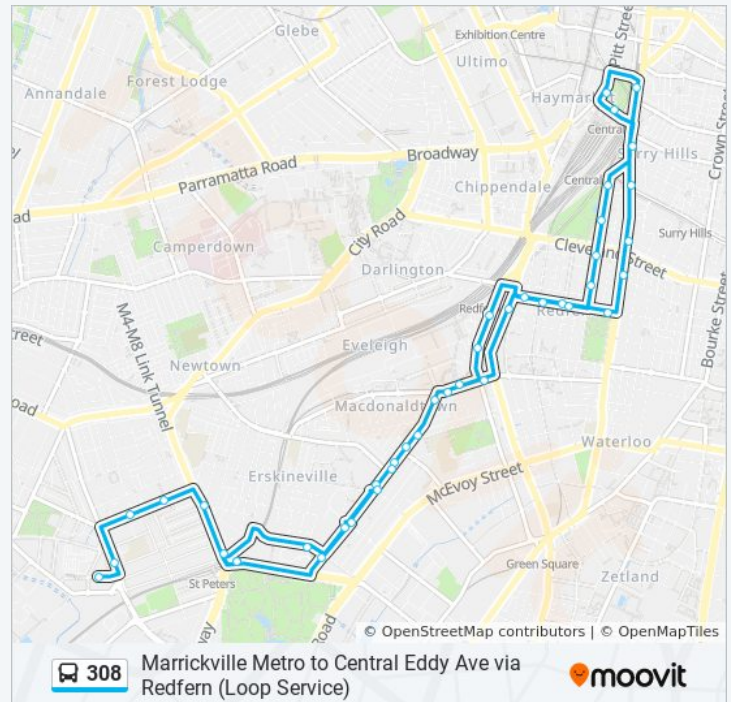

Central Station, Eddy Ave, Stand C

Central Station, Elizabeth St, Stand E

Elizabeth St at Devonshire St

Elizabeth St before Cleveland St

Elizabeth St at Cooper St

Redfern Park, Redfern St

Redfern St at Pitt St

Central Station, Chalmers St, Stand G

Elizabeth St at Hay St

Pitt St opp Barlow St

Central Station, Eddy Ave, Stand C

Central Station, Elizabeth St, Stand E

Elizabeth St at Devonshire St

Elizabeth St before Cleveland St

Elizabeth St at Cooper St

Redfern Park, Redfern St

Redfern St at Pitt St

Redfern St at George St

Redfern Station, Regent St, Stand C

Henderson Rd at Wyndham St

Henderson Rd before Mitchell Rd

Mitchell Rd at Buckland St

Mitchell Rd opp Copeland St

Mitchell Rd opp Erskineville Oval

Mitchell Rd at Maddox St

308 bus Info

Direction: St. Peters Station

Stops: 41

Trip Duration: 36 min

Line Summary: