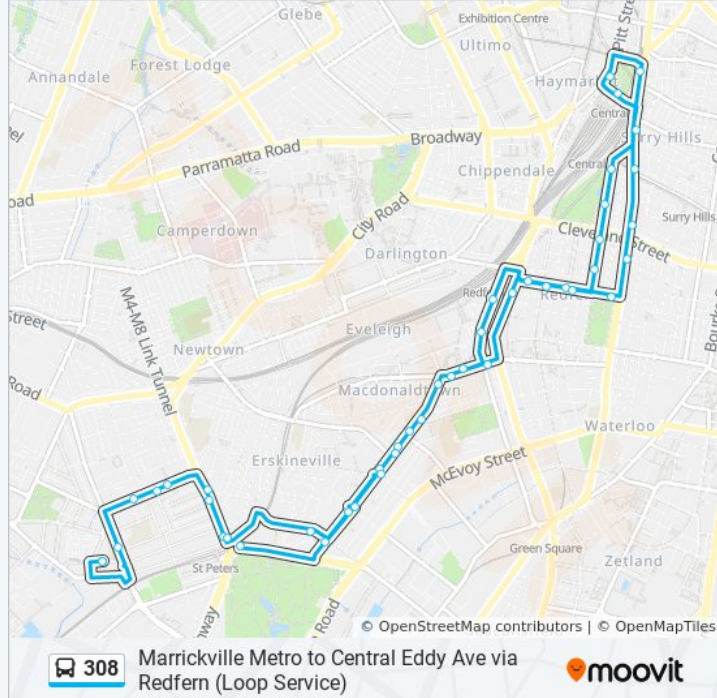

Central Station, Eddy Ave, Stand C

Central Station, Elizabeth St, Stand E

Elizabeth St at Devonshire St

Elizabeth St before Cleveland St

Elizabeth St at Cooper St

Redfern Park, Redfern St

Redfern St at Pitt St

Redfern St at George St

Redfern Station, Regent St, Stand C

Henderson Rd at Wyndham St

Henderson Rd before Mitchell Rd

Mitchell Rd at Buckland St

Mitchell Rd opp Copeland St

Mitchell Rd opp Erskineville Oval

Mitchell Rd at Maddox St

Coulson St after Mitchell Rd

St Peters Station, King St

King St before Holmwood St

Alice St at Pearl St

Marrickville Metro, Smidmore St

Direction: St. Peters Station

41 stops

[VIEW LINE SCHEDULE](#)

Marrickville Metro, Smidmore St

St Pius' Catholic Primary School, Edgeware Rd

Alice St opp Hawken St

Matt Hogan Reserve, Alice St

King St opp Holmwood St

King St opp St Peters Station