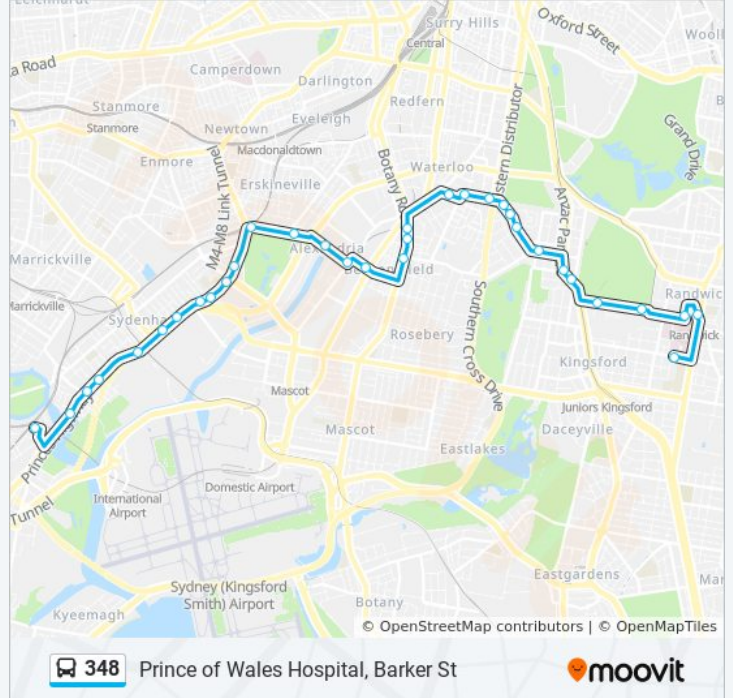

Use the Moovit App to find the closest 348 bus station near you and find out when is the next 348 bus arriving.

Direction: Prince of Wales Hospital

33 stops

[VIEW LINE SCHEDULE](#)

- Wollli Creek Station, Discovery Point Pl
- Kendrick Park, Princes Hwy
- Princes Hwy after Gannon St
- Princes Hwy at Union St
- Princes Hwy at Terry St
- Princes Hwy at George St
- Princes Hwy at Sutherland St
- Princes Hwy at Edith St
- St Peters Anglican Church, Princes Hwy
- Princes Hwy after Victoria St
- Princes Hwy at Short St
- Sydney Park Rd opp Sydney Park
- Sydney Park Rd opp Alan Davidson Oval
- Huntley St opp Burrows Rd
- Huntley St at Bourke Rd
- Collins St at O'Riordan St
- Botany Rd opp Epsom Rd
- Botany Rd after Johnson St
- Green Square Station, Botany Rd, Stand B
- O'Dea Ave after Bourke St
- O'Dea Ave at Sam Sing St
- O'Dea Ave before South Dowling St

348 bus Info

Direction: Prince of Wales Hospital

Stops: 33

Trip Duration: 47 min

Line Summary:

Supa Centa Moore Park, Todman Ave

Todman Ave opp Carminya St

Todman Ave opp Baker St

Todman Ave at Balfour Rd

Anzac Pde after Darling St

Anzac Pde before Doncaster Ave

High St opp UNSW Gate 2

High St opp UNSW Gate 8

Clara St at Blenheim St

Belmore Rd at Avoca St

Barker St opp Prince of Wales Hospital

Direction: Wolli Creek

31 stops

[VIEW LINE SCHEDULE](#)

Prince of Wales Hospital, Barker St

Belmore Rd opp Royal Randwick Shopping Centre

Clara St opp Blenheim St

UNSW Gate 8, High St

UNSW Gate 2, High St