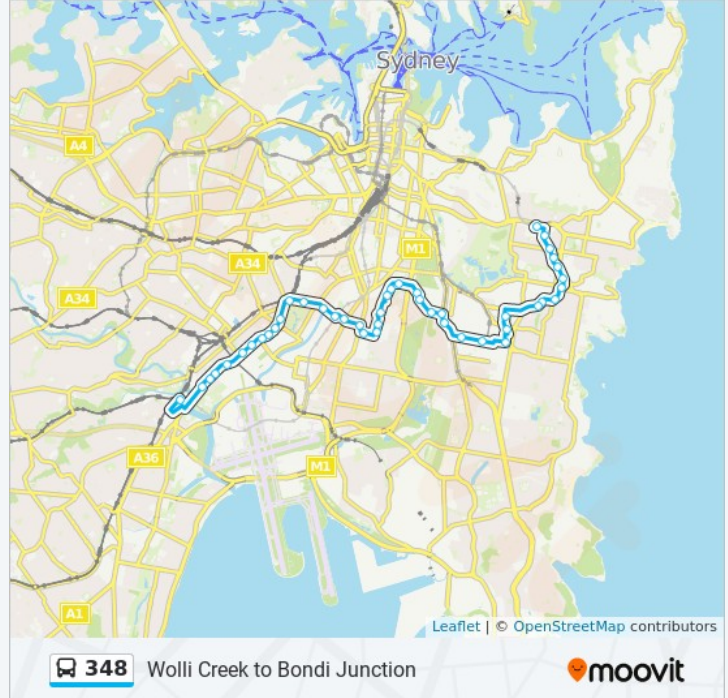

Use the Moovit App to find the closest 348 bus station near you and find out when is the next 348 bus arriving.

Direction: Prince of Wales Hospital

33 stops

[VIEW LINE SCHEDULE](#)

- Wollli Creek Station, Discovery Point Pl
- Kendrick Park, Princes Hwy
- Princes Hwy after Gannon St
- Princes Hwy at Union St
- Princes Hwy at Terry St
- Princes Hwy at George St
- Princes Hwy at Sutherland St
- Princes Hwy at Edith St
- St Peters Anglican Church, Princes Hwy
- Princes Hwy after Victoria St
- Princes Hwy at Short St
- Sydney Park Rd opp Sydney Park
- Sydney Park Rd opp Alan Davidson Oval
- Huntley St opp Burrows Rd
- Huntley St at Bourke Rd
- Collins St at O'Riordan St
- Botany Rd opp Epsom Rd
- Botany Rd after Johnson St
- Green Square Station, Botany Rd, Stand B
- O'Dea Ave after Bourke St
- O'Dea Ave at Sam Sing St
- O'Dea Ave before South Dowling St

348 bus Info

Direction: Wolli Creek

Stops: 31

Trip Duration: 47 min

Line Summary:

Sydney Park Rd opp Mitchell Rd

Sydney Park, Sydney Park Rd

Princes Hwy opp Short St

Princes Hwy at Victoria St

Princes Hwy opp St Peters Anglican Church

Princes Hwy before Canal Rd

Princes Hwy opp Sutherland St

Princes Hwy opp Railway Rd

IKEA Tempe, Princes Hwy

Princes Hwy before Smith St

Princes Hwy at Fanning St

Princes Hwy after Station St

Wolli Creek Station, Discovery Point Pl

348 bus time schedules and route maps are available in an offline PDF at moovitapp.com. Use the Moovit App to see live bus times, train schedule or subway schedule, and step-by-step directions for all public transit in Sydney.