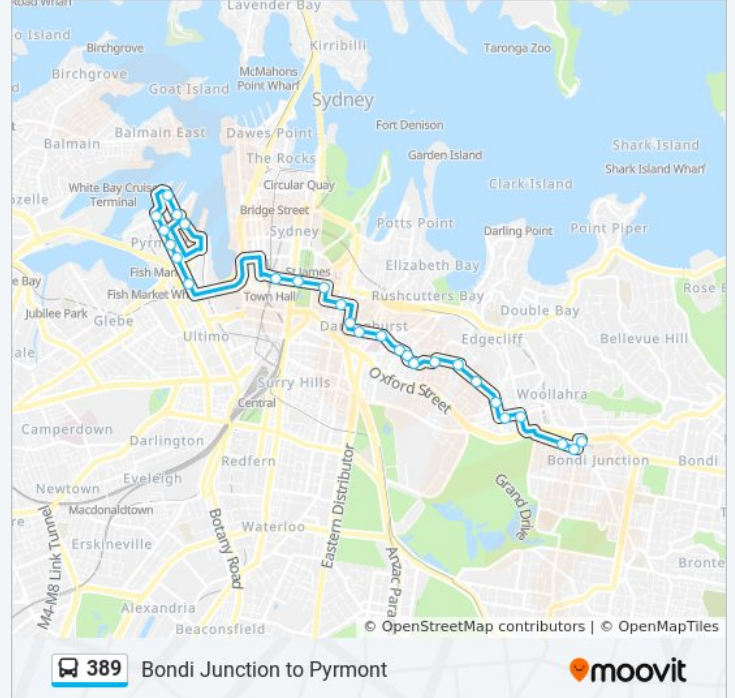

Harris St after Pyrmont Bridge Rd

Harris St opp Union Square

John Street Square Light Rail, Harris St

Harris St at Bowman St

Pirrama Park, Pirrama Rd

Pirrama Rd before Darling Island Rd

Direction: Park St, City

Bourke St at Liverpool St

Stanley St at Crown St

Australian Museum, William St

389 bus Time Schedule

The Star Route Timetable:

Sunday	00:20 - 23:20
Monday	00:09 - 23:40
Tuesday	00:00 - 23:40
Wednesday	00:00 - 23:40
Thursday	00:00 - 23:40
Friday	00:00 - 23:40
Saturday	00:00 - 23:50

389 bus Info

Direction: The Star

Stops: 28

Trip Duration: 40 min

Line Summary:

Hyde Park, Park St, Stand C

Town Hall Station, Park St, Stand J

Harris St after Allen St

Harris St after Pyrmont Bridge Rd

Harris St opp Union Square

John Street Square Light Rail, Harris St

Harris St at Bowman St

Pirrama Park, Pirrama Rd

Pirrama Rd before Darling Island Rd

The Star, Pirrama Rd, Set Down