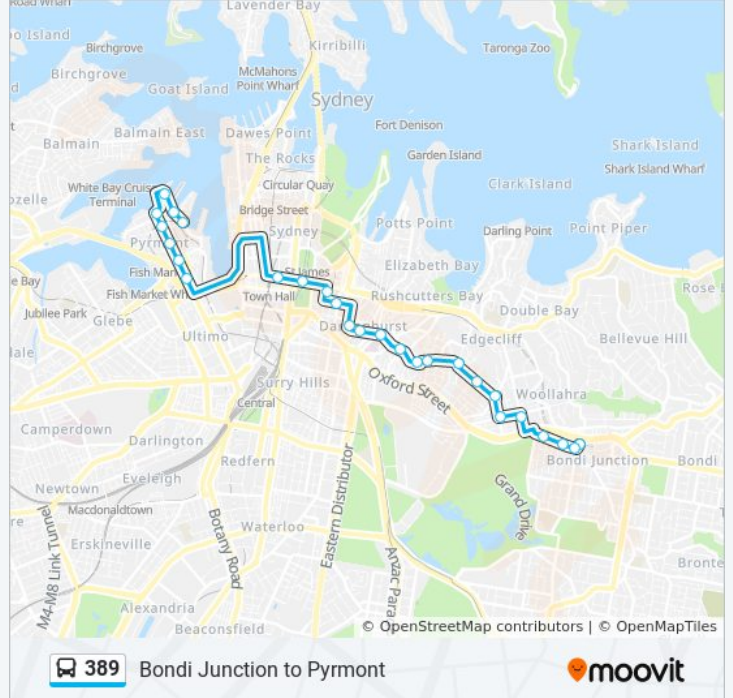

Use the Moovit App to find the closest 389 bus station near you and find out when is the next 389 bus arriving.

Direction: Bondi Jct. Interchange

27 stops

[VIEW LINE SCHEDULE](#)

- The Star, Pirrama Rd
- Pirrama Rd after Jones Bay Rd
- Pirrama Rd opp Pirrama Park
- Pirrama Rd at Harris St
- Harris St opp John Street Square Light Rail
- Union Square, Harris St
- Harris St at Pymont Bridge Rd
- Harris St at Allen St
- Town Hall Station, Park St, Stand H
- Hyde Park, Park St, Stand B
- Yurong St after William St
- Stanley St at Crown St
- Bourke St before Burton St
- Burton St opp National Art School
- Burton St opp St Vincent's Hospital
- Macdonald St at Liverpool St
- Glenmore Rd opp Royal Hospital for Women Park
- Five Ways Paddington, Glenmore Rd
- Gurner St at Cascade St
- Hargrave St after Elizabeth St
- Hargrave St at Jersey Rd

389 bus Info

Direction: Bondi Jct. Interchange

Stops: 27

Trip Duration: 39 min

Line Summary:

Woollahra Shops, Moncur St

Ocean St at Queen St

Oxford St after York Rd

Oxford St opp Denison St

Oxford St at Newland St

Bondi Junction Station, Stand G

Direction: Jones Bay Rd Pyrmont

27 stops

[VIEW LINE SCHEDULE](#)

Bondi Junction Station, Grafton St, Stand R

Oxford St after Newland St

Bourke St at Liverpool St

Stanley St at Crown St

Australian Museum, William St

389 bus Time Schedule

The Star Route Timetable:

Sunday	00:20 - 23:20
Monday	00:09 - 23:40
Tuesday	00:00 - 23:40
Wednesday	00:00 - 23:40
Thursday	00:00 - 23:40
Friday	00:00 - 23:40
Saturday	00:00 - 23:50