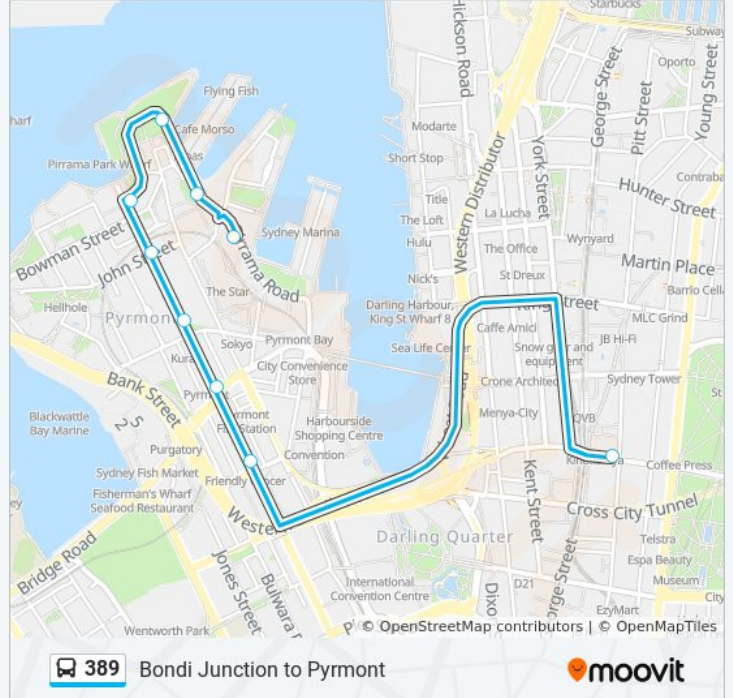

Harris St after Pyrmont Bridge Rd

Harris St opp Union Square

John Street Square Light Rail, Harris St

Harris St at Bowman St

Pirrama Park, Pirrama Rd

Pirrama Rd before Darling Island Rd

Direction: Park St, City

9 stops

[VIEW LINE SCHEDULE](#)

The Star, Pirrama Rd

Pirrama Rd after Jones Bay Rd

Pirrama Rd opp Pirrama Park

Pirrama Rd at Harris St

Harris St opp John Street Square Light Rail

Union Square, Harris St

Harris St at Pyrmont Bridge Rd

Harris St at Allen St

Town Hall Station, Park St, Stand H

389 bus Time Schedule

Park St, City Route Timetable:

Sunday	00:05 - 23:36
Monday	00:06 - 01:06
Tuesday	01:00
Wednesday	01:00
Thursday	01:00
Friday	01:00
Saturday	01:00

389 bus Info

Direction: Park St, City

Stops: 9

Trip Duration: 15 min

Line Summary:

Direction: The Star

28 stops

[VIEW LINE SCHEDULE](#)