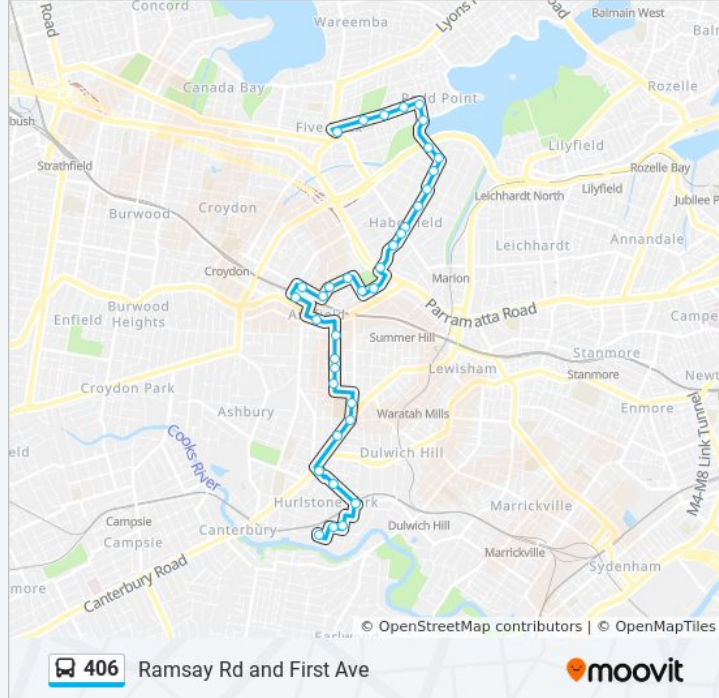

**406 bus Info**

**Direction:** Keir Ave Hurlstone Pk

**Stops:** 35

**Trip Duration:** 30 min

**Line Summary:**

Allman Park, Victoria St

Victoria St opp The Sydney Private Hospital

Victoria St at Clissold St

**406 bus Info**

**Direction:** Ramsay Rd and First Ave

**Stops:** 36

**Trip Duration:** 31 min

**Line Summary:**

Elizabeth St at Charlotte St

Orpington St at Elizabeth St

Orpington St at Chandos St

Dalhousie St at Martin St

Dalhousie St at Waratah St

Boomerang St at Crane Ave

Mortley Ave opp Robson Park

Mortley Ave before Dobroyd Pde

Henley Marine Dr at Arthur St

Rodd Point Shops, Arthur St

First Ave at Heath St

First Ave before Ingham Ave

Domremy College, First Ave

Ramsay Rd after First Ave

406 Ramsay Rd and First Ave

**Direction: Rosebank College**

39 stops

[VIEW LINE SCHEDULE](#)

Keir Ave at Hurlstone Ave