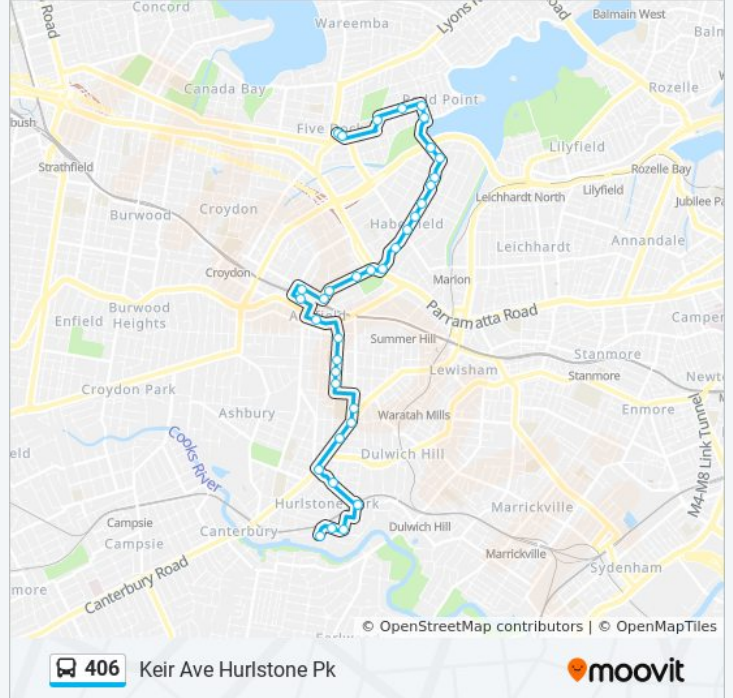

**Direction: Keir Ave Hurlstone Pk**

35 stops

[VIEW LINE SCHEDULE](#)

- Ramsay Rd after First Ave
- Ramsay Rd at Fairlight St
- Ingham Ave at First Ave
- First Ave at Heath St
- Rodd Point Shops, Arthur St
- Arthur St before Henley Marine Dr
- Mortley Ave after Dobroyd Pde
- Robson Park, Mortley Ave
- Boomerang St opp Loudon Ave
- Boomerang St at Waratah St
- Dalhousie St at Barton Ave
- St Joan of Arc Church, Dalhousie St
- Haberfield Shops, Dalhousie St
- St David's Uniting Church, Dalhousie St
- Dalhousie St before Parramatta Rd
- Ashfield Bowling Club, Orpington St
- Ashfield Park, Orpington St
- Orpington St opp Chandos St
- Orpington St at Elizabeth St
- Elizabeth St after Charlotte St
- Ashfield Station, Brown St, Stand B
- Liverpool Rd at Murrell St

**406 bus Info**

**Direction:** Keir Ave Hurlstone Pk

**Stops:** 35

**Trip Duration:** 30 min

**Line Summary:**

Allman Park, Victoria St

Victoria St opp The Sydney Private Hospital

Victoria St at Clissold St

Victoria St opp Cardinal Freeman Village

Prospect Rd opp Trinity Grammar School

Old Canterbury Rd opp Yeo Park

Old Canterbury Rd opp Yeo Park Infants School

Canterbury-Hurlstone Park RSL Club, Crinan St

Crinan St at Dunstaffenage St

Floss St opp Hurlstone Park Station

Hopetoun St at Burnett St

Burnett St at Foord Ave

Keir Ave at Hurlstone Ave

**Direction: Ramsay Rd and First Ave**

36 stops

[VIEW LINE SCHEDULE](#)

Keir Ave at Hurlstone Ave