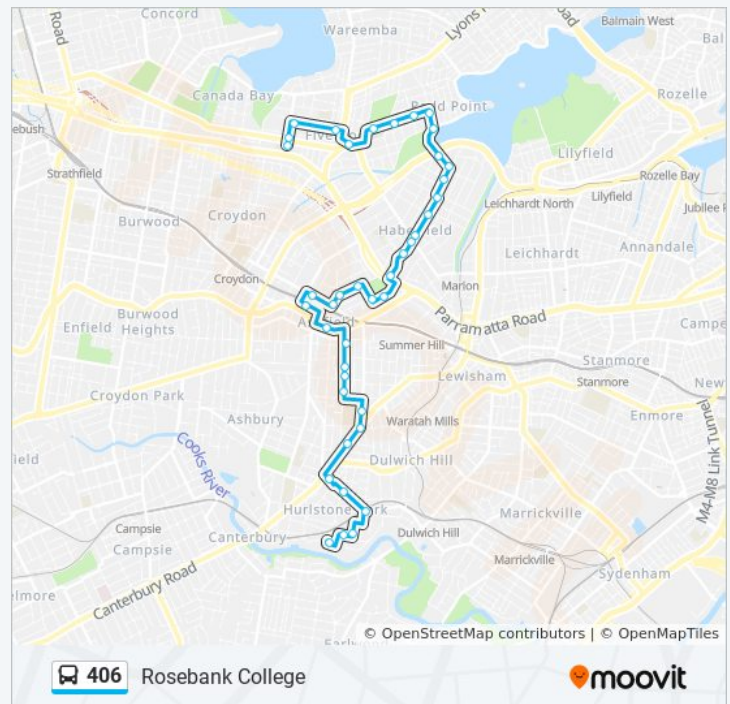

Direction: Rosebank College

Stops: 39

Trip Duration: 50 min

Line Summary:

Trinity Grammar School, Prospect Rd

Cardinal Freeman Village, Victoria St

Victoria St after Clissold St

The Sydney Private Hospital, Victoria St

Victoria St opp Allman Park

Liverpool Rd opp Murrell St

Ashfield Station, Brown St, Stand D

Elizabeth St at Charlotte St

Orpington St at Elizabeth St

Orpington St at Chandos St

Orpington St opp Pembroke St

Pembroke St at Ormond St

Ashfield Park, Ormond St

Dalhousie St at Parramatta Rd

Dalhousie St opp St David's Uniting Church

Haberfield Shops, Dalhousie St

Haberfield Library, Dalhousie St

Dalhousie St at Martin St

Dalhousie St at Waratah St

Boomerang St at Crane Ave

Mortley Ave opp Robson Park

Mortley Ave before Dobroyd Pde

Henley Marine Dr at Arthur St

Rodd Point Shops, Arthur St

First Ave at Heath St

First Ave before Ingham Ave

Domremy College, First Ave

Ramsay Rd at Fairlight St

Five Dock-Drummoyne Uniting Church, Garfield St

Garfield St before Harris Rd

Harris Rd opp Rosebank College