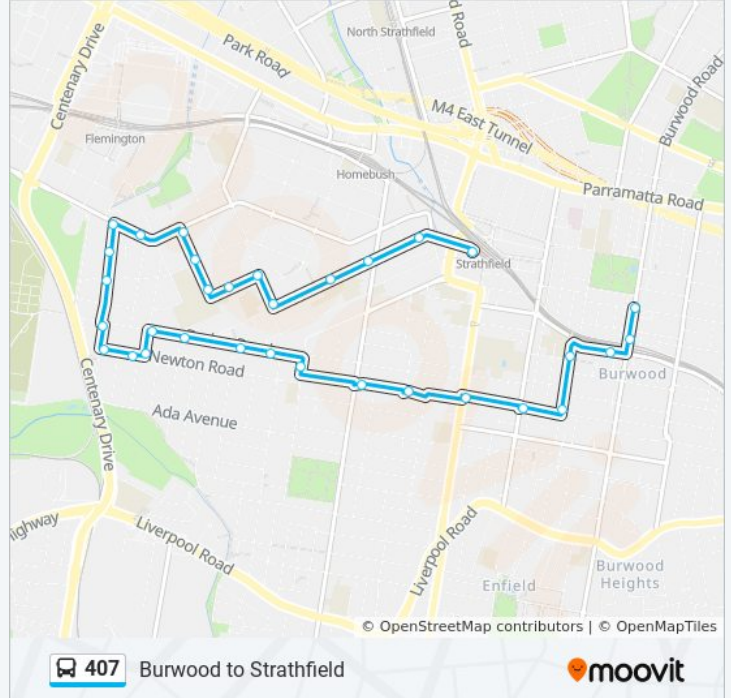

Direction: Burwood Stn (Burwood Rd)

31 stops

[VIEW LINE SCHEDULE](#)

- Strathfield Station, Albert Rd, Stand H
- Albert Rd at Elva St
- Albert Rd opp Duke St
- Albert Rd at Homebush Rd
- Strathfield Girls High School, Albert Rd
- Dickson St after Albert Rd
- Dickson St opp Inveresk Park
- Merley Rd before Francis St
- St Patrick's College, Francis St, Stand E
- Francis St at Shortland Ave
- Francis St at Arthur St
- Arthur St at Fraser St
- Arthur St at Pemberton St
- Pemberton St after Arthur St
- Pemberton St at Shortland Ave
- Pemberton St after Karuah St
- Newton Rd at Pemberton St
- Newton Rd at Marion St
- Barker Rd opp Wilson St
- Australian Catholic University, Barker Rd
- Barker Rd opp Wallis Ave
- Chalmers Rd at Albyn Rd

Direction: Strathfield Stn (Sth Side)

Stops: 32

Trip Duration: 23 min

Line Summary:

Newton Rd at Pemberton St

Pemberton St at Barker Rd

Pemberton St at Shortland Ave

19 Pemberton St

Pemberton St at Arthur St

Arthur St at Fraser St

Francis St at Arthur St

Francis St at Shortland Ave

St Patrick's College, Francis St, Stand F

Merley Rd after Francis St

Merley Rd at Dickson St

Dickson St at Albert Rd

Albert Rd opp Strathfield Girls High School

Albert Rd at Homebush Rd

Albert Rd before Elva St

Strathfield Station, Albert Rd, Stand H

407 bus time schedules and route maps are available in an offline PDF at moovitapp.com. Use the [Moovit App](#) to see live bus times, train schedule or subway schedule, and step-by-step directions for all public transit in Sydney.