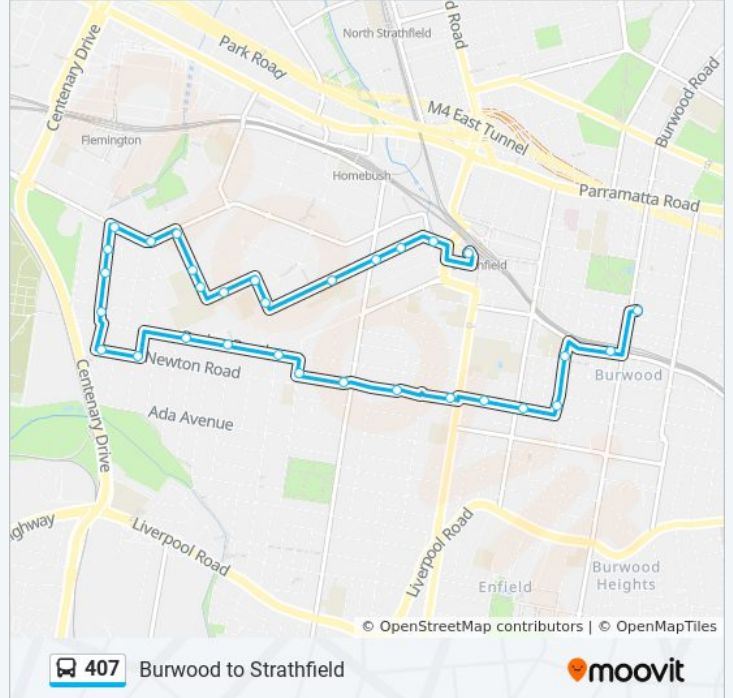

407 bus Info

Direction: Burwood Westfield

Stops: 31

Trip Duration: 23 min

Line Summary:

Barker Rd opp Wilson St

Australian Catholic University, Barker Rd

Barker Rd opp Wallis Ave

Chalmers Rd at Albyn Rd

Albyn Rd before Homebush Rd

Albyn Rd at Parsons Ave

Albyn Rd at The Boulevarde

Woodside Ave before Wentworth Rd

Woodside Ave at Oxford St

Conder St after Woodside Ave

Burwood Public School, Conder St

Burwood Station, Railway Pde, Stand A

Westfield Burwood, Victoria St

Direction: Strathfield Stn (Sth Side)

32 stops

[VIEW LINE SCHEDULE](#)

Westfield Burwood, Burwood Rd

Burwood Station, Burwood Rd, Stand H

Direction: Strathfield Stn (Sth Side)

Stops: 32

Trip Duration: 23 min

Line Summary:

Newton Rd at Pemberton St

Pemberton St at Barker Rd

Pemberton St at Shortland Ave

19 Pemberton St