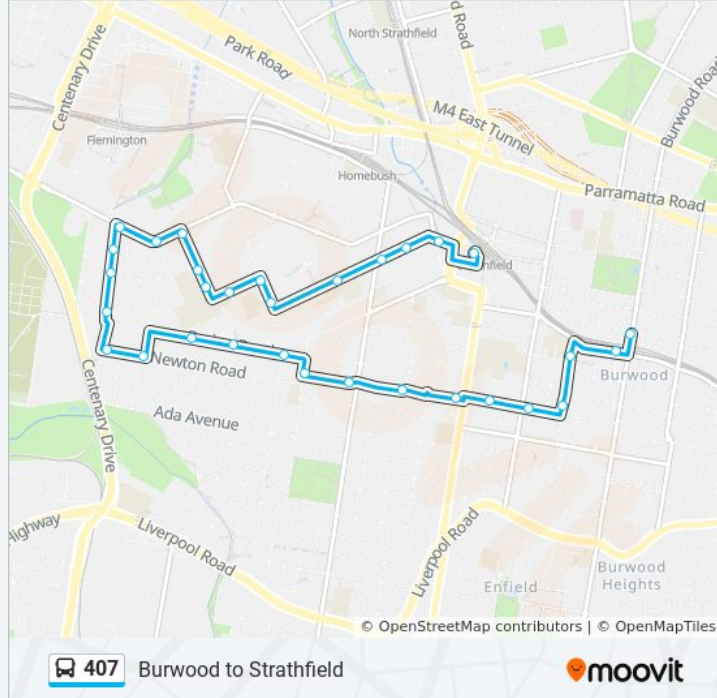

Direction: Burwood Stn (Burwood Rd)

31 stops

[VIEW LINE SCHEDULE](#)

- Strathfield Station, Albert Rd, Stand H
- Albert Rd at Elva St
- Albert Rd opp Duke St
- Albert Rd at Homebush Rd
- Strathfield Girls High School, Albert Rd
- Dickson St after Albert Rd
- Dickson St opp Inveresk Park
- Merley Rd before Francis St
- St Patrick's College, Francis St, Stand E
- Francis St at Shortland Ave
- Francis St at Arthur St
- Arthur St at Fraser St
- Arthur St at Pemberton St
- Pemberton St after Arthur St
- Pemberton St at Shortland Ave
- Pemberton St after Karuah St
- Newton Rd at Pemberton St
- Newton Rd at Marion St
- Barker Rd opp Wilson St
- Australian Catholic University, Barker Rd
- Barker Rd opp Wallis Ave
- Chalmers Rd at Albyn Rd

Stops: 31

Trip Duration: 28 min

Line Summary:

Albyn Rd before Homebush Rd

Albyn Rd at Parsons Ave

Albyn Rd at The Boulevarde

Woodside Ave before Wentworth Rd

Woodside Ave at Oxford St

Conder St after Woodside Ave

Burwood Public School, Conder St

Burwood Station, Railway Pde, Stand A

Burwood Station, Burwood Rd, Stand G

Direction: Burwood Westfield

31 stops

[VIEW LINE SCHEDULE](#)

Strathfield Station, Albert Rd, Stand H

Direction: Strathfield Stn (Sth Side)

Stops: 32

Trip Duration: 23 min

Line Summary:

Newton Rd at Pemberton St

Pemberton St at Barker Rd

Pemberton St at Shortland Ave

19 Pemberton St