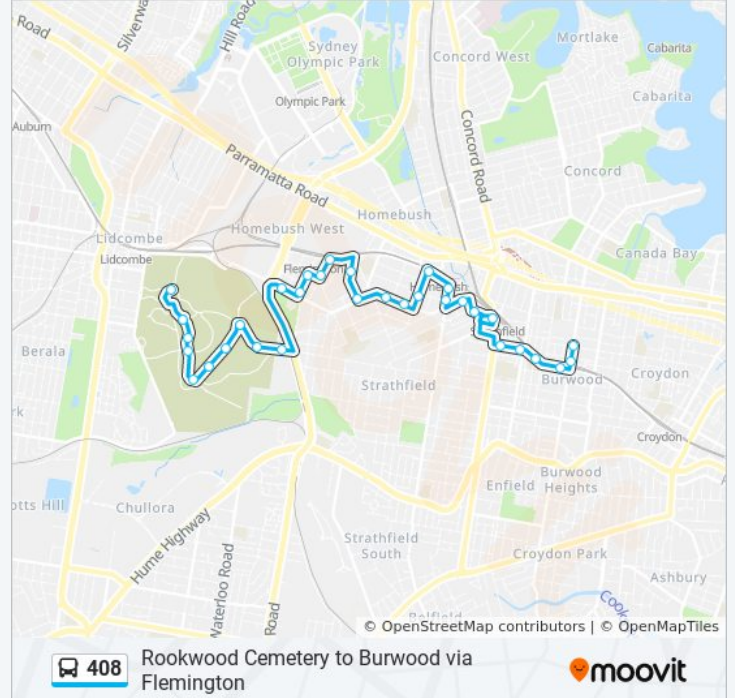

Hampstead Rd opp Exeter Rd

Henley Rd at Exeter Rd

Henley Rd at Arthur St

Arthur St opp Hornsey Rd

Weeroona Rd after Centenary Dr

Rookwood Cemetery, Anglican & Chinese & Orthodox

Rookwood Cemetery, General

Rookwood Cemetery, Crematorium Gardens & Jewish Grounds

Rookwood Cemetery, Lutheran & Methodist

Rookwood Cemetery, Catholic

Rookwood Cemetery, Chapel of Eternal Rest

Rookwood Cemetery, St Athanasios Greek Orthodox Church

Rookwood Cemetery, Independent

Rookwood Cemetery, St Michael the Archangel Chapel

408 bus time schedules and route maps are available in an offline PDF at moovitapp.com. Use the [Moovit App](#) to see live bus times, train schedule or subway schedule, and step-by-step directions for all public transit in Sydney.

[About Moovit](#) • [MaaS Solutions](#) • [Supported Countries](#) • [Mooviter Community](#)

© 2024 Moovit - All Rights Reserved

Check Live Arrival Times