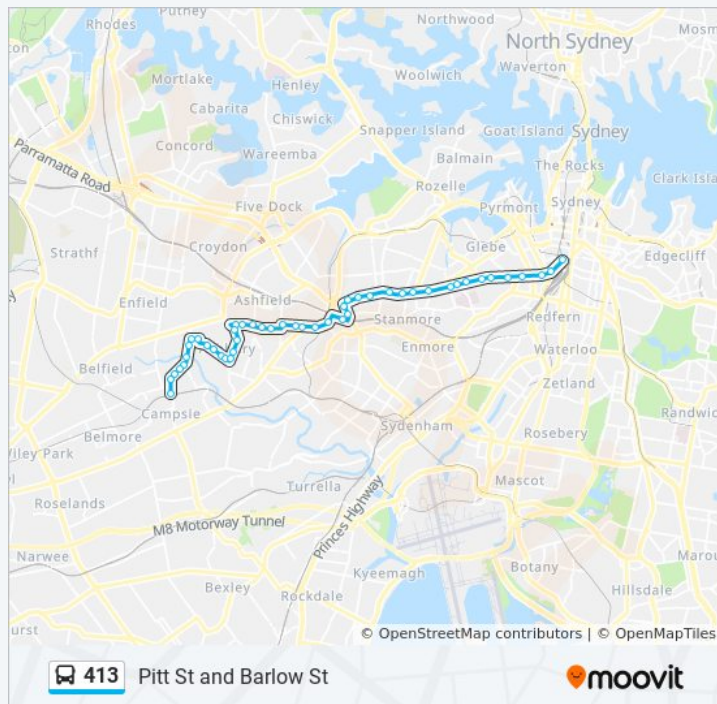

Use the Moovit App to find the closest 413 bus station near you and find out when is the next 413 bus arriving.

Direction: Campsie Stn (North Pde)

45 stops

[VIEW LINE SCHEDULE](#)

- Pitt St opp Barlow St
- Central Station, Railway Square, Stand M
- Broadway at Buckland St
- Victoria Park, Broadway
- University of Sydney Main Gate, Parramatta Rd
- University of Sydney Footbridge, Parramatta Rd
- University of Sydney Ross St Gate, Parramatta Rd
- Parramatta Rd at Missenden Rd
- Bridge Road School, Parramatta Rd
- Parramatta Rd opp Annandale Hotel
- Parramatta Rd after Northumberland Ave
- Parramatta Rd after Percival Rd
- Parramatta Rd before Phillip St
- Parramatta Rd after Railway St
- Fort Street High School, Parramatta Rd
- Parramatta Rd at Park St
- West St opp Thomas St
- West St at Brighton St
- Railway Tce opp Lewisham Station
- Old Canterbury Rd before Toothill St
- Old Canterbury Rd at Windsor Rd
- Junction Rd opp Morris St

Roslyn St after Cheviot St

Roslyn St before Crieff St

Roslyn St at Hay St

Leith St at Croydon Ave

Queensborough Rd at Brighton Ave

Brighton Ave at Albert Rd

Croydon Park, Brighton Ave

Brighton Ave after Moore St

Junction Rd at Prospect Rd

Junction Rd opp Summer Hill Public School

Junction Rd after Morris St

Old Canterbury Rd at Edward St

Old Canterbury Rd at Hudson St

Lewisham Station, Railway Tce

West St after Brighton St

Annandale Hotel, Parramatta Rd

Parramatta Rd at Mallett St

Parramatta Rd before Lyons Rd

413 bus Info

Direction: Pitt St and Barlow St

Stops: 47

Trip Duration: 46 min

Line Summary: