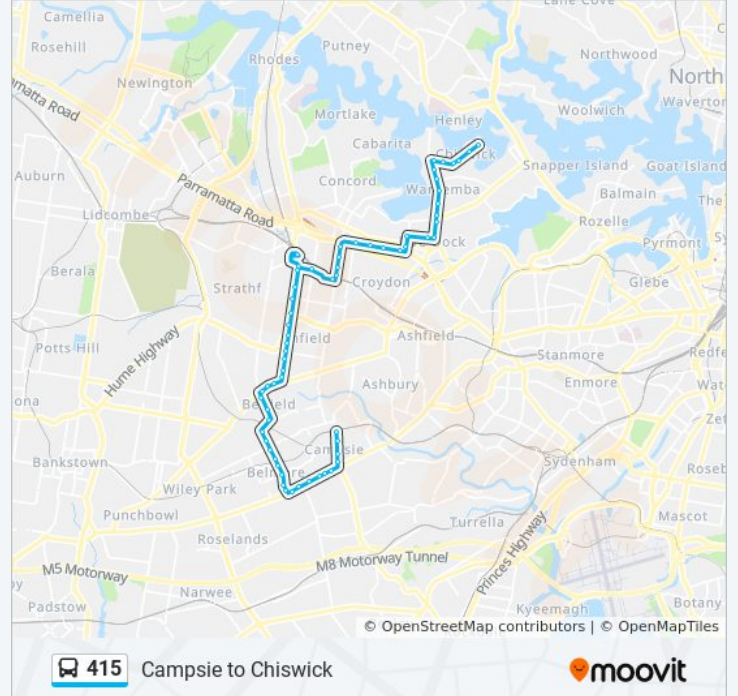

Strathfield Station, Albert Rd, Stand G

The Boulevarde at Morwick St

Morwick St at Wentworth Rd

Burwood Station, Railway Pde, Stand A

Burwood Station, Burwood Rd, Stand G

Burwood Rd opp Westfield Burwood

Burwood Park, Burwood Rd

Burwood Rd before Parramatta Rd

Concord Oval, Parramatta Rd

Parramatta Rd before Walker St

Parramatta Rd at Regatta Rd

Parramatta Rd opp Byron St

Harris Rd before Queens Rd

Harris Rd opp Garfield St

Garfield St at West St