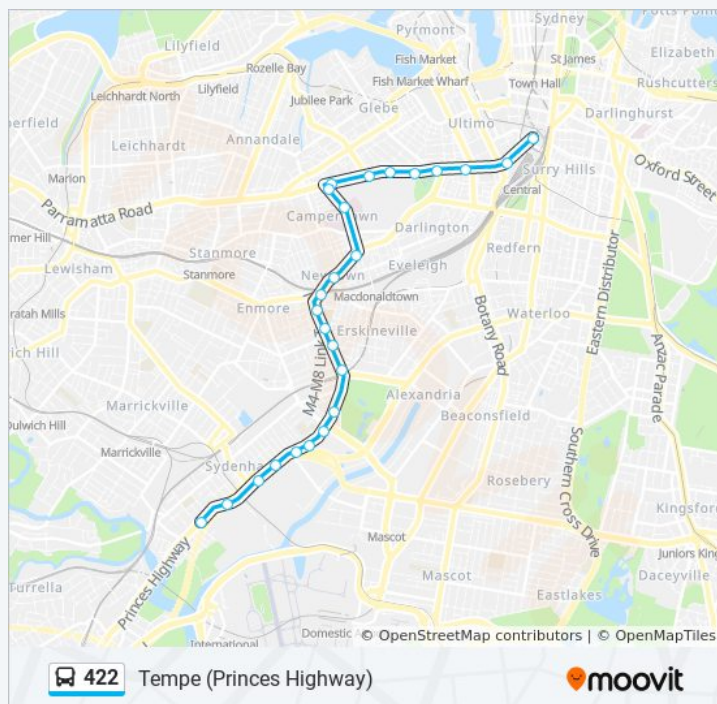

### Direction: Kogarah Station

43 stops

[VIEW LINE SCHEDULE](#)

- Pitt St opp Barlow St
- Central Station, Railway Square, Stand L
- Broadway at Buckland St
- Victoria Park, Broadway
- University of Sydney Main Gate, Parramatta Rd
- University of Sydney Footbridge, Parramatta Rd
- University of Sydney Ross St Gate, Parramatta Rd
- Parramatta Rd at Missenden Rd
- St Josephs Church, Missenden Rd
- St John's College, Missenden Rd
- King St opp Missenden Rd
- King St at Erskineville Rd
- Newtown Station, King St, Stand C
- King St opp Holt St
- King St opp Camden St
- King St opp Holmwood St
- King St opp St Peters Station
- Princes Hwy opp Short St
- Princes Hwy at Victoria St
- Princes Hwy opp St Peters Anglican Church
- Princes Hwy before Canal Rd

## 422 bus Info

**Direction:** Pitt St and Barlow St

**Stops:** 42

**Trip Duration:** 40 min

**Line Summary:**

University of Technology Sydney, Broadway

Central Station, Railway Square, Stand J

Pitt St before Hay St

### Direction: Tempe (Princes Highway)

25 stops

[VIEW LINE SCHEDULE](#)

Pitt St opp Barlow St

Central Station, Railway Square, Stand L

Broadway at Buckland St

Victoria Park, Broadway

University of Sydney Main Gate, Parramatta Rd

### 422 bus Info

**Direction:** Tempe (Princes Highway)

**Stops:** 25

**Trip Duration:** 30 min

**Line Summary:**