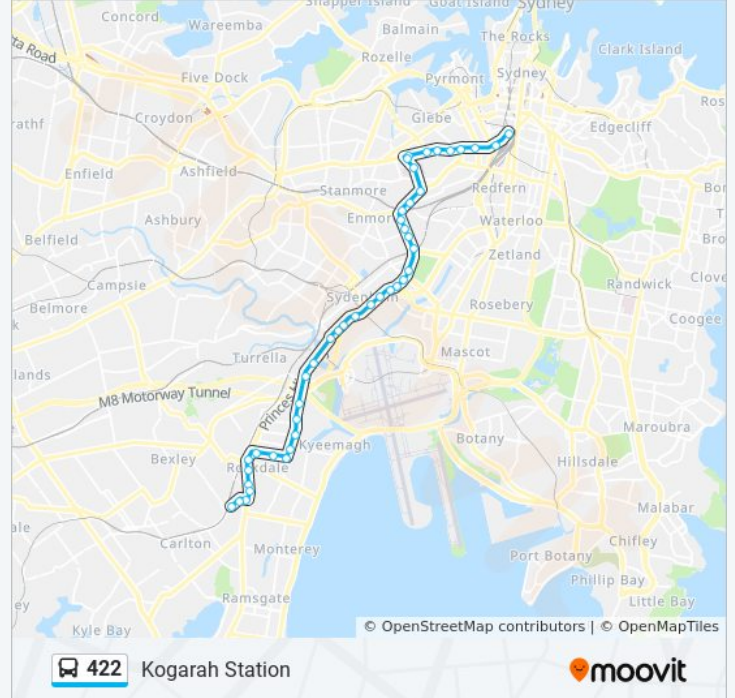

### Direction: Kogarah Station

43 stops

[VIEW LINE SCHEDULE](#)

- Pitt St opp Barlow St
- Central Station, Railway Square, Stand L
- Broadway at Buckland St
- Victoria Park, Broadway
- University of Sydney Main Gate, Parramatta Rd
- University of Sydney Footbridge, Parramatta Rd
- University of Sydney Ross St Gate, Parramatta Rd
- Parramatta Rd at Missenden Rd
- St Josephs Church, Missenden Rd
- St John's College, Missenden Rd
- King St opp Missenden Rd
- King St at Erskineville Rd
- Newtown Station, King St, Stand C
- King St opp Holt St
- King St opp Camden St
- King St opp Holmwood St
- King St opp St Peters Station
- Princes Hwy opp Short St
- Princes Hwy at Victoria St
- Princes Hwy opp St Peters Anglican Church
- Princes Hwy before Canal Rd

West Botany St after Bestic St

Rockdale Park, Bryant St

Bryant St at Gibbes St

Bryant St at Market St

Rockdale Station, Princes Hwy, Stand E

Princes Hwy opp Hegerty St

Princes Hwy after Rockdale Plaza Dr

Princes Hwy opp Harrow Rd

Regent St at Princes Hwy

Regent St opp Kogarah High School

Kogarah Station, Regent St, Stand D

**Direction: Pitt St and Barlow St**

42 stops

[VIEW LINE SCHEDULE](#)

Kogarah Station, Railway Pde, Stand C

Kogarah High School, Regent St

Regent St at Princes Hwy

Princes Hwy before Harrow Rd

Princes Hwy after Rockdale Plaza Dr

Rockdale Station, Geeves Ave, Stand A

Rockdale Town Hall, Bryant St

**422 bus Time Schedule**

Pitt St and Barlow St Route Timetable: