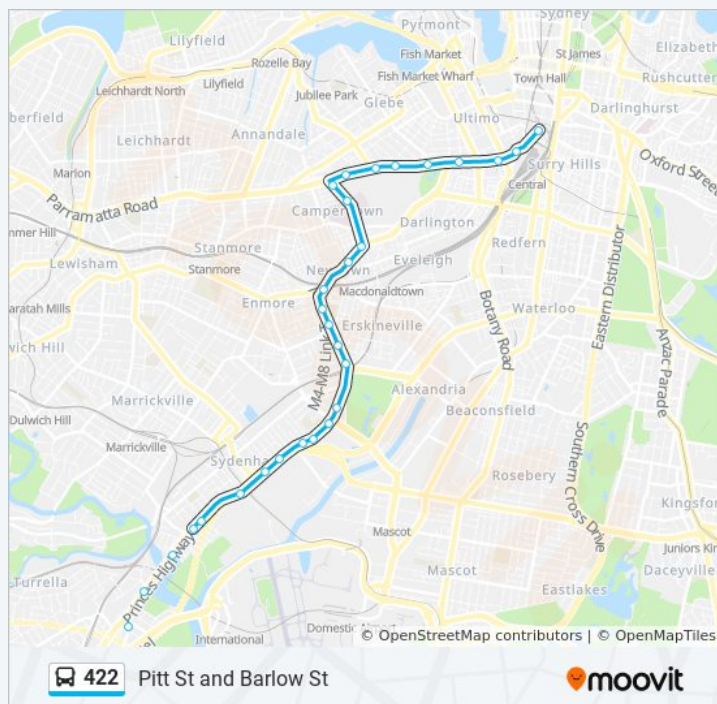

Regent St at Princes Hwy

Regent St opp Kogarah High School

Kogarah Station, Regent St, Stand D

**Direction: Pitt St and Barlow St**

42 stops

[VIEW LINE SCHEDULE](#)

Kogarah Station, Railway Pde, Stand C

Kogarah High School, Regent St

Broadway Shopping Centre, Broadway

## 422 bus Info

**Direction:** Pitt St and Barlow St

**Stops:** 42

**Trip Duration:** 40 min

**Line Summary:**

University of Technology Sydney, Broadway

Central Station, Railway Square, Stand J

Pitt St before Hay St

### Direction: Tempe (Princes Highway)

25 stops

[VIEW LINE SCHEDULE](#)

Pitt St opp Barlow St

Central Station, Railway Square, Stand L

Broadway at Buckland St

Victoria Park, Broadway

University of Sydney Main Gate, Parramatta Rd