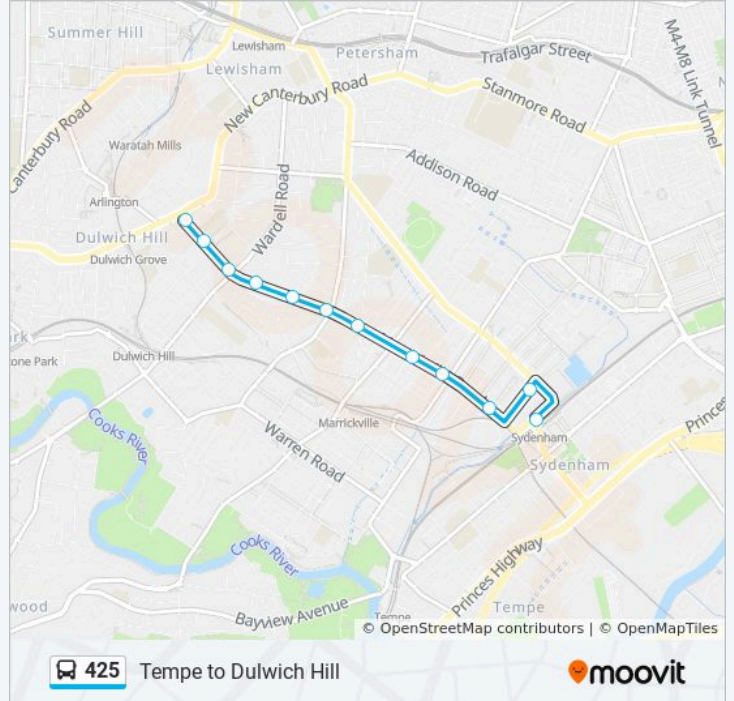

### Direction: Dulwich Hill Shops

15 stops

[VIEW LINE SCHEDULE](#)

- Princes Hwy opp Fanning St
- Princes Hwy at Union St
- Princes Hwy at Terry St
- Railway Rd opp Sydenham Green
- Sydenham Station, Burrows Ave, Stand A
- Marrickville Rd opp Barclay St
- Marrickville Rd before Victoria Rd
- Marrickville Rd at Gladstone St
- Marrickville Rd before Illawarra Rd
- Marrickville Rd opp Marrickville Town Hall
- Marrickville Rd opp Marrickville Library
- Marrickville Rd at Robert St
- Marrickville Rd at Darley St
- Marrickville Rd opp Fairfowl St
- Dulwich Hill Shops, Marrickville Rd

- Dulwich Hill Shops, Marrickville Rd
- Marrickville Rd at Fairfowl St
- Marrickville Rd before Wardell Rd
- Marrickville Rd at Woodcourt St
- Marrickville Rd at Harrison St
- Marrickville Rd before Livingstone Rd
- Marrickville Town Hall, Marrickville Rd
- Marrickville Rd at Garners Ave
- Marrickville Rd at Victoria Rd
- Marrickville Rd at Barclay St
- Sydenham Station, Gleeson Ave, Stand E

**425 bus Info**

**Direction:** Sydenham Station

**Stops:** 11

**Trip Duration:** 9 min

**Line Summary:**

### Direction: Tempe (Princes Highway)

14 stops

[VIEW LINE SCHEDULE](#)

- Dulwich Hill Shops, Marrickville Rd
- Marrickville Rd at Fairfowl St
- Marrickville Rd before Wardell Rd
- Marrickville Rd at Woodcourt St
- Marrickville Rd at Harrison St
- Marrickville Rd before Livingstone Rd
- Marrickville Town Hall, Marrickville Rd
- Marrickville Rd at Garners Ave
- Marrickville Rd at Victoria Rd
- Marrickville Rd at Barclay St
- Sydenham Station, Gleeson Ave, Stand E
- Sydenham Green, Railway Rd
- IKEA Tempe, Princes Hwy
- Princes Hwy before Smith St