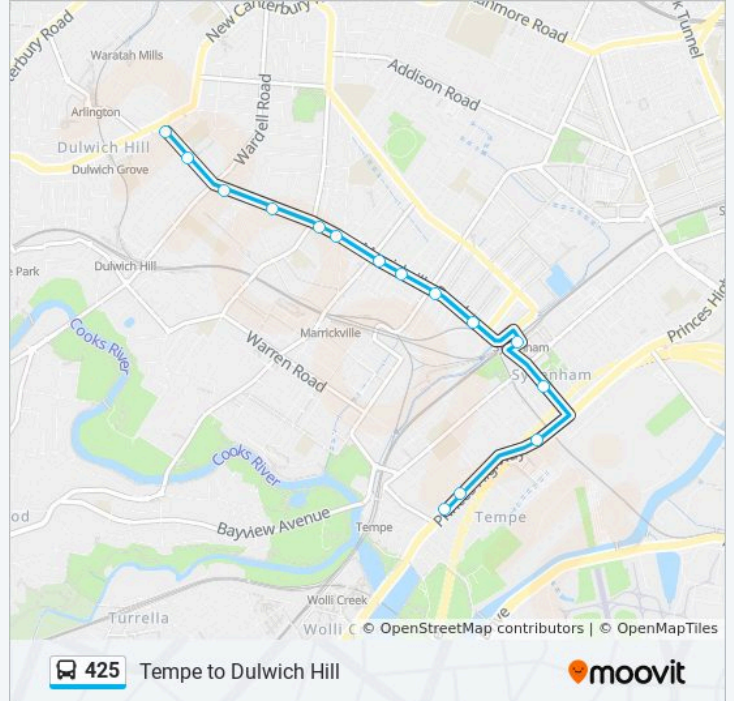

### Direction: Dulwich Hill Shops

15 stops

[VIEW LINE SCHEDULE](#)

- Princes Hwy opp Fanning St
- Princes Hwy at Union St
- Princes Hwy at Terry St
- Railway Rd opp Sydenham Green
- Sydenham Station, Burrows Ave, Stand A
- Marrickville Rd opp Barclay St
- Marrickville Rd before Victoria Rd
- Marrickville Rd at Gladstone St
- Marrickville Rd before Illawarra Rd
- Marrickville Rd opp Marrickville Town Hall
- Marrickville Rd opp Marrickville Library
- Marrickville Rd at Robert St
- Marrickville Rd at Darley St
- Marrickville Rd opp Fairfowl St
- Dulwich Hill Shops, Marrickville Rd

### 425 bus Info

**Direction:** Dulwich Hill Shops

**Stops:** 15

**Trip Duration:** 16 min

**Line Summary:**

**Direction: Sydenham Station**

11 stops

[VIEW LINE SCHEDULE](#)

- Dulwich Hill Shops, Marrickville Rd
- Marrickville Rd at Fairfowl St
- Marrickville Rd before Wardell Rd
- Marrickville Rd at Woodcourt St
- Marrickville Rd at Harrison St
- Marrickville Rd before Livingstone Rd
- Marrickville Town Hall, Marrickville Rd
- Marrickville Rd at Garners Ave
- Marrickville Rd at Victoria Rd
- Marrickville Rd at Barclay St
- Sydenham Station, Gleeson Ave, Stand E

### Direction: Tempe (Princes Highway)

14 stops

[VIEW LINE SCHEDULE](#)

- Dulwich Hill Shops, Marrickville Rd
- Marrickville Rd at Fairfowl St
- Marrickville Rd before Wardell Rd
- Marrickville Rd at Woodcourt St
- Marrickville Rd at Harrison St
- Marrickville Rd before Livingstone Rd
- Marrickville Town Hall, Marrickville Rd
- Marrickville Rd at Garners Ave
- Marrickville Rd at Victoria Rd
- Marrickville Rd at Barclay St
- Sydenham Station, Gleeson Ave, Stand E
- Sydenham Green, Railway Rd
- IKEA Tempe, Princes Hwy
- Princes Hwy before Smith St