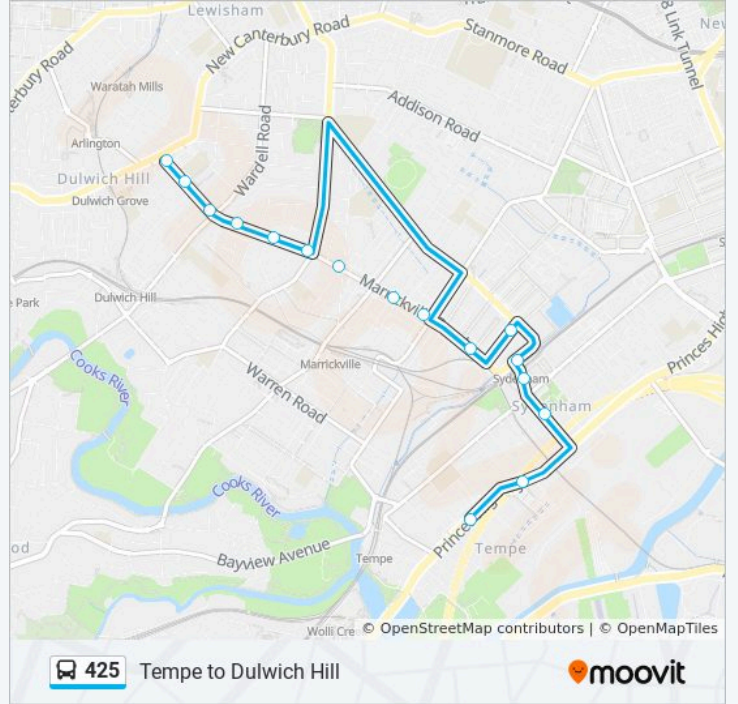

### Direction: Dulwich Hill Shops

15 stops

[VIEW LINE SCHEDULE](#)

- Princes Hwy opp Fanning St
- Princes Hwy at Union St
- Princes Hwy at Terry St
- Railway Rd opp Sydenham Green
- Sydenham Station, Burrows Ave, Stand A
- Marrickville Rd opp Barclay St
- Marrickville Rd before Victoria Rd
- Marrickville Rd at Gladstone St
- Marrickville Rd before Illawarra Rd
- Marrickville Rd opp Marrickville Town Hall
- Marrickville Rd opp Marrickville Library
- Marrickville Rd at Robert St
- Marrickville Rd at Darley St
- Marrickville Rd opp Fairfowl St
- Dulwich Hill Shops, Marrickville Rd

### 425 bus Info

**Direction:** Dulwich Hill Shops

**Stops:** 15

**Trip Duration:** 16 min

**Line Summary:**

**Direction: Sydenham Station**

11 stops

[VIEW LINE SCHEDULE](#)

### Direction: Tempe (Princes Highway)

14 stops

[VIEW LINE SCHEDULE](#)

- Dulwich Hill Shops, Marrickville Rd
- Marrickville Rd at Fairfowl St
- Marrickville Rd before Wardell Rd
- Marrickville Rd at Woodcourt St
- Marrickville Rd at Harrison St
- Marrickville Rd before Livingstone Rd
- Marrickville Town Hall, Marrickville Rd
- Marrickville Rd at Garners Ave
- Marrickville Rd at Victoria Rd
- Marrickville Rd at Barclay St
- Sydenham Station, Gleeson Ave, Stand E
- Sydenham Green, Railway Rd
- IKEA Tempe, Princes Hwy
- Princes Hwy before Smith St

### 425 bus Info

**Direction:** Tempe (Princes Highway)

**Stops:** 14

**Trip Duration:** 18 min

**Line Summary:**

425 bus time schedules and route maps are available in an offline PDF at [moovitapp.com](https://moovitapp.com). Use the Moovit App to see live bus times, train schedule or subway schedule, and step-by-step directions for all public transit in Sydney.