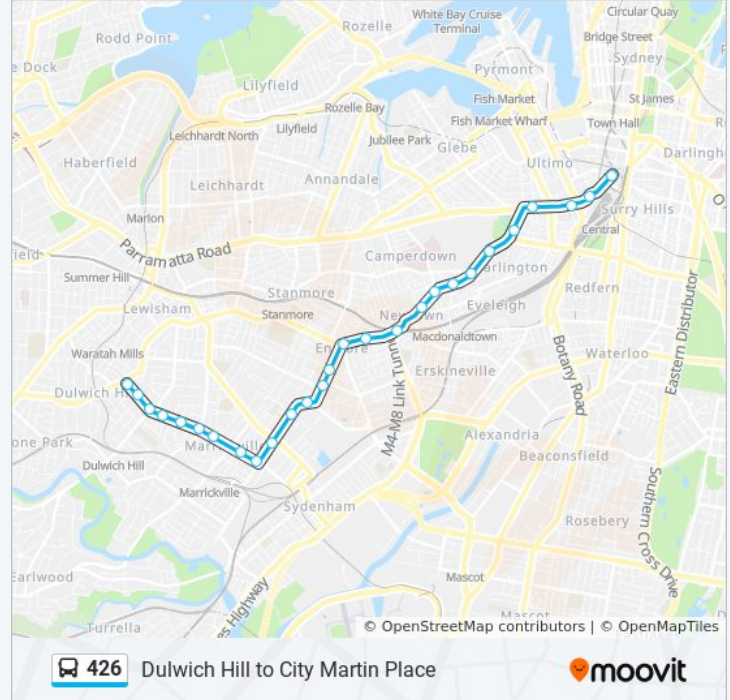

Newtown Station, Enmore Rd, Stand A

King St at Hordern St

King St at Missenden Rd

King St opp Georgina St

King St at Carillon Ave

University of Sydney, City Rd

Victoria Park, City Rd

Broadway Shopping Centre, Broadway

University of Technology Sydney, Broadway

Central Station, Railway Square, Stand J

Pitt St before Hay St

426 bus time schedules and route maps are available in an offline PDF at moovitapp.com. Use the [Moovit App](#) to see live bus times, train schedule or subway schedule, and step-by-step directions for all public transit in Sydney.

[About Moovit](#) • [MaaS Solutions](#) • [Supported Countries](#) • [Mooviter Community](#)

© 2024 Moovit - All Rights Reserved

Check Live Arrival Times