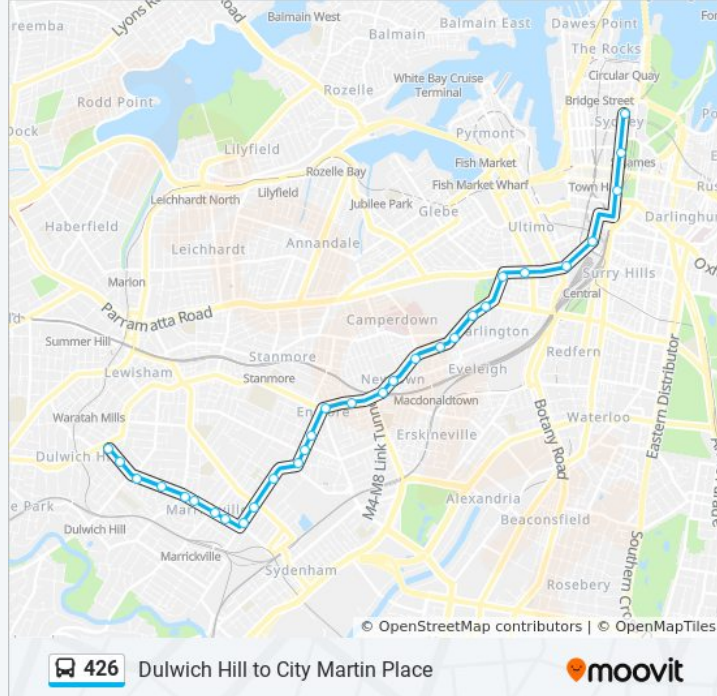

426 bus Info

Direction: Dulwich Hill Shops

Stops: 30

Trip Duration: 43 min

Line Summary:

Marrickville Rd at Gladstone St
 Marrickville Rd before Illawarra Rd
 Marrickville Rd opp Marrickville Town Hall
 Marrickville Rd opp Marrickville Library
 Marrickville Rd at Robert St
 Marrickville Rd at Darley St
 Marrickville Rd opp Fairfowl St
 Dulwich Hill Shops, Marrickville Rd

Direction: Martin Place

31 stops

[VIEW LINE SCHEDULE](#)

Dulwich Hill Shops, Marrickville Rd
 Marrickville Rd at Fairfowl St
 Marrickville Rd before Wardell Rd
 Marrickville Rd at Woodcourt St
 Marrickville Rd at Harrison St
 Marrickville Rd before Livingstone Rd
 Marrickville Town Hall, Marrickville Rd
 Marrickville Rd at Garners Ave
 Marrickville Rd at Victoria Rd
 Victoria Rd before Sydenham Rd
 Victoria Rd at Chapel St
 Victoria Rd at Cook Rd
 Enmore Park, Enmore Rd, Stand A
 Enmore Rd at Newington Rd
 Enmore Rd after Stanmore Rd
 Enmore Rd opp Enmore Theatre
 Newtown Station, Enmore Rd, Stand A
 King St at Hordern St

426 bus Info

Direction: Martin Place

Stops: 31

Trip Duration: 44 min

Line Summary:

King St at Missenden Rd

King St opp Georgina St

King St at Carillon Ave

Museum Station, Elizabeth St, Stand D

St James Station, Elizabeth St, Stand C

Martin Place Station, Elizabeth St, Stand C

Direction: Pitt St and Barlow St

27 stops

[VIEW LINE SCHEDULE](#)

Dulwich Hill Shops, Marrickville Rd