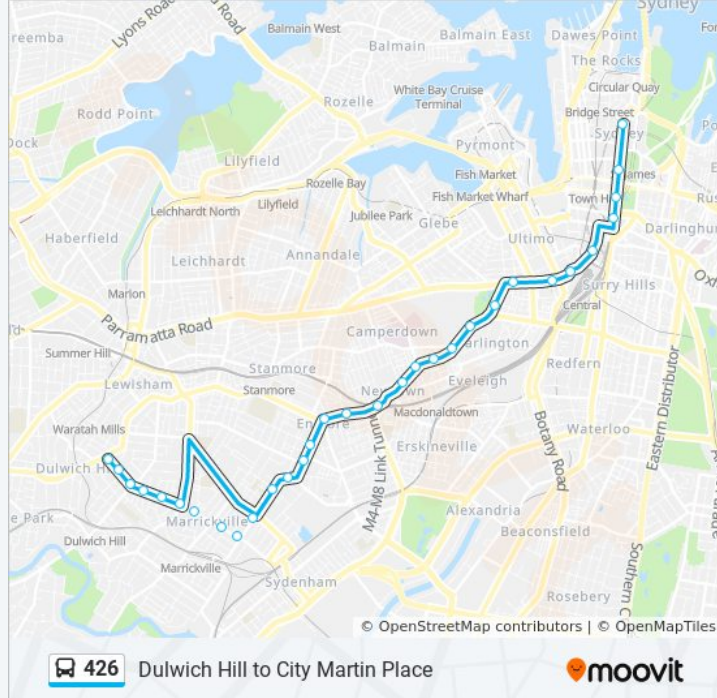

426 bus Info

Direction: Dulwich Hill Shops

Stops: 30

Trip Duration: 43 min

Line Summary:

Marrickville Rd at Gladstone St
 Marrickville Rd before Illawarra Rd
 Marrickville Rd opp Marrickville Town Hall
 Marrickville Rd opp Marrickville Library
 Marrickville Rd at Robert St
 Marrickville Rd at Darley St
 Marrickville Rd opp Fairfowl St
 Dulwich Hill Shops, Marrickville Rd

426 bus Info

Direction: Martin Place

Stops: 31

Trip Duration: 44 min

Line Summary:

King St at Missenden Rd

King St opp Georgina St

King St at Carillon Ave

University of Sydney, City Rd

Victoria Park, City Rd

Broadway Shopping Centre, Broadway

University of Technology Sydney, Broadway

Central Station, Railway Square, Stand J

Pitt St before Hay St

Museum Station, Downing Centre, Stand E

Museum Station, Elizabeth St, Stand D

St James Station, Elizabeth St, Stand C

Martin Place Station, Elizabeth St, Stand C

Direction: Pitt St and Barlow St

27 stops

[VIEW LINE SCHEDULE](#)

Dulwich Hill Shops, Marrickville Rd