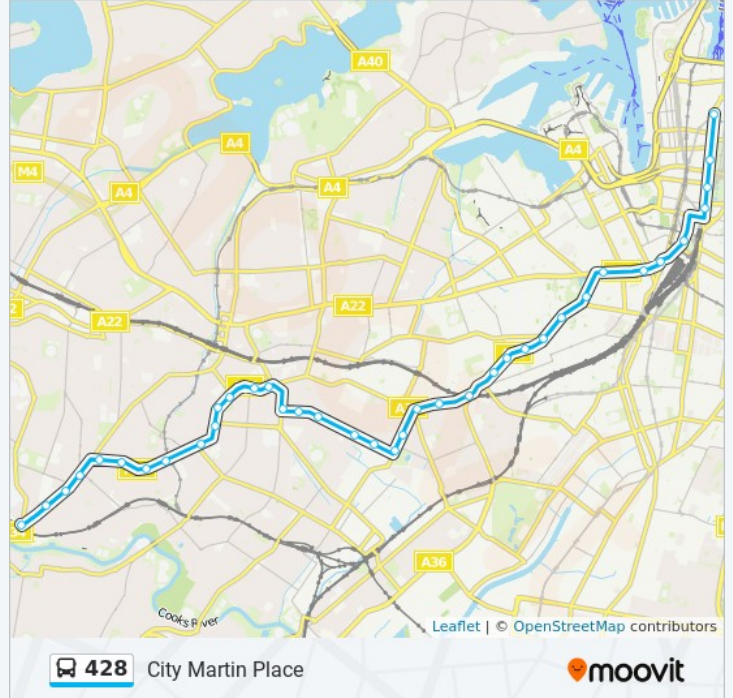

Direction: Canterbury

36 stops

[VIEW LINE SCHEDULE](#)

- Martin Place Station, Elizabeth St, Stand G
- St James Station, Elizabeth St, Stand B
- Museum Station, Elizabeth St, Stand C
- Pitt St opp Barlow St
- Central Station, Railway Square, Stand L
- Broadway at Buckland St
- City Rd opp Victoria Park
- City Rd after Cleveland St
- University of Sydney, City Rd
- King St opp Carillon Ave
- King St after Queen St
- King St opp Missenden Rd
- King St at Erskineville Rd
- Newtown Station, King St, Stand D
- Enmore Theatre, Enmore Rd
- Enmore Rd at Edgeware Rd
- Enmore Rd opp Newington Rd
- Enmore Park, Enmore Rd, Stand C
- Addison Rd at Denby St
- Addison Road Community Centre, Addison Rd
- Addison Rd at Neville St
- Addison Rd opp Shaw St

428 bus Info

Direction: City Martin Place

Stops: 38

Trip Duration: 50 min

Line Summary:

Livingstone Rd at Addison Rd

Addison Rd at Shaw St

Addison Rd at William St

King St at Hordern St

King St at Missenden Rd

King St opp Georgina St

King St at Carillon Ave

University of Sydney, City Rd

Victoria Park, City Rd

Broadway Shopping Centre, Broadway

University of Technology Sydney, Broadway

Central Station, Railway Square, Stand J

Pitt St before Hay St

Museum Station, Downing Centre, Stand E

Museum Station, Elizabeth St, Stand D

St James Station, Elizabeth St, Stand C

Martin Place Station, Elizabeth St, Stand C