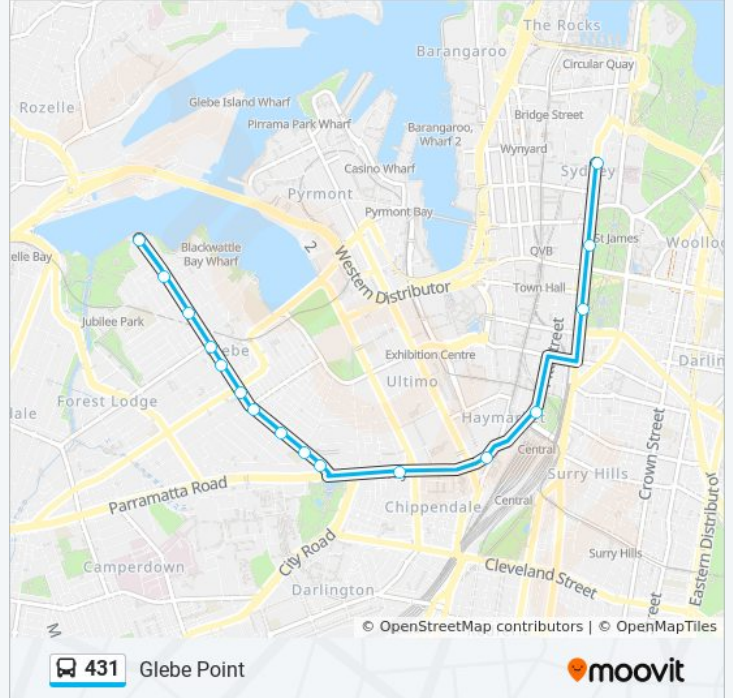

Direction: Glebe Point

16 stops

[VIEW LINE SCHEDULE](#)

Martin Place Station, Elizabeth St, Stand F

St James Station, Elizabeth St, Stand A

Museum Station, Elizabeth St, Stand C

Pitt St opp Barlow St

Central Station, Railway Square, Stand M

Glebe Library, Glebe Point Rd

Glebe Point Rd opp Forsyth St

Glebe Point Rd opp Leichhardt St

Federal Rd opp Bicentennial Park

431 bus Time Schedule

Glebe Point Route Timetable:

Sunday	00:20 - 23:50
Monday	05:21 - 23:35
Tuesday	00:05 - 23:35
Wednesday	00:05 - 23:35
Thursday	00:05 - 23:35
Friday	00:05 - 23:35
Saturday	00:05 - 23:50

431 bus Info

Direction: Glebe Point

Stops: 16

Trip Duration: 26 min

Line Summary:

Direction: Martin Place

18 stops

[VIEW LINE SCHEDULE](#)

- Federal Rd opp Bicentennial Park
- Glebe Point Rd at Leichhardt St
- Glebe Point Rd after Cook St
- Glebe Point Rd after Forsyth St
- Glebe Point Rd opp Glebe Library
- Glebe Point Rd at Bridge Rd
- Glebe Point Rd at St Johns Rd
- Glebe Point Rd at Mitchell St
- Glebe Point Rd opp Glebe Public School
- Glebe Point Rd at Broadway
- Broadway Shopping Centre, Broadway
- University of Technology Sydney, Broadway
- Central Station, Railway Square, Stand J
- Hay St opp Belmore Park
- Museum Station, Downing Centre, Stand E
- Museum Station, Elizabeth St, Stand D
- St James Station, Elizabeth St, Stand C
- Martin Place Station, Elizabeth St, Stand C