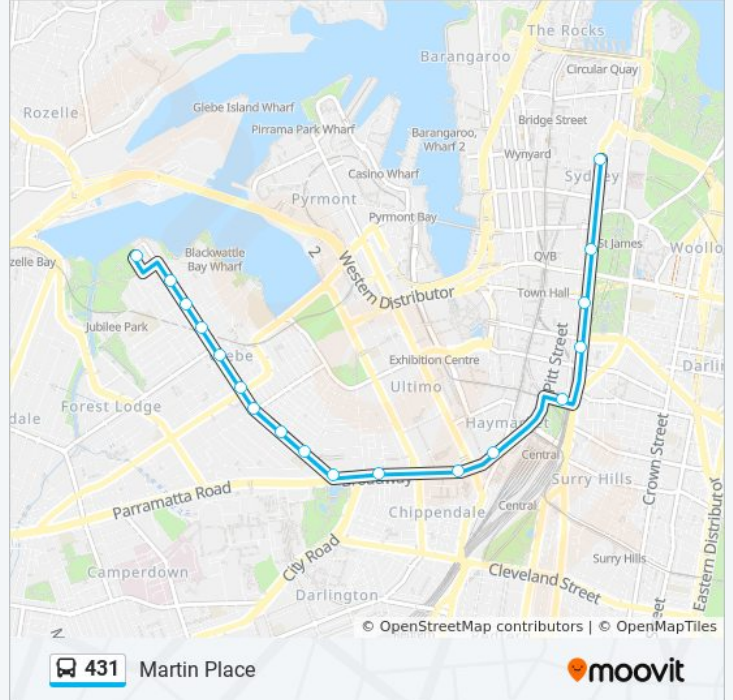

Direction: Glebe Point

16 stops

[VIEW LINE SCHEDULE](#)

Martin Place Station, Elizabeth St, Stand F

St James Station, Elizabeth St, Stand A

Museum Station, Elizabeth St, Stand C

Pitt St opp Barlow St

Central Station, Railway Square, Stand M

- Federal Rd opp Bicentennial Park
- Glebe Point Rd at Leichhardt St
- Glebe Point Rd after Cook St
- Glebe Point Rd after Forsyth St
- Glebe Point Rd opp Glebe Library
- Glebe Point Rd at Bridge Rd
- Glebe Point Rd at St Johns Rd
- Glebe Point Rd at Mitchell St
- Glebe Point Rd opp Glebe Public School
- Glebe Point Rd at Broadway
- Broadway Shopping Centre, Broadway
- University of Technology Sydney, Broadway
- Central Station, Railway Square, Stand J
- Hay St opp Belmore Park
- Museum Station, Downing Centre, Stand E
- Museum Station, Elizabeth St, Stand D
- St James Station, Elizabeth St, Stand C
- Martin Place Station, Elizabeth St, Stand C

431 bus Time Schedule

Martin Place Route Timetable:

Sunday	00:20 - 23:21
Monday	04:53 - 23:35
Tuesday	04:53 - 23:35
Wednesday	04:53 - 23:35
Thursday	04:53 - 23:35
Friday	04:53 - 23:35
Saturday	00:19 - 23:20

431 bus Info

Direction: Martin Place

Stops: 18

Trip Duration: 26 min

Line Summary:

431 bus time schedules and route maps are available in an offline PDF at moovitapp.com. Use the [Moovit App](#) to see live bus times, train schedule or subway schedule, and step-by-step directions for all public transit in Sydney.