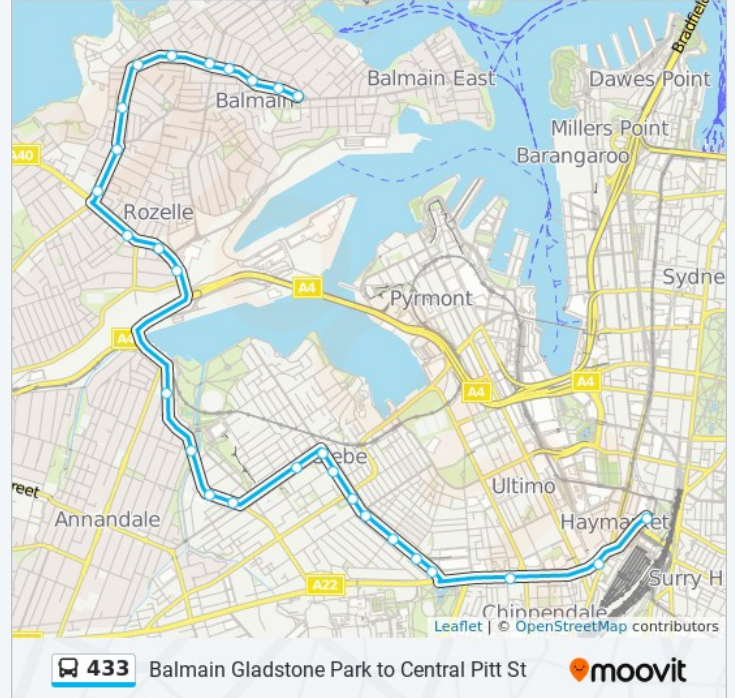

### Direction: Balmain

29 stops

[VIEW LINE SCHEDULE](#)

- Pitt St opp Barlow St
- Central Station, Railway Square, Stand M
- Broadway at Buckland St
- Glebe Point Rd after Parramatta Rd
- Glebe Public School, Glebe Point Rd
- Glebe Point Rd at Mitchell St
- Glebe Point Rd at St Johns Rd
- Glebe Point Rd before Bridge Rd
- Glebe Point Rd at Hereford St
- Glebe Library, Glebe Point Rd
- Wigram Rd opp Bell Lane
- Minogue Cres at Wigram Rd
- Minogue Cres opp Scotsman St
- The Crescent before Nelson St
- The Crescent at View St
- Rozelle Bay, The Crescent
- Victoria Rd opp White Bay
- Victoria Rd opp Robert St
- Victoria Rd at Evans St
- Rozelle Public School, Darling St
- Darling St at Wise St

### 433 bus Info

**Direction:** Balmain

**Stops:** 29

**Trip Duration:** 32 min

**Line Summary:**

Darling St at Thornton St

Darling St after Elliott St

Darling St before Birchgrove Rd

Darling St at Rowntree St

Darling St at Phillip St

Darling St at Mort St

Darling St at Ford St

Darling St opp Gladstone Park

### Direction: Central Pitt St

26 stops

[VIEW LINE SCHEDULE](#)

Gladstone Park, Darling St

Darling St at Church St

Darling St at Montague St

Darling St opp Birchgrove Rd

Darling St before Elliott St