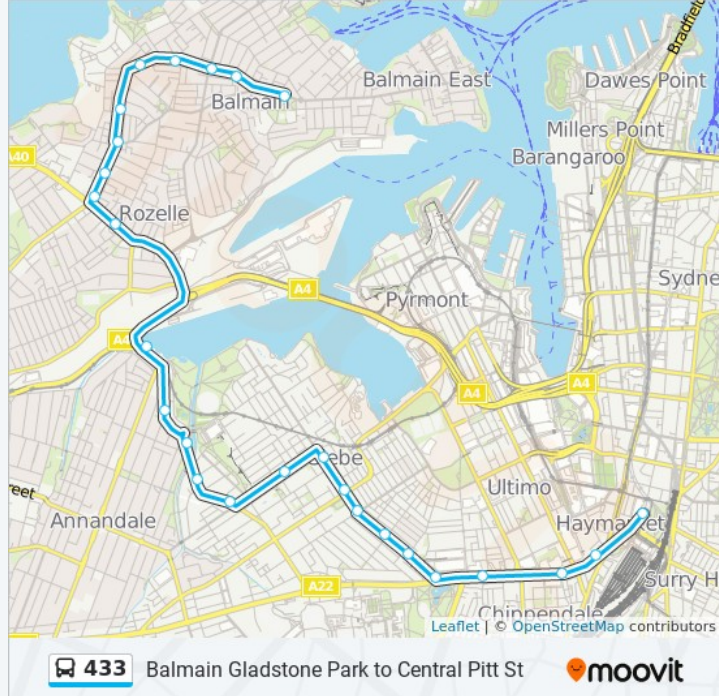

### Direction: Central Pitt St

26 stops

[VIEW LINE SCHEDULE](#)

Gladstone Park, Darling St

Darling St at Church St

Darling St at Montague St

Darling St opp Birchgrove Rd

Darling St before Elliott St

Darling St at Wisbeach St

Darling St at Beattie St

Darling St at Merton St

Darling St opp Rozelle Public School

Victoria Rd before Evans St

Rozelle Bay, The Crescent

The Crescent opp Trafalgar St

The Crescent after Nelson St

### 433 bus Info

**Direction:** Central Pitt St

**Stops:** 26

**Trip Duration:** 33 min

**Line Summary:**

Glebe Point Rd at St Johns Rd

Glebe Point Rd at Mitchell St

Glebe Point Rd opp Glebe Public School

Glebe Point Rd at Broadway

Broadway Shopping Centre, Broadway

University of Technology Sydney, Broadway

Central Station, Railway Square, Stand J

Pitt St before Hay St

433 bus time schedules and route maps are available in an offline PDF at [moovitapp.com](https://moovitapp.com). Use the Moovit App to see live bus times, train schedule or subway schedule, and step-by-step directions for all public transit in Sydney.