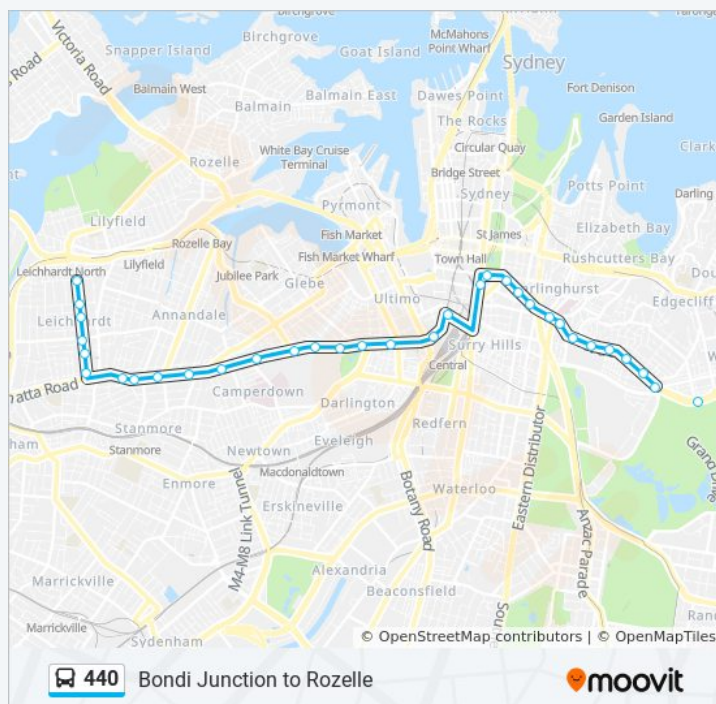

Norton St at Carlisle St

Norton St at Allen St

Norton St opp Pioneers Memorial Park

Norton St at City West Link

Perry St at Mary St

Perry St opp Orange Grove Public School

Balmain Rd opp Orange Grove Plaza

Direction: Rozelle (Darling St & Victoria Rd)

Stops: 44

Trip Duration: 58 min

Line Summary:

Balmain Rd opp Grove St

Sydney College of the Arts, Balmain Rd

Darling St at Waterloo St

Direction: William & Norton Sts Leichhardt

37 stops

440 bus Time Schedule

William & Norton Sts Leichhardt Route Timetable:

Sunday	01:03 - 01:33
Monday	00:03 - 19:57
Tuesday	08:29 - 19:57
Wednesday	08:29 - 19:57
Thursday	08:29 - 19:57
Friday	08:29 - 19:57
Saturday	Not Operational

440 bus Info

Direction: William & Norton Sts Leichhardt

Stops: 37

Trip Duration: 33 min

Line Summary:

Bridge Road School, Parramatta Rd

Parramatta Rd opp Annandale Hotel

Parramatta Rd after Northumberland Ave