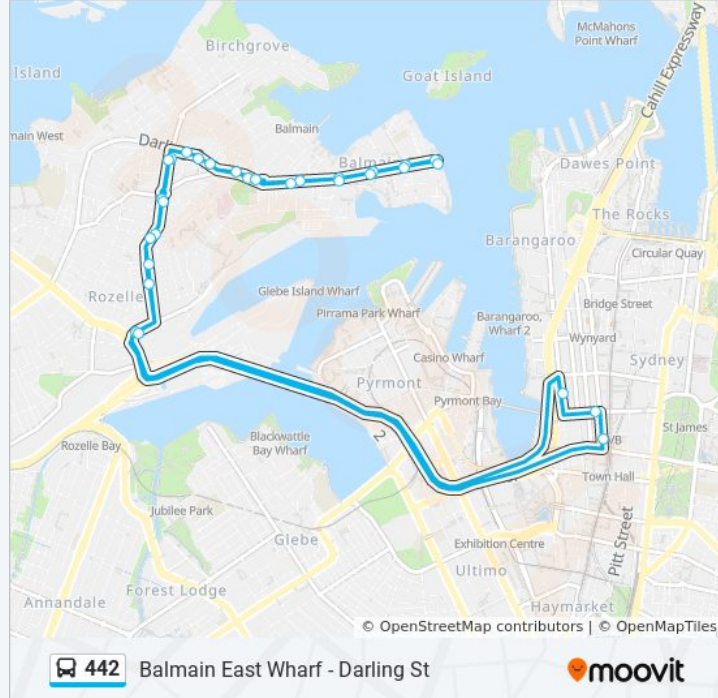

Darling St opp Gladstone Park

**Direction: Balmain East Wharf - Darling St**

30 stops

[VIEW LINE SCHEDULE](#)

Balmain East Wharf, Darling St

Darling St at Johnston St

Darling St opp Darling Street Anglican Church

**442 bus Info**

**Direction:** Balmain East Wharf - Darling St

**Stops:** 30

**Trip Duration:** 41 min

**Line Summary:**

Mullens St at Reynolds St

Mullens St at Beattie St

Montague St before Darling St

Darling St at Phillip St

Darling St at Mort St

Darling St at Ford St

Darling St opp Gladstone Park

Darling St at Colgate Ave

Darling St opp Ewenton St

Darling Street Anglican Church, Darling St

Darling St at Nicholson St

Balmain East Wharf, Darling St

442 Balmain East Wharf - Darling St

**Direction: Market St (City)**

15 stops

[VIEW LINE SCHEDULE](#)

Balmain East Wharf, Darling St

Darling St at Johnston St

Darling St opp Darling Street Anglican Church