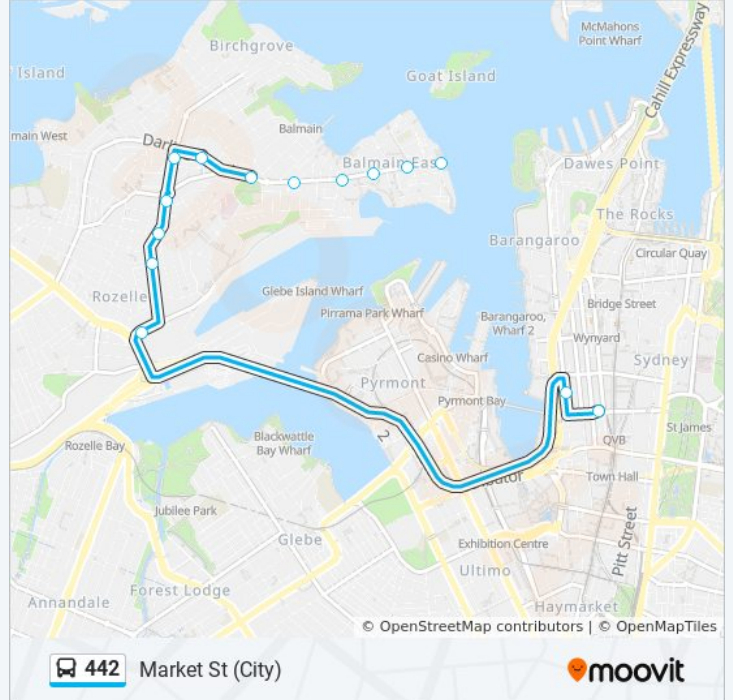

**442 bus Info**

**Direction:** Balmain East Wharf - Darling St

**Stops:** 30

**Trip Duration:** 41 min

**Line Summary:**

Mullens St at Reynolds St

Mullens St at Beattie St

Montague St before Darling St

Balmain East Wharf, Darling St

442 Balmain East Wharf - Darling St

**Direction: Market St (City)**

15 stops

[VIEW LINE SCHEDULE](#)

Balmain East Wharf, Darling St

Darling St at Johnston St

Darling St opp Darling Street Anglican Church

Robert St before Victoria Rd

White Bay, Victoria Rd

Sussex St after King St

QVB, Market St, Stand F

**442 bus Time Schedule**

Market St (City) Route Timetable:

Sunday	Not Operational
Monday	06:59 - 23:32
Tuesday	00:02 - 23:32
Wednesday	00:02 - 23:32
Thursday	00:02 - 23:32
Friday	00:02 - 23:32
Saturday	00:02 - 00:54

**442 bus Info**

**Direction:** Market St (City)

**Stops:** 15

**Trip Duration:** 21 min

**Line Summary:**

442 bus time schedules and route maps are available in an offline PDF at [moovitapp.com](https://moovitapp.com). Use the [Moovit App](#) to see live bus times, train schedule or subway schedule, and step-by-step directions for all public transit in Sydney.