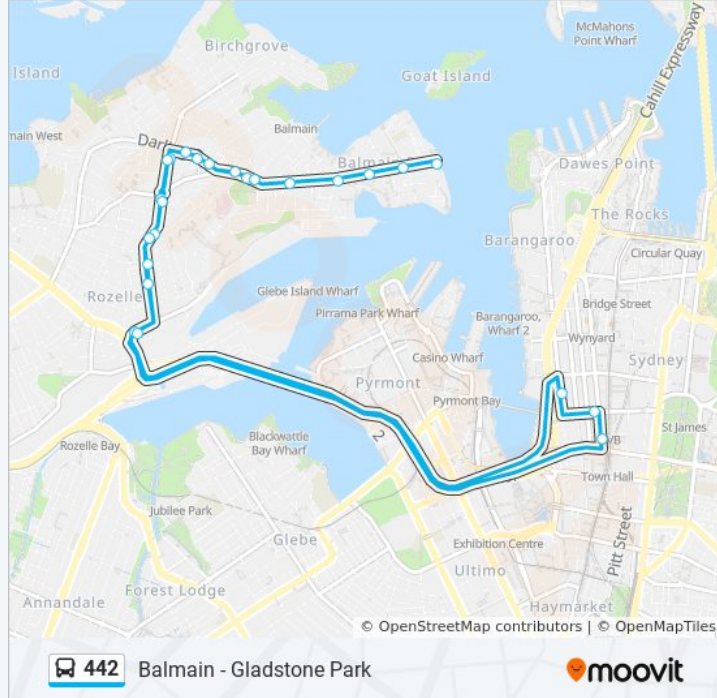

### Direction: Balmain - Gladstone Park

25 stops

[VIEW LINE SCHEDULE](#)

- Balmain East Wharf, Darling St
- Darling St at Johnston St
- Darling St opp Darling Street Anglican Church
- Darling St at Ewenton St
- Darling St at Ann St
- Gladstone Park, Darling St
- Darling St at Church St
- Montague St after Darling St
- Mullens St at Stewart St
- Mullens St at Reynolds St
- Mullens St opp Goodsir St
- Robert St before Victoria Rd
- White Bay, Victoria Rd
- Sussex St after King St
- QVB, Market St, Stand F
- QVB, York St, Stand B
- Robert St at Crescent St
- Mullens St after Mansfield St
- Mullens St at Reynolds St
- Mullens St at Beattie St
- Montague St before Darling St

### 442 bus Info

**Direction:** Balmain - Gladstone Park

**Stops:** 25

**Trip Duration:** 26 min

**Line Summary:**

Darling St at Phillip St

Darling St at Mort St

Darling St at Ford St

Darling St opp Gladstone Park

**Direction: Balmain East Wharf - Darling St**

30 stops

[VIEW LINE SCHEDULE](#)

Balmain East Wharf, Darling St

Darling St at Johnston St

Darling St opp Darling Street Anglican Church

Robert St before Victoria Rd

White Bay, Victoria Rd

Sussex St after King St

QVB, Market St, Stand F

QVB, York St, Stand B

Robert St at Crescent St

Mullens St after Mansfield St

**442 bus Time Schedule**