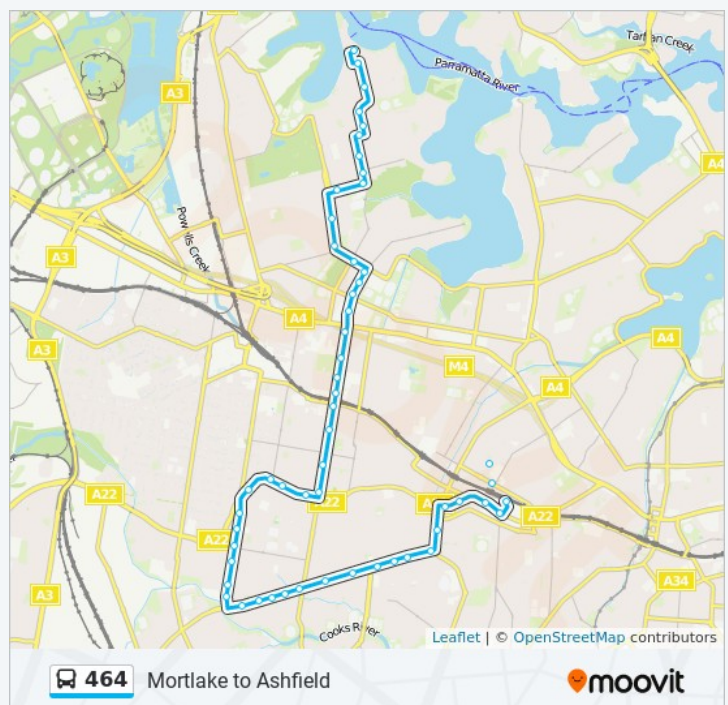

### 464 bus Info

**Direction:** Ashfield

**Stops:** 51

**Trip Duration:** 45 min

**Line Summary:**

 [464 bus Line Map](#)

Burwood Rd after Belmore St  
Burwood Rd at Duff St  
Burwood Rd after Ethel St  
Burwood Rd at Appian Way  
St Joseph's Primary School, Liverpool Rd  
Liverpool Rd at The Parade  
Liverpool Rd at Beaumaris St  
The Broadway, Liverpool Rd  
Coronation Pde at Mina Rosa St  
St Thomas' Anglican Church, Coronation Pde  
Coronation Pde at Mitchell St  
Coronation Pde after Tangarra St  
Coronation Pde before Georges River Rd  
Georges River Rd at Blenheim St  
Georges River Rd at Portland St  
Georges River Rd at Rawson St  
Georges River Rd before Burwood Rd  
Georges River Rd at Rose St  
Georges River Rd at Beaufort St  
Croydon Park Public School, Georges River Rd  
Georges River Rd after Croydon Ave  
Georges River Rd at Holborow St  
Milton St opp Blackwood Ave  
Milton St opp Somerville Ave  
Liverpool Rd opp Ashfield RSL  
Liverpool Rd opp Lapish Ave  
Liverpool Rd at Cavill Ave  
Ashfield Station, Liverpool Rd, Stand F  
Ashfield Station, Brown St, Stand A

Elizabeth St at Bland St

Ashfield Station, Brown St, Stand A

Ashfield Station, Liverpool Rd, Stand G

Liverpool Rd at Knox St

Liverpool Rd at Lapish Ave

Ashfield RSL, Liverpool Rd

Milton St at Arthur St

Georges River Rd after Watson Ave

Burwood Rd after Liverpool Rd

Burwood Rd at Minna St

Burwood Rd at Livingstone St

Burwood Station, Burwood Rd, Stand E

Monday	04:45 - 23:30
Tuesday	00:00 - 23:30
Wednesday	00:00 - 23:30
Thursday	00:00 - 23:30
Friday	00:00 - 23:30
Saturday	00:00 - 23:50

### 464 bus Info

**Direction:** Mortlake

**Stops:** 54

**Trip Duration:** 47 min

**Line Summary:**

Burwood Station, Burwood Rd, Stand G

Burwood Rd opp Westfield Burwood

Burwood Park, Burwood Rd