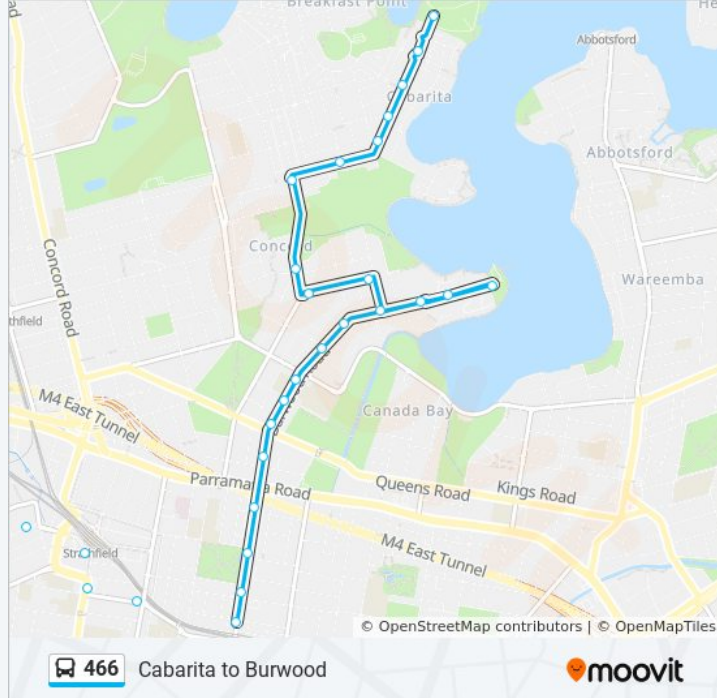

Burwood Rd at La Mascotte Ave

Burwood Rd at Salt St

Burwood Rd opp Marceau Dr

Pelican Quays, Burwood Rd

Bayview Park, Burwood Rd

Zoeller St before Tremere St

Zoeller St at Broughton St

Greenlees Park, Ian Pde

Cabarita Junction, Frederick St

Cabarita Rd at Kitchener Ave

Cabarita Rd after Elphinstone St

Cabarita Rd at Moore St

Kendall Reserve, Cabarita Rd

Cabarita Rd at Medora Lane

Cabarita Park, Cabarita Rd

466 bus time schedules and route maps are available in an offline PDF at moovitapp.com. Use the Moovit App to see live bus times, train schedule or subway schedule, and step-by-step directions for all public transit in Sydney.

© 2024 Moovit - All Rights Reserved