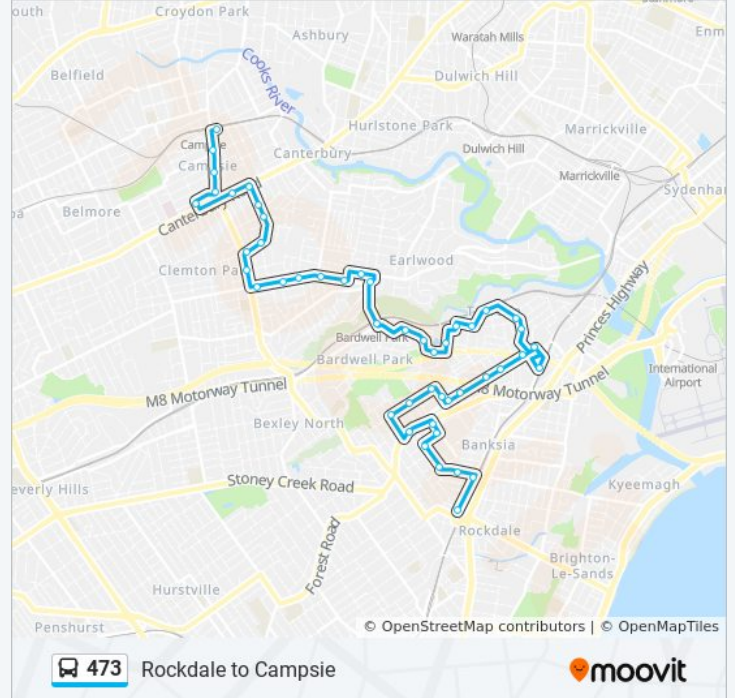

Earwood Shops, Homer St, Stand C

Earwood Shops, Clarke St, Stand B

William St opp Cameron Ave

William St opp Woolcott St

William St opp Westfield St

William St at Main St

Clemton Park Shops, William St

Bexley Rd opp Calbina Rd

Northcote St after Bexley Rd

Northcote St opp Marana Rd

Northcote St opp Clisdell Ave

Northcote St opp Cressy St

Northcote St at Canterbury Rd

Canterbury Rd at Robertson St

Orissa St at Fletcher St

Beamish St opp Dan's Corner

Beamish St opp Unara St

Beamish St at Evaline St

Campsie Station, South Pde, Stand D

**Direction: Rockdale Stn (Railway St)**

50 stops

[VIEW LINE SCHEDULE](#)

**473 bus Time Schedule**

Rockdale Stn (Railway St) Route Timetable:

Earlwood Shops, Clarke St, Stand A

Earlwood Shops, Homer St, Stand E

Hartill-Law Ave opp Bardwell Park Station

Darley Rd after Water St

Darley Rd after May St

Bardwell Rd opp Shepherd Reserve

John St after Wentworth St