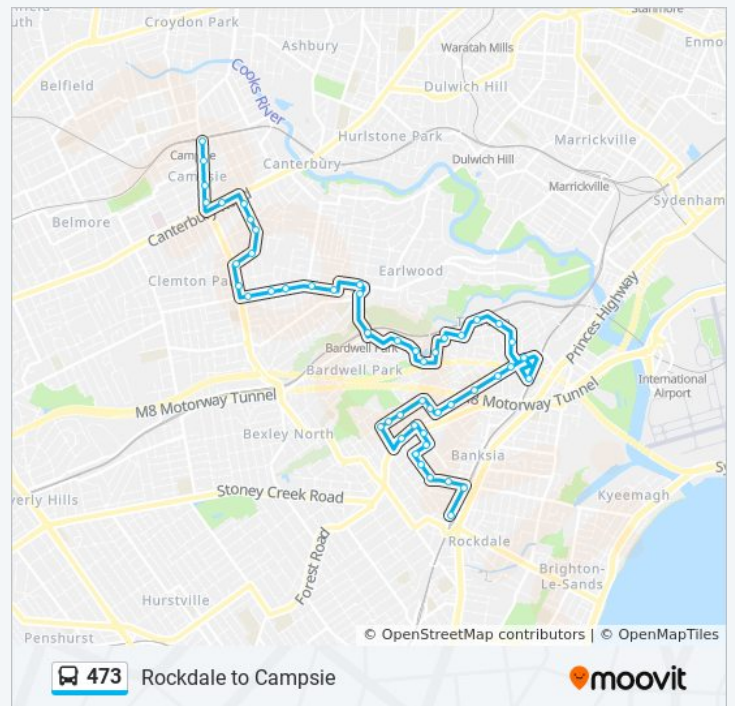

Earlwood Shops, Clarke St, Stand A

Earlwood Shops, Homer St, Stand E

Hartill-Law Ave opp Bardwell Park Station

Darley Rd after Water St

Darley Rd after May St

Bardwell Rd opp Shepherd Reserve

John St after Wentworth St

Wilkins St after Hannam St

Rickard St at Hannam St

Turrella Station, Turrella St

Loftus St at Goddard St

Arncliffe West Infants School, Loftus St

Wollongong Rd opp Done St

Arncliffe Station, Firth St

Wollongong Rd before Broe Ave

Wollongong Rd opp Arncliffe Park

Sunday	07:38 - 17:38
Monday	05:54 - 20:50
Tuesday	05:54 - 20:50
Wednesday	05:54 - 20:50
Thursday	05:54 - 20:50
Friday	05:54 - 20:50
Saturday	07:28 - 17:28

### 473 bus Info

**Direction:** Rockdale Stn (Railway St)

**Stops:** 50

**Trip Duration:** 42 min

**Line Summary:**

Wollongong Rd opp Athelstane Public School

Wollongong Rd before Earle St

Wollongong Rd opp Macquarie Lodge