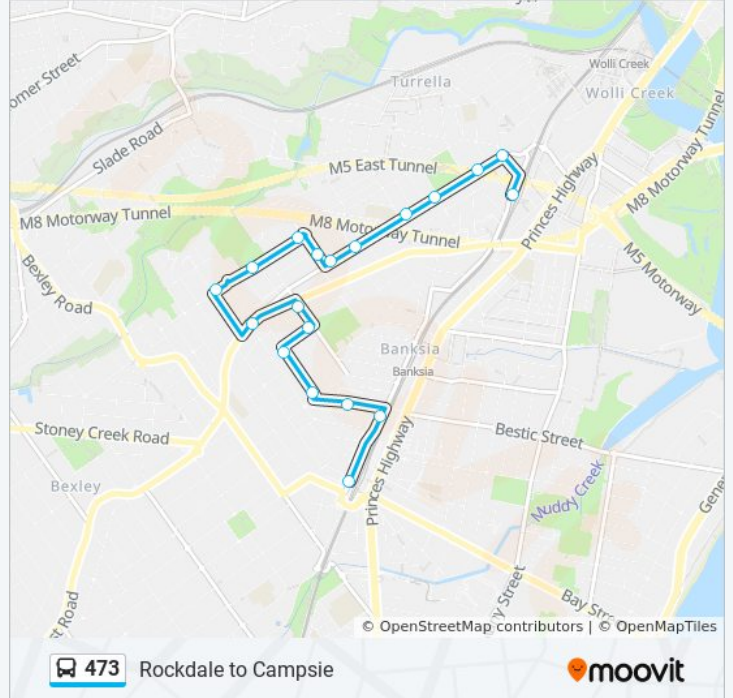

### Direction: Arncliffe Station

19 stops

[VIEW LINE SCHEDULE](#)

- Rockdale Station, Railway St, Stand F
- Railway St before Villiers St
- Villiers St before Villiers Lane
- Villiers St at Arlington St
- Villiers St at Oswell St
- Oswell St at Wolli Creek Rd
- Wolli Creek Rd before Forest Rd
- Forest Rd at Clarence Rd
- Parliament Tce at Princes St
- Silver Jubilee Park, Lorraine Ave
- Lorraine Ave at Wilsons Rd
- Wilsons Rd at Fairview St
- Macquarie Lodge, Wollongong Rd
- Wollongong Rd opp Earle St
- Athelstane Public School, Wollongong Rd
- Wollongong Rd at Mitchell St
- Wollongong Rd before Kelsey St
- Wollongong Rd opp Done St
- Arncliffe Station, Firth St

### 473 bus Info

**Direction:** Arncliffe Station

**Stops:** 19

**Trip Duration:** 16 min

**Line Summary:**

**Direction: Campsie Station**

48 stops

[VIEW LINE SCHEDULE](#)

- Rockdale Station, Railway St, Stand F
- Railway St before Villiers St
- Villiers St before Villiers Lane
- Villiers St at Arlington St
- Villiers St at Oswell St
- Oswell St at Wolli Creek Rd
- Wolli Creek Rd before Forest Rd
- Forest Rd at Clarence Rd
- Parliament Tce at Princes St
- Silver Jubilee Park, Lorraine Ave
- Lorraine Ave at Wilsons Rd
- Wilsons Rd at Fairview St
- Macquarie Lodge, Wollongong Rd
- Wollongong Rd opp Earle St
- Athelstane Public School, Wollongong Rd
- Wollongong Rd at Mitchell St
- Wollongong Rd before Kelsey St
- Wollongong Rd opp Done St

Earlwood Shops, Clarke St, Stand A

Earlwood Shops, Homer St, Stand E

Hartill-Law Ave opp Bardwell Park Station

Darley Rd after Water St

Darley Rd after May St

Bardwell Rd opp Shepherd Reserve

John St after Wentworth St