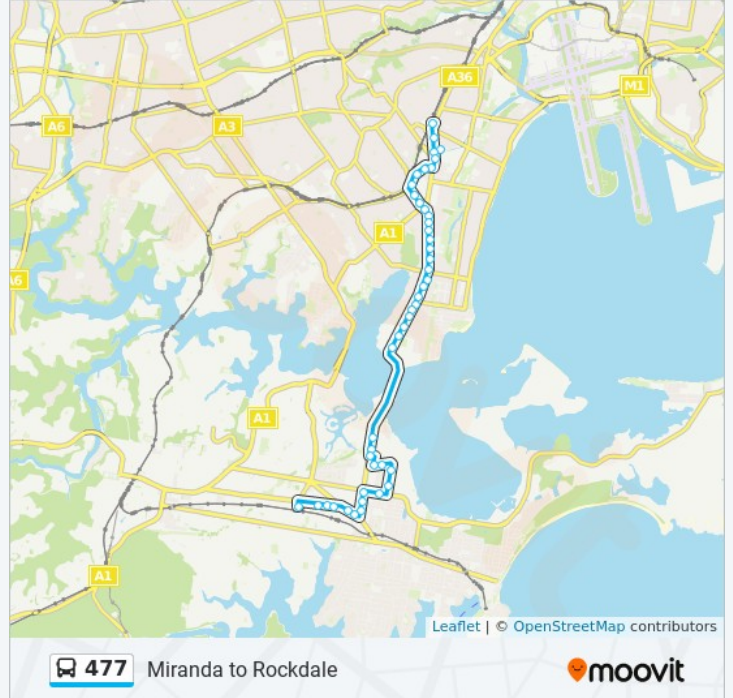

Direction: Miranda

41 stops

[VIEW LINE SCHEDULE](#)

- Rockdale Station, Geeves Ave, Stand B
- Princes Hwy opp Hegerty St
- Rockdale Plaza, Rockdale Plaza Dr, Stand A
- Princes Hwy after Rockdale Plaza Dr
- Princes Hwy opp Harrow Rd
- Regent St at Princes Hwy
- Regent St opp Kogarah High School
- Kogarah Station, Regent St, Stand D
- Railway Pde at Derby St
- St George Hospital, Gray St
- Gray St at Chapel St
- Gray Ave before Rocky Point Rd
- Rocky Point Rd opp Shaw St
- Rocky Point Rd at Wilson St
- Rocky Point Rd opp Calvary Hospital
- Rocky Point Rd opp Jubilee Ave
- Rocky Point Rd opp Weeney St
- Rocky Point Rd at Clarkes Rd
- Rocky Point Rd before Ramsgate Rd
- Rocky Point Rd opp St George Christian School
- Rocky Point Rd at Camille St
- Rocky Point Rd before Russell Ave

Direction: Miranda

Stops: 41

Trip Duration: 41 min

Line Summary:

Rocky Point Rd at Evans St
 Rocky Point Rd at Toyer Ave
 Rocky Point Rd at Kendall St
 Rocky Point Rd before Fontainebleau St
 Taren Point Rd after Toorak Ave
 Taren Point Rd at Box Rd
 Erskine Rd at Parraweena Rd
 Parraweena Rd opp Crammond Bvd
 Cawarra Rd after Parraweena Rd
 Cawarra Rd before Meta St
 Captain Cook Dr before Willarong Rd
 Taren Point Rd after Captain Cook Dr
 Taren Point Rd before Kingsway
 Kingsway at Hinkler Ave
 The Sutherland Hospital, Kingsway
 Kingsway at Carramar Cres
 Kingsway opp Junction St
 Kingsway at Miranda Rd
 Miranda Interchange, Kiora Rd, Stand 4

Direction: Rockdale

37 stops

[VIEW LINE SCHEDULE](#)

Miranda Interchange, Kiora Rd, Stand 4
 Kingsway at Junction St
 Kingsway opp The Sutherland Hospital
 Taren Point Rd after Kingsway
 Taren Point Rd opp Caringbah High School
 Captain Cook Dr after Willarong Rd
 Cawarra Rd after Meta St
 Cawarra Rd before Parraweena Rd
 Parraweena Rd at Crammond Bvd
 Erskine Rd after Parraweena Rd