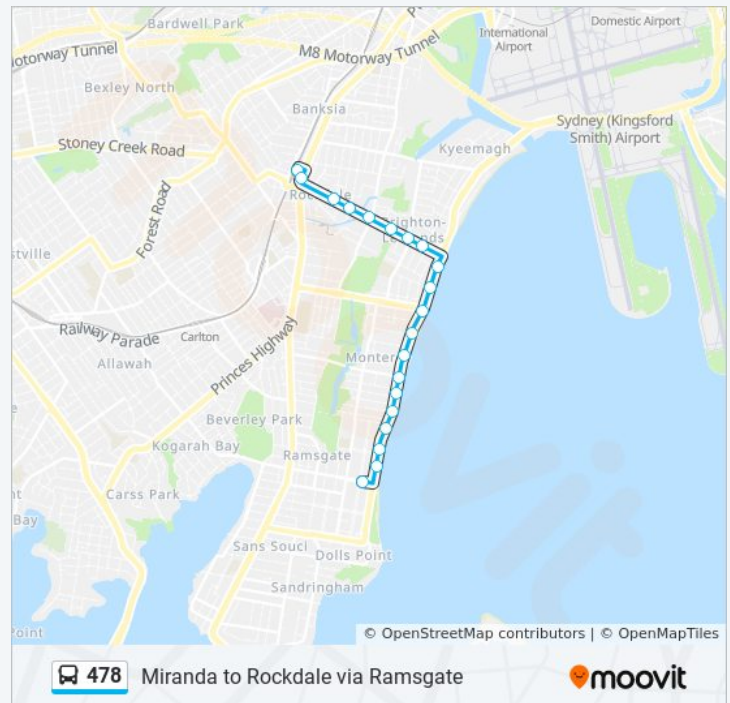

478 bus Info

Direction: Miranda Station/Interchange

Stops: 50

Trip Duration: 42 min

Line Summary:

The Grand Pde opp Alice St

The Grand Pde opp McRae Rd

Malua St at Skinners Ave

Ramsgate Route Timetable:

Sunday

07:31 - 23:15

Rockdale Station, Geeves Ave, Stand C

Rockdale Station, Princes Hwy, Stand E

Bay St at Cameron St

Bay St at Farr St

Bay St at West Botany St

Monday	05:32 - 23:50
Tuesday	05:32 - 23:50
Wednesday	05:32 - 23:50
Thursday	05:32 - 23:50
Friday	05:32 - 23:50
Saturday	06:27 - 23:56

478 bus Info

Direction: Ramsgate

Stops: 20

Trip Duration: 14 min

Line Summary:

Direction: Rockdale Stn (Tramway Arc)

47 stops

[VIEW LINE SCHEDULE](#)

Miranda Interchange, Kiara Rd, Stand 4

Kingsway at Junction St

Kingsway opp The Sutherland Hospital

Taren Point Rd after Kingsway

Taren Point Rd opp Caringbah High School