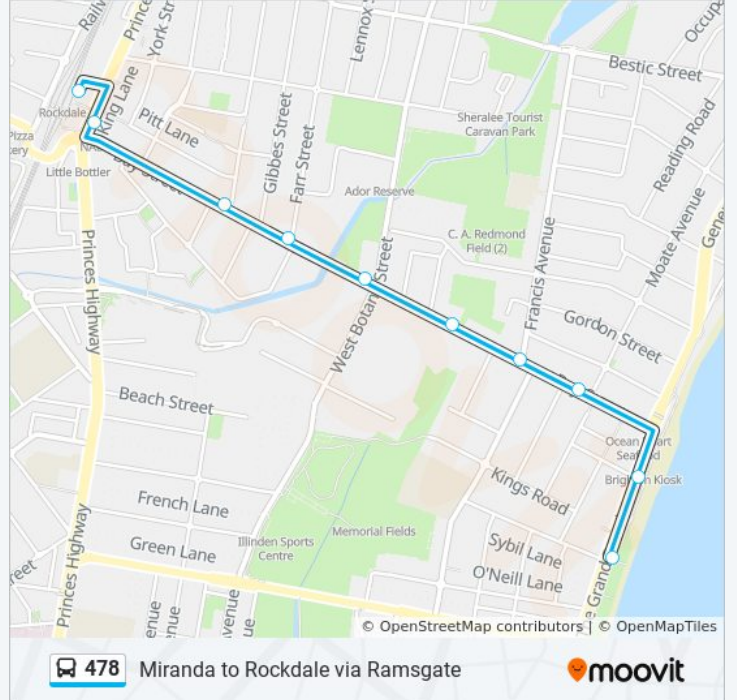

478 bus Info

Direction: Miranda Station/Interchange

Stops: 50

Trip Duration: 42 min

Line Summary:

The Grand Pde opp Alice St

The Grand Pde opp McRae Rd

Malua St at Skinners Ave

[VIEW LINE SCHEDULE](#)

Rockdale Station, Geeves Ave, Stand C

Rockdale Station, Princes Hwy, Stand E

Bay St at Cameron St

Bay St at Farr St

Bay St at West Botany St

Bay St after Aero St

Bay St at Francis Ave

Bay St before Moate Ave

The Grand Pde opp Duke St

The Grand Pde opp Teralba Rd

478 bus Time Schedule

Teralba Rd & The Grand Pde Brighton Route
Timetable:

Sunday	Not Operational
Monday	18:17
Tuesday	18:17
Wednesday	18:17
Thursday	18:17
Friday	18:17
Saturday	Not Operational

478 bus Info

Direction: Teralba Rd & The Grand Pde Brighton

Stops: 10

Trip Duration: 8 min

Line Summary:

478 bus time schedules and route maps are available in an offline PDF at moovitapp.com. Use the [Moovit App](#) to see live bus times, train schedule or subway schedule, and step-by-step directions for all public transit in Sydney.