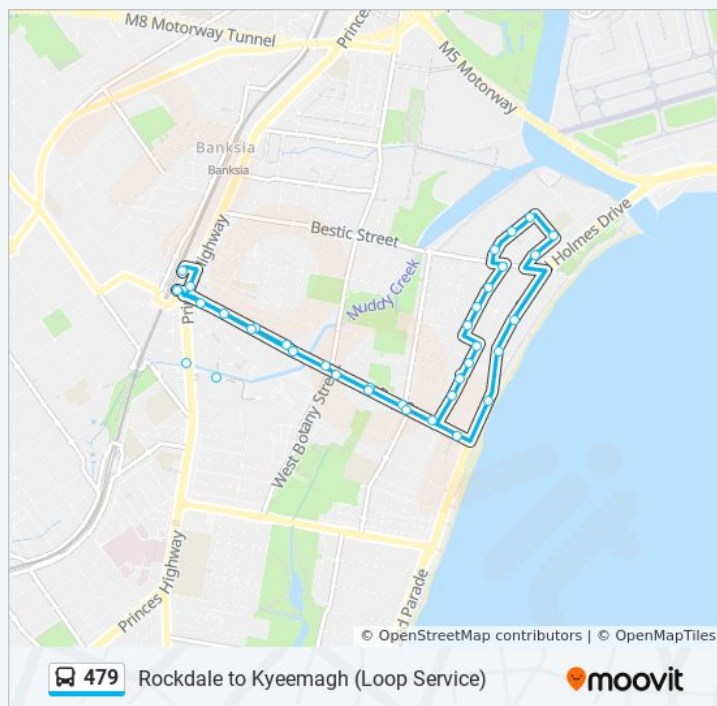

479 bus Info

Direction: Rockdale Plaza

Stops: 39

Trip Duration: 37 min

Line Summary:

Reading Rd at Bestic St

Mutch Ave after Bestic St

Mutch Ave opp Mutch Avenue Reserve

The Grand Pde opp Gordon St

Brighton RSL Club, Bay St

Bay St opp Francis Ave

Bay St opp Aero St

Bay St at West Botany St

Bay St at Garnet St

Bay St at Cairo St

Bay St opp George St

Rockdale Uniting Church, Bay St

Rockdale Station, Geeves Ave, Stand D

Direction: Rockdale Stn (Tramway Arc)

Stops: 36

Trip Duration: 25 min

Line Summary:

479 bus time schedules and route maps are available in an offline PDF at moovitapp.com. Use the Moovit App to see live bus times, train schedule or subway schedule, and step-by-step directions for all public transit in Sydney.

© 2024 Moovit - All Rights Reserved