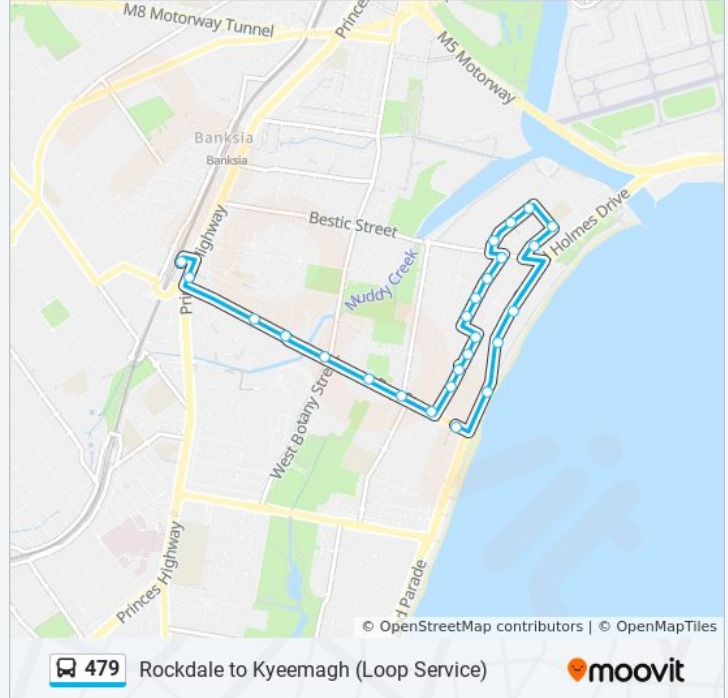

Rockdale Station, Princes Hwy, Stand E

Bay St at Cameron St

Bay St at Farr St

Bay St at West Botany St

Bay St after Aero St

Bay St at Francis Ave

Bay St before Moate Ave

Moate Ave at Gordon St

479 bus Info

Direction: Bay St & Grand Pde Brighton-Le-Sand

Stops: 25

Trip Duration: 16 min

Line Summary:

General Holmes Dr at Rowley St
 General Holmes Dr at Henson St
 The Grand Pde opp Gordon St
 Brighton RSL Club, Bay St

Direction: Rockdale Plaza

39 stops

[VIEW LINE SCHEDULE](#)

- Rockdale Plaza, Rockdale Plaza Dr, Stand A
- Princes Hwy after Rockdale Plaza Dr
- Rockdale Station, Geeves Ave, Stand D
- Rockdale Station, Geeves Ave, Stand C
- Rockdale Station, Princes Hwy, Stand E
- Bay St at Cameron St
- Bay St at Farr St
- Bay St at West Botany St
- Bay St after Aero St
- Bay St at Francis Ave
- Bay St before Moate Ave
- Moate Ave at Gordon St
- Moate Ave at Bruce St
- Moate Ave at Sellwood St
- Moate Ave at Henson St
- Reading Rd after Henson St
- Reading Rd before Rowley St
- Reading Rd at Cashman Rd

Princes Hwy opp Hegerty St

Rockdale Plaza, Rockdale Plaza Dr, Stand A

Direction: Rockdale Stn (Tramway Arc)

36 stops

[VIEW LINE SCHEDULE](#)

Rockdale Plaza, Rockdale Plaza Dr, Stand A

Princes Hwy after Rockdale Plaza Dr