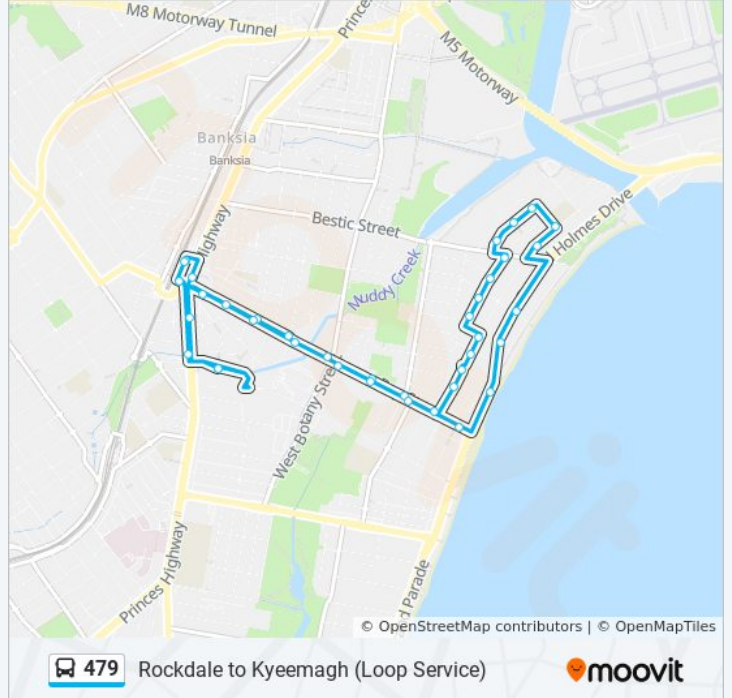

479 bus Info

Direction: Rockdale Plaza

Stops: 39

Trip Duration: 37 min

Line Summary:

Reading Rd at Bestic St

Mutch Ave after Bestic St

Mutch Ave opp Mutch Avenue Reserve

Mutch Ave at Occupation Rd

Kyeemagh Public School, Beehag St

7 Jacobson Ave

General Holmes Dr at Rowley St

General Holmes Dr at Henson St

The Grand Pde opp Gordon St

Brighton RSL Club, Bay St

Bay St opp Francis Ave

Bay St opp Aero St

Bay St at West Botany St

Bay St at Garnet St

Bay St at Cairo St

Bay St opp George St

Rockdale Uniting Church, Bay St

Rockdale Station, Geeves Ave, Stand D

Rockdale Station, Geeves Ave, Stand B

Princes Hwy opp Hegerty St

Rockdale Plaza, Rockdale Plaza Dr, Stand A

Direction: Rockdale Stn (Tramway Arc)

36 stops

[VIEW LINE SCHEDULE](#)

Rockdale Plaza, Rockdale Plaza Dr, Stand A

Princes Hwy after Rockdale Plaza Dr