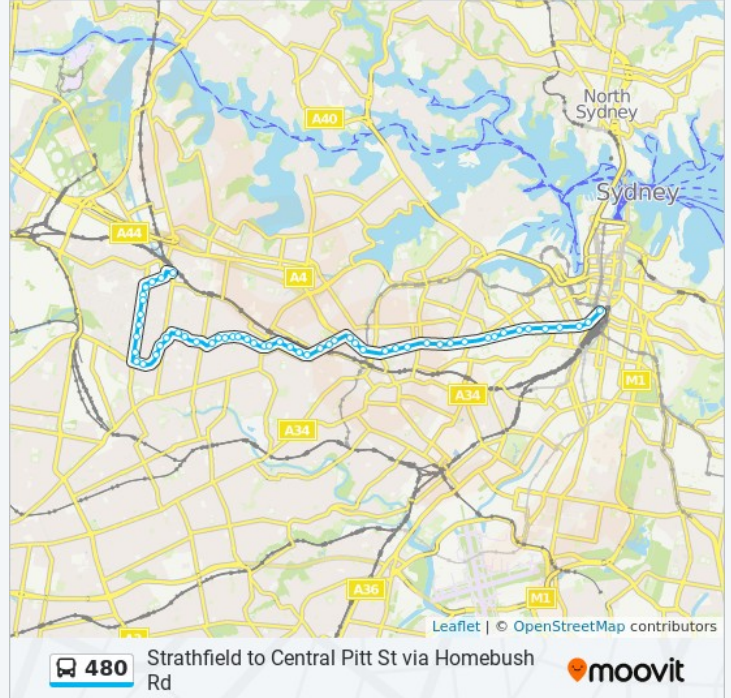

480 bus Info

Direction: Central Pitt St

Stops: 54

Trip Duration: 54 min

Line Summary:

Liverpool Rd opp Brighton St

Liverpool Rd at Malvern Ave

Liverpool Rd at Edwin St

Parramatta Rd before Lyons Rd

Parramatta Rd at Larkin St

Parramatta Rd opp University of Sydney Ross St Gate

Parramatta Rd opp University of Sydney Footbridge

Parramatta Rd opp Victoria Park

Broadway Shopping Centre, Broadway

University of Technology Sydney, Broadway

Central Station, Railway Square, Stand J

Pitt St before Hay St

Direction: Strathfield

52 stops

[VIEW LINE SCHEDULE](#)

Pitt St opp Barlow St

Central Station, Railway Square, Stand M

Stops: 52

Trip Duration: 50 min

Line Summary:

 [480 bus Line Map](#)

Liverpool Rd opp St James Croydon

Liverpool Rd before Croydon Ave

Liverpool Rd at Brighton St

Liverpool Rd at Badminton Rd