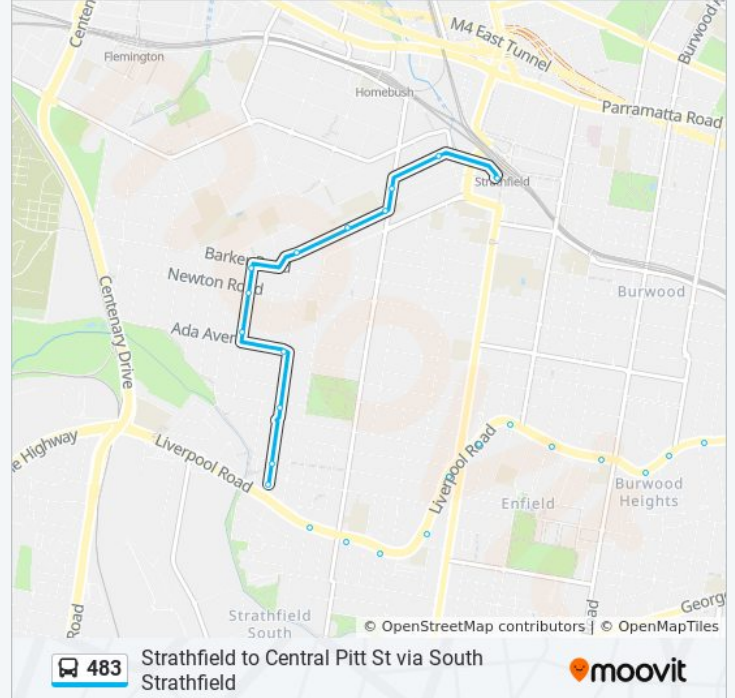

483 bus Info

Direction: Pitt St and Barlow St

Stops: 60

Trip Duration: 55 min

Line Summary:

Liverpool Rd before High St

Liverpool Rd at Mintaro Ave

The Broadway, Liverpool Rd

56 stops

[VIEW LINE SCHEDULE](#)

Pitt St opp Barlow St

Central Station, Railway Square, Stand M

Broadway at Buckland St

Victoria Park, Broadway

University of Sydney Main Gate, Parramatta Rd

University of Sydney Footbridge, Parramatta Rd

483 bus Info

Direction: Strathfield Stn (Sth Side)

Stops: 56

Trip Duration: 48 min

Line Summary:

Liverpool Rd at Gower St
Liverpool Rd before Oaklands Ave
Liverpool Rd before Grosvenor Cres
Liverpool Rd opp Ashfield Boys High School
Liverpool Rd opp Murrell St
Ashfield Station, Liverpool Rd, Stand G
Liverpool Rd at Knox St
Liverpool Rd at Lapish Ave
Ashfield RSL, Liverpool Rd
Liverpool Rd opp St James Croydon
Liverpool Rd before Croydon Ave
Liverpool Rd at Brighton St
Liverpool Rd at Badminton Rd
Liverpool Rd after Claremont Rd
Liverpool Rd at Culdees Rd
St Joseph's Primary School, Liverpool Rd
Liverpool Rd at The Parade
Liverpool Rd at Beaumaris St
The Broadway, Liverpool Rd
Liverpool Rd before Plymouth St
Liverpool Rd before Hill St
Liverpool Rd at Frances Ave
Liverpool Rd opp Strathfield South Public School
Liverpool Rd at Brooklyn St
Wallis Ave after Liverpool Rd
Wallis Ave at Verona St
Wallis Ave after Augusta St
Ada Ave at Wallis Ave
South St after Ada Ave
South St at Newton Rd
South St at Barker Rd
Oxford Rd at Heyde Ave
19 Oxford Rd

Strathfield Girls High School, Oxford Rd, Stand A

Homebush Rd at Albert Rd

Albert Rd before Elva St

Strathfield Station, Albert Rd, Stand M

483 bus time schedules and route maps are available in an offline PDF at moovitapp.com. Use the [Moovit App](#) to see live bus times, train schedule or subway schedule, and step-by-step directions for all public transit in Sydney.