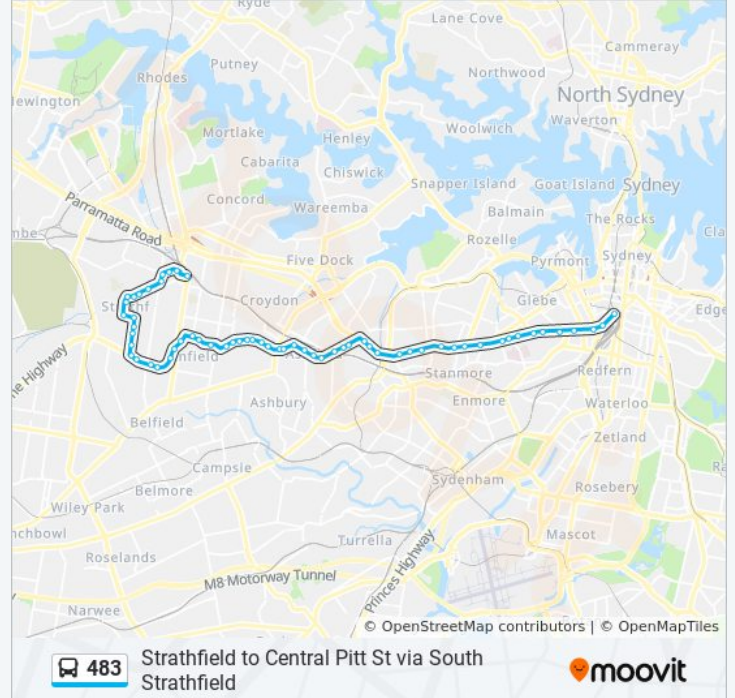

Liverpool Rd before High St

Liverpool Rd at Mintaro Ave

The Broadway, Liverpool Rd

Liverpool Rd at Wentworth Rd

Liverpool Rd at Lindsay St

Liverpool Rd opp St Joseph's Primary School

Liverpool Rd opp Kelso St

Liverpool Rd after Weldon St

Liverpool Rd at Devonshire St

Liverpool Rd opp Brighton St

Liverpool Rd at Malvern Ave

Liverpool Rd at Edwin St

Liverpool Rd at Wetherill St

Liverpool Rd opp Ashfield RSL

Liverpool Rd opp Lapish Ave

Liverpool Rd at Cavill Ave

Ashfield Station, Liverpool Rd, Stand F

Liverpool Rd at Murrell St

Ashfield Boys High School, Liverpool Rd

Liverpool Rd after Elizabeth St

Liverpool Rd opp Oaklands Ave

Liverpool Rd at Gower St

Parramatta Rd at Haberfield Rd

Parramatta Rd after Sloane St

Parramatta Rd at Hawthorne Pde

Parramatta Rd after Flood St

Parramatta Rd opp Fort Street High School

Parramatta Rd after Rofe St

Parramatta Rd before Catherine St

Parramatta Rd before Young St

Parramatta Rd before Johnston St

Annandale Hotel, Parramatta Rd

Parramatta Rd at Mallett St