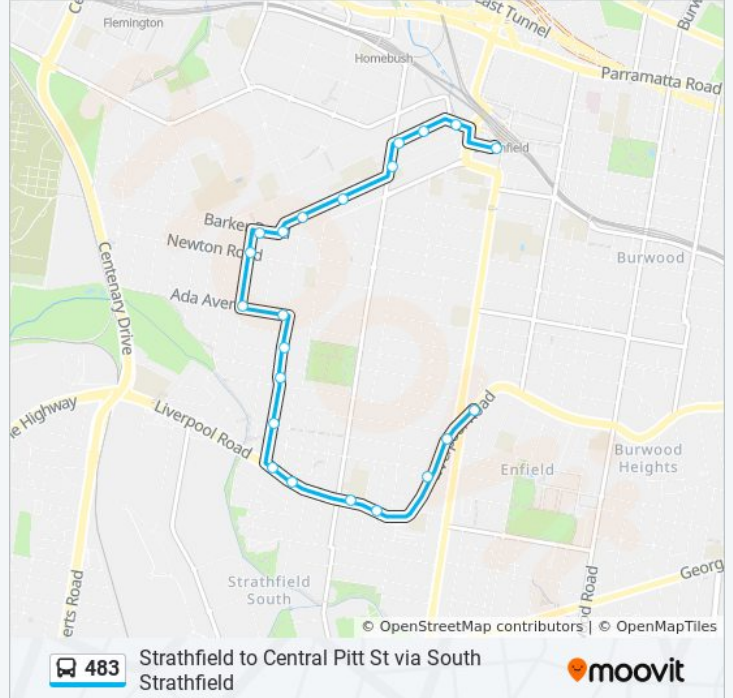

Use the Moovit App to find the closest 483 bus station near you and find out when is the next 483 bus arriving.

Direction: Broadway Enfield

21 stops

[VIEW LINE SCHEDULE](#)

- Strathfield Station, Albert Rd, Stand L
- Albert Rd at Elva St
- Albert Rd opp Duke St
- Albert Rd at Homebush Rd
- Homebush Rd at Churchill Ave
- 28 Oxford Rd
- Oxford Rd opp Heyde Ave
- Barker Rd opp Australian Catholic University
- South St at Newton Rd
- South St at Ada Ave
- Ada Ave at Wallis Ave
- Wallis Ave opp Ravenna St
- Wallis Ave at Augusta St
- Wallis Ave at Verona St
- Liverpool Rd at Wallis Ave
- Liverpool Rd at Amaroo Ave
- Strathfield South Public School, Hume Hwy
- Liverpool Rd at Eve St
- Liverpool Rd before High St
- Liverpool Rd at Mintaro Ave
- The Broadway, Liverpool Rd

483 bus Info

Direction: Broadway Enfield

Stops: 21

Trip Duration: 14 min

Line Summary:

Direction: Pitt St and Barlow St

60 stops

[VIEW LINE SCHEDULE](#)

- Strathfield Station, Albert Rd, Stand L
- Albert Rd at Elva St
- Albert Rd opp Duke St
- Albert Rd at Homebush Rd
- Homebush Rd at Churchill Ave
- 28 Oxford Rd
- Oxford Rd opp Heyde Ave
- Barker Rd opp Australian Catholic University
- South St at Newton Rd
- South St at Ada Ave
- Ada Ave at Wallis Ave
- Wallis Ave opp Ravenna St
- Wallis Ave at Augusta St
- Wallis Ave at Verona St
- Liverpool Rd at Wallis Ave
- Liverpool Rd at Amaroo Ave
- Strathfield South Public School, Hume Hwy
- Liverpool Rd at Eve St

483 bus Info

Direction: Pitt St and Barlow St

Stops: 60

Trip Duration: 55 min

Line Summary:

Liverpool Rd before High St

Liverpool Rd at Mintaro Ave

The Broadway, Liverpool Rd