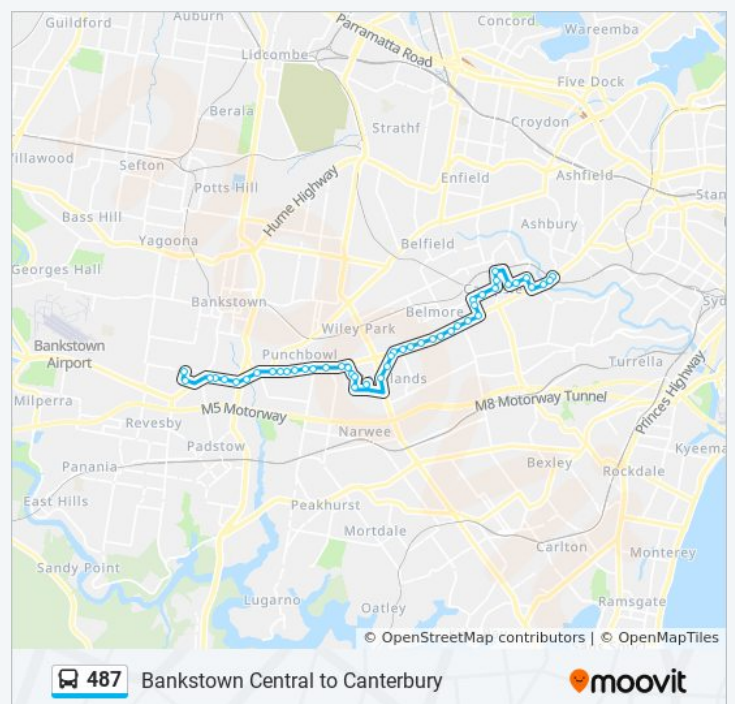

487 bus Info

Direction: Bankstown Hospital

Stops: 47

Trip Duration: 47 min

Line Summary:

Canarys Rd at Nicoll St

Canarys Rd before King Georges Rd

Roselands Shopping Centre, Roseland Ave, Stand C

Wyatt Court, Canterbury Rd

Canterbury Rd at Cullens Rd

Canterbury Rd at Lyon Ave

Canterbury Rd before Bramhall Ave

Canterbury Rd before Stacey St

Canterbury Rd after Gow St

Canterbury Rd after Fairford Rd

Canterbury Rd opp Clements Ave

Canterbury Rd opp Home Focus Shopping Centre

Canterbury Rd before Gibson Ave

Claribel St opp Artegall St

Bankstown-Lidcombe Hospital, Artegall St

Direction: Canterbury Boys High

63 stops

[VIEW LINE SCHEDULE](#)

Canarys Rd at Nicoll St

Canarys Rd opp Ludgate St

487 bus Info

Direction: Canterbury Station

Stops: 63

Trip Duration: 62 min

Line Summary:

Canterbury Rd before Sproule St
Canterbury Rd after Willeroo St
Canterbury Rd before Haldon St
Canterbury Rd before Dennis St
Canterbury Rd after Chapel St
St Joseph's Church, Canterbury Rd
Canterbury Rd at Drummond St
Canterbury Rd before Sharp St
Canterbury Rd opp Chelmsford Ave
Canterbury Rd at Tudor St
Tudor St opp McKenzie St
Tudor St at Palmer St
Claremont St at Thorncraft Pde
Claremont St opp Orissa St
Claremont St opp Campsie Fire Station
Beamish St at Evaline St
ANZAC Mall, Beamish St
Campsie Station, South Pde, Stand D
Duke St before Redman St
Redman St at Gould St
Wonga St after Warrigal St
Wonga St opp Emu St
Canterbury Rd opp Saint Mary MacKillop Reserve
Canterbury Station, Canterbury Rd, Stand E
Jeffrey St at Robert St
Jeffrey St at John St
Canterbury Station, Broughton St, Stand C