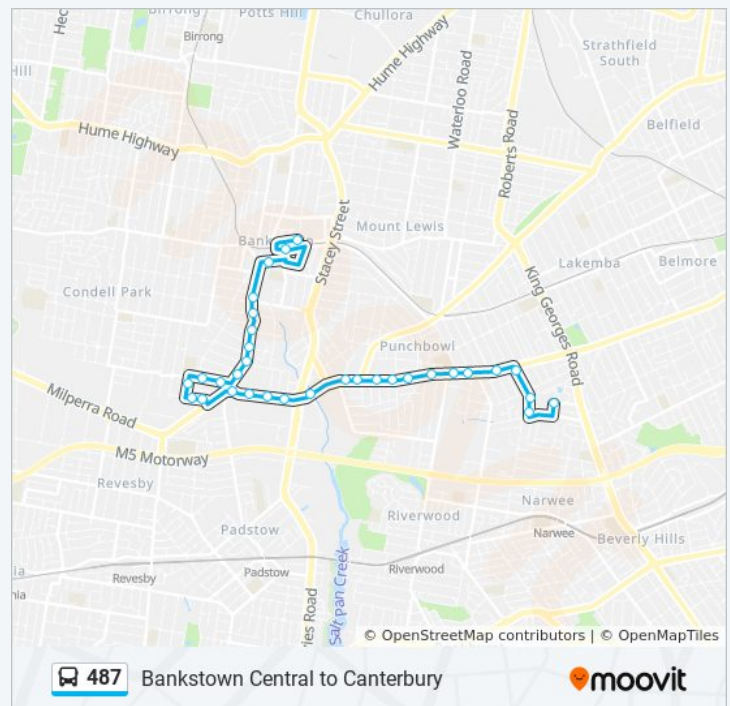

Canarys Rd at Nicoll St

Canarys Rd opp Ludgate St

487 bus Info

Direction: Canterbury Station

Stops: 63

Trip Duration: 62 min

Line Summary:

Canterbury Rd before Sproule St
Canterbury Rd after Willeroo St
Canterbury Rd before Haldon St
Canterbury Rd before Dennis St
Canterbury Rd after Chapel St
St Joseph's Church, Canterbury Rd
Canterbury Rd at Drummond St
Canterbury Rd before Sharp St
Canterbury Rd opp Chelmsford Ave
Canterbury Rd at Tudor St
Tudor St opp McKenzie St
Tudor St at Palmer St
Claremont St at Thorncraft Pde
Claremont St opp Orissa St
Claremont St opp Campsie Fire Station
Beamish St at Evaline St
ANZAC Mall, Beamish St
Campsie Station, South Pde, Stand D
Duke St before Redman St
Redman St at Gould St
Wonga St after Warrigal St
Wonga St opp Emu St
Canterbury Rd opp Saint Mary MacKillop Reserve
Canterbury Station, Canterbury Rd, Stand E
Jeffrey St at Robert St
Jeffrey St at John St
Canterbury Station, Broughton St, Stand C

Punchbowl Public School, Canterbury Rd

Canterbury Rd at Duncan St

Canterbury Rd at Dudley St

Mount Ave after Canterbury Rd

Violet St after Payten Ave

Violet St before Martin St

Roselands Shopping Centre, Roseland Ave, Stand B

Thursday

Not Operational

Friday

Not Operational

Saturday

17:25

487 bus Info

Direction: Roselands

Stops: 32

Trip Duration: 31 min

Line Summary:

moovitapp.com. Use the [Moovit App](#) to see live bus times, train schedule or subway schedule, and step-by-step directions for all public transit in Sydney.