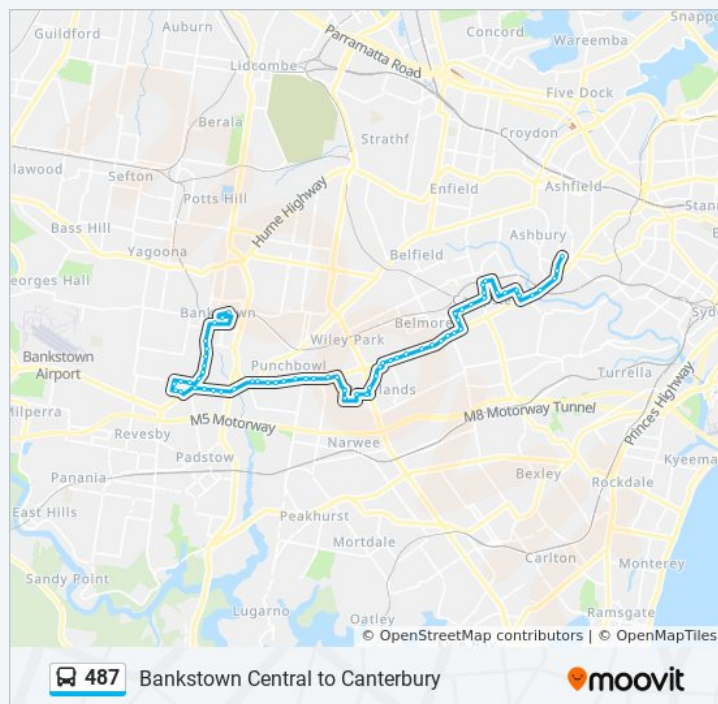

Canterbury Rd before Sproule St

Canterbury Rd after Willeroo St

487 bus Info

Direction: Canterbury Boys High

Stops: 63

Trip Duration: 65 min

Line Summary:

Canterbury Rd before Haldon St
Canterbury Rd before Dennis St
Canterbury Rd after Chapel St
St Joseph's Church, Canterbury Rd
Canterbury Rd at Drummond St
Canterbury Rd before Sharp St
Canterbury Rd opp Chelmsford Ave
Canterbury Rd at Tudor St
Tudor St opp McKenzie St
Tudor St at Palmer St
Claremont St at Thorncraft Pde
Claremont St opp Orissa St
Claremont St opp Campsie Fire Station
Beamish St at Evaline St
ANZAC Mall, Beamish St
Campsie Station, South Pde, Stand D
Duke St before Redman St
Redman St at Gould St
Wonga St after Warrigal St
Wonga St opp Emu St
Canterbury Rd opp Saint Mary MacKillop Reserve
Canterbury Station, Canterbury Rd, Stand E
Canterbury Rd opp Church St
Canterbury Girls High School, Church St
Canterbury Boys High School, Hardy St

Direction: Canterbury Station

63 stops

[VIEW LINE SCHEDULE](#)

Bankstown Central, The Mall, Stand B
Bankstown Station, Stand A
Bankstown Sports Club, Greenfield Pde
Bankstown Memorial Park, Chapel Rd

487 bus Time Schedule