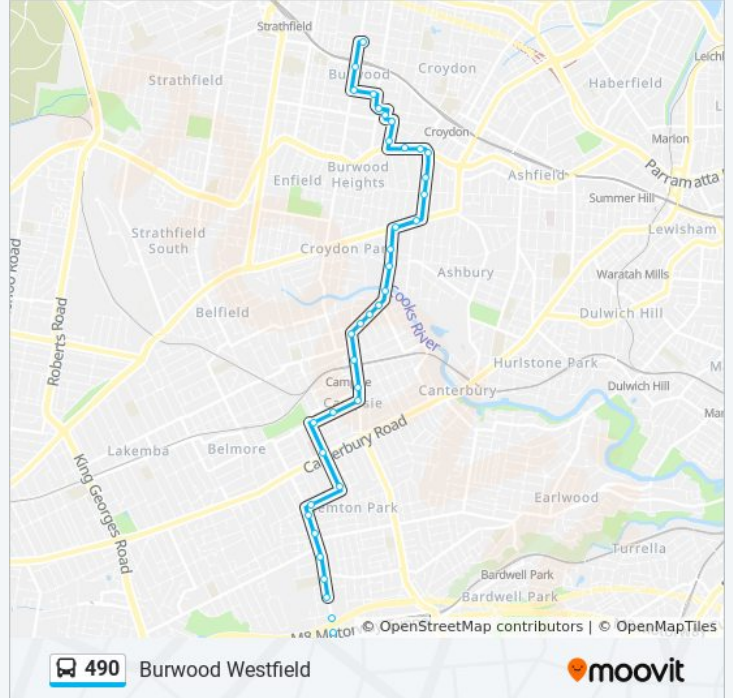

### Direction: Burwood Westfield

51 stops

[VIEW LINE SCHEDULE](#)

- Hurstville Station, McMahon St, Stand D
- Westfield Hurstville, Forest Rd
- Park Rd at Cross St
- Hurstville Presbyterian Church, Park Rd
- Queens Rd at Wright St
- Queens Rd after Romani Ave
- Croydon Rd at Bristol Rd
- Croydon Rd at Beronga Ave
- Croydon Rd at Barnards Ave
- Kingsgrove High School, Kingsgrove Rd
- Kingsgrove Rd at Morris Ave
- Kingsgrove Rd at Moreton Ave
- Kingsgrove Rd at Morgan St
- Kingsgrove Station, Kingsgrove Rd
- Kingsgrove Rd after Commercial Rd
- Forrester Reserve, Kingsgrove Rd
- Kingsgrove Rd at Omnibus Rd
- Kingsgrove North High School, Kingsgrove Rd
- Kingsgrove Rd at Oatley St
- Kingsgrove Rd at Archibald St
- Kingsgrove Rd at Moncur Ave

Brighton Ave at Tennyson St

Brighton Ave opp Moore St

Brighton Ave opp Mildura Reserve

Brighton Ave at Wentworth St

Brighton Ave opp Queensborough Rd

Croydon Park Public School, Georges River Rd

Georges River Rd after Croydon Ave

Greenhills St at Arthur St

Greenhills St opp Mills St

Greenhills St at Liverpool Rd

Liverpool Rd before Croydon Ave

Liverpool Rd at Brighton St

Devonshire St after Liverpool Rd

Devonshire St at Murray St

Tahlee St opp Murray St

Fitzroy St at Weldon St

Club Burwood RSL, Clarence St

Clarence St at Burwood Rd

Burwood Station, Burwood Rd, Stand E

Westfield Burwood, Victoria St

**Direction: Campsie Station**

29 stops

[VIEW LINE SCHEDULE](#)