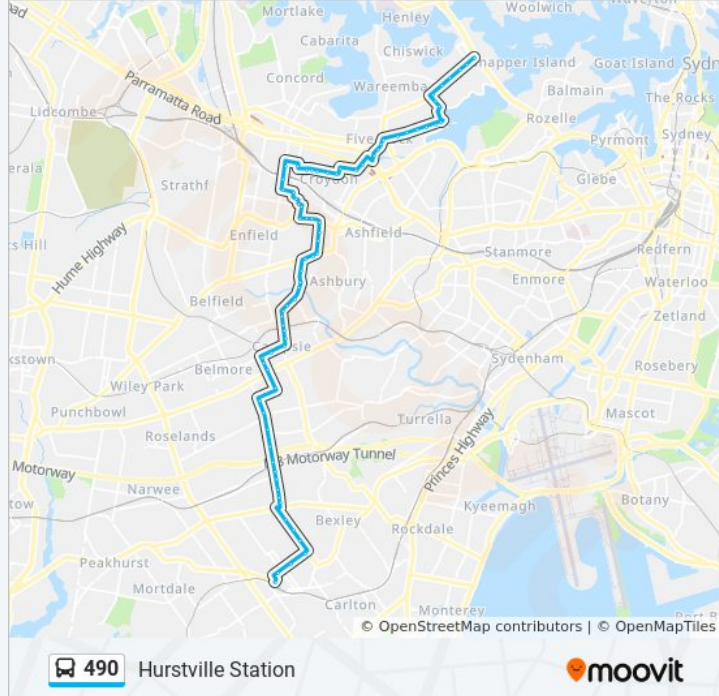

**490 bus Info**

**Direction:** Hurstville Station

**Stops:** 76

**Trip Duration:** 68 min

**Line Summary:**

First Ave at Ramsay Rd

Club Five Dock RSL, Great North Road

Great North Rd at Murralong Ave

Tahlee St at Murray St

Devonshire St after Murray St

Devonshire St at Liverpool Rd

Liverpool Rd opp Brighton St

Liverpool Rd at Malvern Ave

Greenhills St after Liverpool Rd

Greenhills St at Mills St

Greenhills St at Arthur St

Greenhills St at Georges River Rd

Georges River Rd before Croydon Ave

Georges River Rd opp Croydon Park Public School

Brighton Ave at Queensborough Rd

Brighton Ave at Albert Rd

Croydon Park, Brighton Ave

Brighton Ave after Moore St

**Direction: Kingsgrove Depot**

18 stops

[VIEW LINE SCHEDULE](#)

**490 bus Time Schedule**

Kingsgrove Depot Route Timetable:

Sunday

Not Operational

Hurstville Station, McMahon St, Stand D