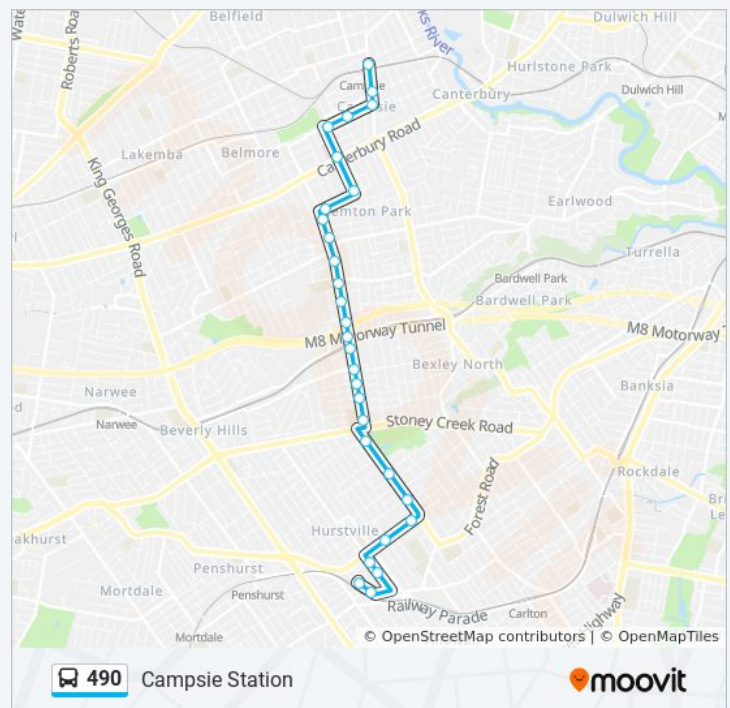

Fitzroy St at Weldon St

Club Burwood RSL, Clarence St

Clarence St at Burwood Rd

Burwood Station, Burwood Rd, Stand E

Westfield Burwood, Victoria St

**Direction: Campsie Station**

29 stops

[VIEW LINE SCHEDULE](#)

Kingsgrove Station, Kingsgrove Rd

Kingsgrove Rd after Commercial Rd

Forrester Reserve, Kingsgrove Rd

Kingsgrove Rd at Omnibus Rd

Kingsgrove North High School, Kingsgrove Rd

Kingsgrove Rd at Oatley St

Kingsgrove Rd at Archibald St

Beamish St at Evaline St

Campsie Station, Beamish St, Stand B

**Direction: Drummoyne**

80 stops

[VIEW LINE SCHEDULE](#)

Sunday	18:00 - 21:00
Monday	19:02 - 23:17
Tuesday	19:02 - 23:17
Wednesday	19:02 - 23:17
Thursday	19:02 - 23:17
Friday	19:02 - 23:17
Saturday	18:01 - 22:50

#### 490 bus Info

**Direction:** Campsie Station

**Stops:** 29

**Trip Duration:** 23 min

**Line Summary:**