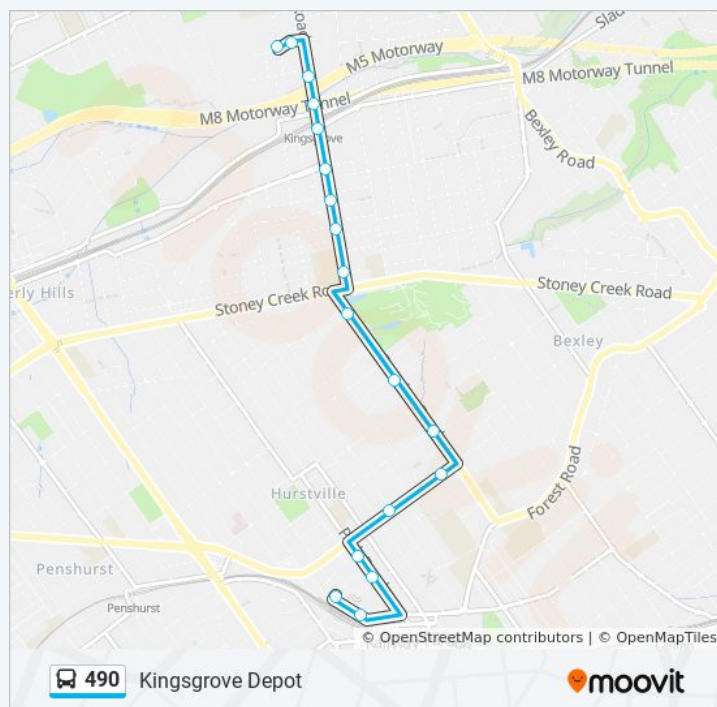

Omnibus Rd after Kingsgrove Rd

Kingsgrove Bus Depot, Richland St

Monday Not Operational

Tuesday Not Operational

Wednesday Not Operational

Thursday Not Operational

Friday Not Operational

Saturday 19:20

### 490 bus Info

**Direction:** Kingsgrove Depot

**Stops:** 18

**Trip Duration:** 15 min

**Line Summary:**

### Direction: Kingsgrove Rd after Omnibus

17 stops

[VIEW LINE SCHEDULE](#)

Hurstville Station, McMahon St, Stand D

Westfield Hurstville, Forest Rd

Park Rd at Cross St

Hurstville Presbyterian Church, Park Rd