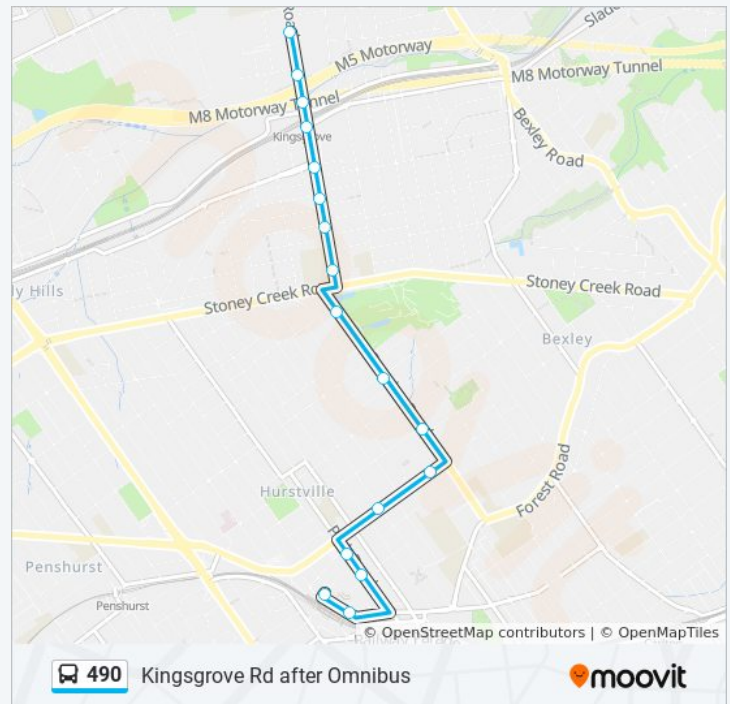

**Direction: Hurstville Station**

76 stops

[VIEW LINE SCHEDULE](#)

Lyons Rd at Formosa St  
Lyons Rd at Tranmere St  
Lyons Rd at Thompson St  
Lyons Rd at Gipps St  
Lyons Rd at Janet St  
Lyons Rd opp Mons St  
Brent St at Undine St  
Brent St opp Alison St  
First Ave at Hood Ave  
First Ave at Princess Ave  
Rodd Point Shops, First Ave  
First Ave at Heath St  
First Ave before Ingham Ave  
Domremy College, First Ave

Kingsgrove Rd after Commercial Rd

Forrester Reserve, Kingsgrove Rd

Kingsgrove Rd at Omnibus Rd

### 490 bus Info

**Direction:** Kingsgrove Rd after Omnibus

**Stops:** 17

**Trip Duration:** 13 min

**Line Summary:**

490 bus time schedules and route maps are available in an offline PDF at [moovitapp.com](https://moovitapp.com). Use the [Moovit App](#) to see live bus times, train schedule or subway schedule, and step-by-step directions for all public transit in Sydney.