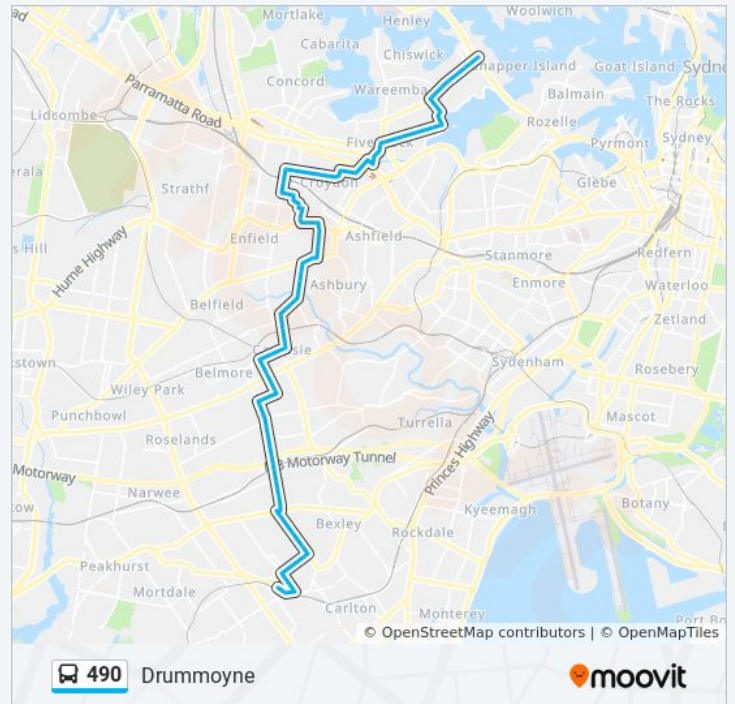

Kingsgrove Station, Kingsgrove Rd

Kingsgrove Rd after Commercial Rd

Forrester Reserve, Kingsgrove Rd

Kingsgrove Rd at Omnibus Rd

Kingsgrove North High School, Kingsgrove Rd

Kingsgrove Rd at Oatley St

Kingsgrove Rd at Archibald St

### 490 bus Info

**Direction:** Drummoyne

**Stops:** 80

**Trip Duration:** 78 min

**Line Summary:**

Brighton Ave opp Moore St

Brighton Ave opp Mildura Reserve

Brighton Ave at Wentworth St

Brighton Ave opp Queensborough Rd

Croydon Park Public School, Georges River Rd

Georges River Rd after Croydon Ave

Greenhills St at Arthur St

Greenhills St opp Mills St

Greenhills St at Liverpool Rd

Liverpool Rd before Croydon Ave