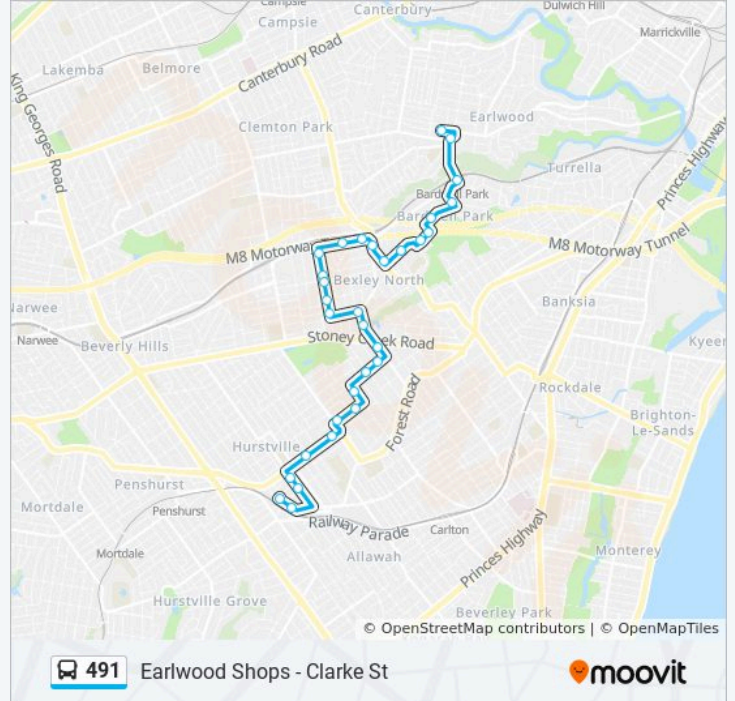

491 bus Info

Direction: Earlwood Shops - Clarke St

Stops: 31

Trip Duration: 23 min

Line Summary:

Staples St at Shaw St

Shaw St opp East Dr

Bexley North Library, Shaw St

Bexley North Station, Bexley Rd

Bexley Rd opp Whitbread Park

Barnsbury Gr after Kingsland Rd N

Stotts Reserve, Churchill St

Churchill St at Richard Cres

Uniting Memorial Church, Barnsbury Gr

Devon Rd opp Charles Daly Reserve

Bardwell Park Station, Hartill-Law Ave

Earwood Shops, Homer St, Stand C

Earwood Shops, Clarke St, Stand B

Direction: Earwood Shops - Clarke St

37 stops

[VIEW LINE SCHEDULE](#)

Club Five Dock RSL, Great North Road

Cameron Ave at Larkhall Ave

Earlwood Shops, Clarke St, Stand A

Direction: Earlwood Shops - Homer St

26 stops

[VIEW LINE SCHEDULE](#)

Ashfield Station, Brown St, Stand C

Holden St after Liverpool Rd

Holden St at Arthur St