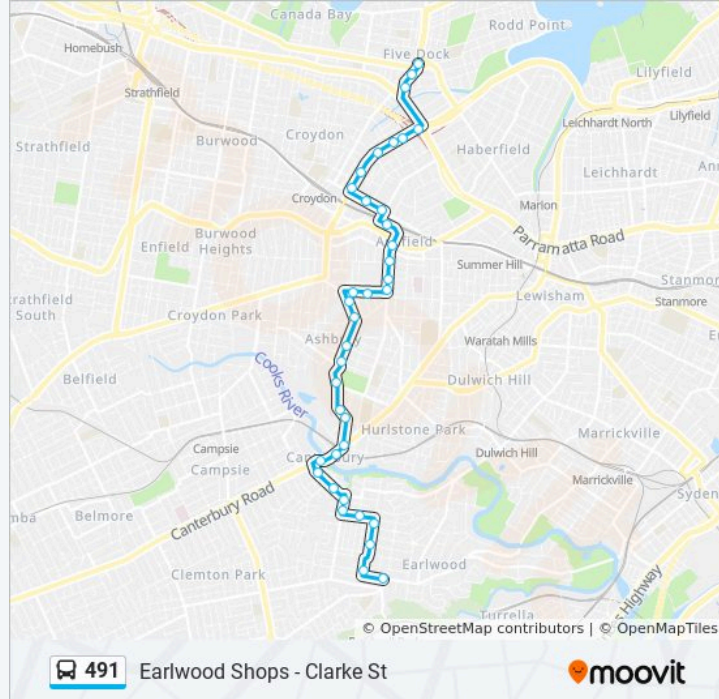

Saint Mary MacKillop Reserve, Canterbury Rd

Fore St opp Ivy St

Fore St after High St

Joanna Thompson Reserve, Woolcott St

Woolcott St at Elsie St

Caroline St at River St

Thompson St after Flers Ave

Thompson St at Kitchener Ave

Cameron Ave at Larkhall Ave

Earlwood Shops, Clarke St, Stand A

Direction: Earlwood Shops - Homer St

26 stops

[VIEW LINE SCHEDULE](#)

Ashfield Station, Brown St, Stand C

Holden St after Liverpool Rd

Holden St at Arthur St

Thompson St after Flers Ave

Thompson St at Kitchener Ave

Cameron Ave at Larkhall Ave

Earlwood Shops, Homer St, Stand C

Direction: Earlwood Shops - Homer St

Stops: 26

Trip Duration: 25 min

Line Summary:

Direction: Elizabeth St (St Vincent's Primary)

26 stops

[VIEW LINE SCHEDULE](#)

Earlwood Shops, Clarke St, Stand B

Cameron Ave opp Lanark Ave

Thompson St opp Fricourt Ave

Thompson St at Caroline St

Caroline St at River St