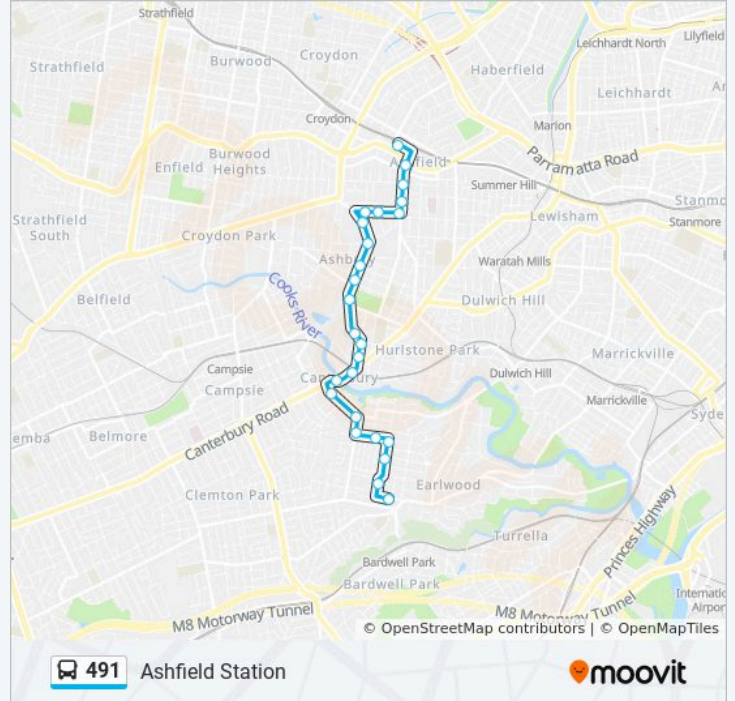

Direction: Ashfield Station

25 stops

[VIEW LINE SCHEDULE](#)

- Earlwood Shops, Clarke St, Stand B
- Cameron Ave opp Lanark Ave
- Thompson St opp Fricourt Ave
- Thompson St at Caroline St
- Caroline St at River St
- Woolcott St opp Caroline St
- Fore St after Woolcott St
- Fore St at Ivy St
- Canterbury Rd opp Saint Mary MacKillop Reserve
- Canterbury Station, Canterbury Rd, Stand E
- Jeffrey St at Robert St
- Jeffrey St at John St
- King St opp Frederick St
- Canterbury Park Racecourse, King St
- King St opp First St
- King St opp Third St
- King St at Trevenar St
- Milton St before Palace St
- Palace St at Shepherd Lane
- Palace St opp Allibone St

491 bus Info

Direction: Ashfield Station

Stops: 25

Trip Duration: 21 min

Line Summary:

Palace St at Holden St

Holden St opp Robert St

Holden St at Arthur St

Holden St at Liverpool Rd

Ashfield Station, Brown St, Stand D

Direction: Canterbury Station

15 stops

[VIEW LINE SCHEDULE](#)

Ashfield Station, Brown St, Stand C

Holden St after Liverpool Rd

Holden St at Arthur St

Cameron Ave at Larkhall Ave

Earlwood Shops, Clarke St, Stand A

Direction: Earlwood Shops - Homer St

26 stops

[VIEW LINE SCHEDULE](#)

Ashfield Station, Brown St, Stand C

Holden St after Liverpool Rd

Holden St at Arthur St