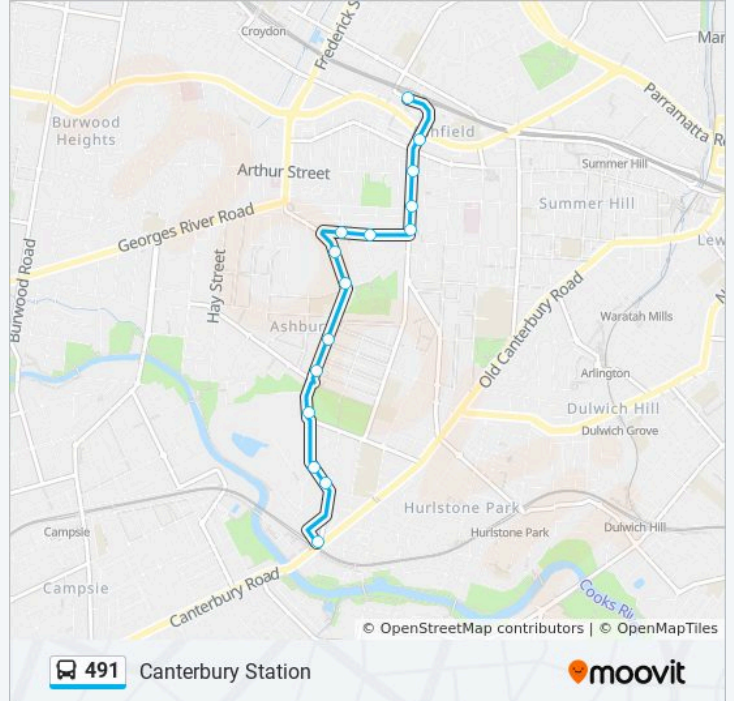

Direction: Ashfield Station

25 stops

[VIEW LINE SCHEDULE](#)

- Earlwood Shops, Clarke St, Stand B
- Cameron Ave opp Lanark Ave
- Thompson St opp Fricourt Ave
- Thompson St at Caroline St
- Caroline St at River St
- Woolcott St opp Caroline St
- Fore St after Woolcott St
- Fore St at Ivy St
- Canterbury Rd opp Saint Mary MacKillop Reserve
- Canterbury Station, Canterbury Rd, Stand E
- Jeffrey St at Robert St
- Jeffrey St at John St
- King St opp Frederick St
- Canterbury Park Racecourse, King St
- King St opp First St
- King St opp Third St
- King St at Trevenar St
- Milton St before Palace St
- Palace St at Shepherd Lane
- Palace St opp Allibone St

Holden St at Liverpool Rd

Ashfield Station, Brown St, Stand D

Direction: Canterbury Station

15 stops

[VIEW LINE SCHEDULE](#)

Ashfield Station, Brown St, Stand C

Holden St after Liverpool Rd

Holden St at Arthur St

King St opp Canterbury Park Racecourse

King St at Frederick St

King St opp John St

Canterbury Station, Broughton St, Stand A

491 bus Time Schedule

Canterbury Station Route Timetable:

Sunday	Not Operational
Monday	Not Operational
Tuesday	09:01
Wednesday	09:01
Thursday	09:01
Friday	09:01
Saturday	Not Operational

491 bus Info

Direction: Canterbury Station

Stops: 15

Trip Duration: 12 min

Line Summary:

Direction: Earlwood Shops - Clarke St

31 stops

[VIEW LINE SCHEDULE](#)