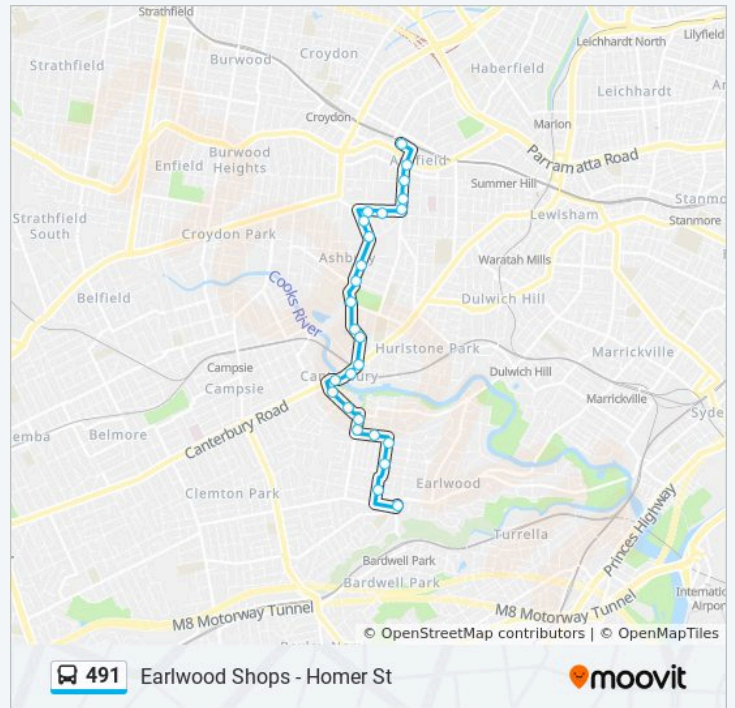

Thompson St after Flers Ave

Thompson St at Kitchener Ave

Cameron Ave at Larkhall Ave

Earlwood Shops, Homer St, Stand C

Direction: Earlwood Shops - Homer St

Stops: 26

Trip Duration: 25 min

Line Summary:

Direction: Elizabeth St (St Vincent's Primary)

26 stops

[VIEW LINE SCHEDULE](#)

Earlwood Shops, Clarke St, Stand B

Cameron Ave opp Lanark Ave

Thompson St opp Fricourt Ave

Thompson St at Caroline St

Caroline St at River St

Ashfield Station, Brown St, Stand D

Elizabeth St at Charlotte St

Direction: Five Dock Shops

65 stops

[VIEW LINE SCHEDULE](#)

Hurstville Station, McMahon St, Stand D

Westfield Hurstville, Forest Rd

Park Rd at Cross St

491 bus Info

Direction: Five Dock Shops

Stops: 65

Trip Duration: 61 min

Line Summary:

Staples St at Alston St

Staples St at Park St

Staples St at Edward St