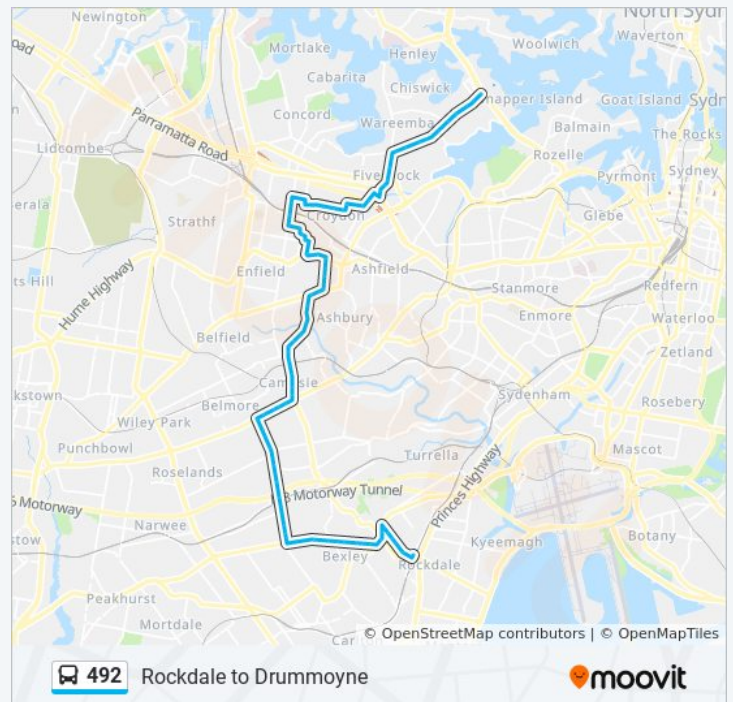

Westfield Burwood, Shaftesbury Rd

Westfield Burwood, Burwood Rd

Burwood Station, Burwood Rd, Stand F

Clarence St at Burwood Rd

Club Burwood RSL, Clarence St

Fitzroy St after Shaftesbury Rd

Tahlee St at Murray St

Devonshire St after Murray St

Devonshire St at Liverpool Rd

Liverpool Rd opp Brighton St

Liverpool Rd at Malvern Ave

Greenhills St after Liverpool Rd

Greenhills St at Mills St

Greenhills St at Arthur St

Greenhills St at Georges River Rd

492 bus Info

Direction: Rockdale Stn (Railway St)

Stops: 84

Trip Duration: 67 min

Line Summary:

Georges River Rd before Croydon Ave

Georges River Rd opp Croydon Park Public School

Brighton Ave at Queensborough Rd