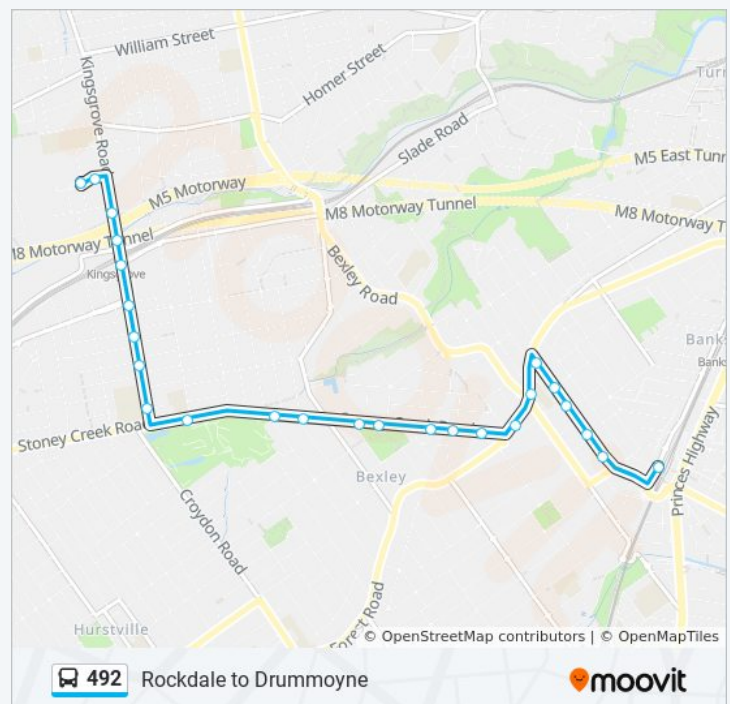

Direction: Kingsgrove Depot

24 stops

[VIEW LINE SCHEDULE](#)

Rockdale Station, Railway St, Stand H
Frederick St after Watkin St
Frederick St before Linwood Ave
Frederick St opp Menaville Home
Frederick St at Forest Rd
Bexley Public School, Forest Rd
Bexley Shops, Forest Rd
Stoney Creek Rd opp Bexley RSL Club
St Gabriel's Catholic Church, Stoney Creek Rd
Stoney Creek Rd opp Eton St
Bexley Park, Stoney Creek Rd
Stoney Creek Rd at Henderson Rd
Stoney Creek Rd at Mimosa St
Stoney Creek Rd at St Georges Rd
Stoney Creek Rd opp Kingsgrove Public School
Kingsgrove High School, Kingsgrove Rd
Kingsgrove Rd at Morris Ave
Kingsgrove Rd at Moreton Ave
Kingsgrove Rd at Morgan St
Kingsgrove Station, Kingsgrove Rd
Kingsgrove Rd after Commercial Rd
Forrester Reserve, Kingsgrove Rd
Omnibus Rd after Kingsgrove Rd
Kingsgrove Bus Depot, Richland St

Direction: Kingsgrove Depot

63 stops

[VIEW LINE SCHEDULE](#)

Lyons Rd at Formosa St
Lyons Rd at Tranmere St

492 bus Time Schedule

Kingsgrove Depot Route Timetable:

Sunday	00:18 - 23:18
Monday	00:18 - 23:20
Tuesday	00:20 - 23:20
Wednesday	00:20 - 23:20
Thursday	00:20 - 23:20
Friday	00:20 - 23:20
Saturday	00:20 - 19:48

492 bus Info

Direction: Kingsgrove Depot

Stops: 24

Trip Duration: 15 min

Line Summary:

492 bus Time Schedule

Kingsgrove Depot Route Timetable:

Sunday	00:20 - 18:53
Monday	09:19 - 20:25
Tuesday	09:19 - 20:25

Liverpool Rd opp Brighton St

Liverpool Rd at Malvern Ave

Greenhills St after Liverpool Rd

Wednesday	09:19 - 20:25
Thursday	09:19 - 20:25
Friday	09:19 - 20:25
Saturday	19:50

492 bus Info

Direction: Kingsgrove Depot