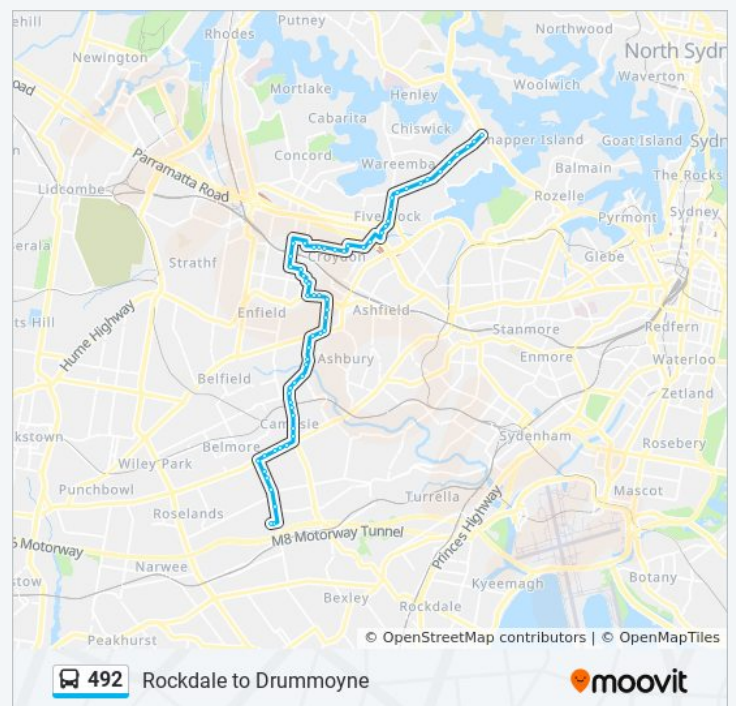

Burwood Station, Burwood Rd, Stand F

Clarence St at Burwood Rd

Club Burwood RSL, Clarence St

Fitzroy St after Shaftesbury Rd

Tahlee St at Murray St

Devonshire St after Murray St

Devonshire St at Liverpool Rd

Liverpool Rd opp Brighton St

Liverpool Rd at Malvern Ave

Greenhills St after Liverpool Rd

Wednesday	09:19 - 20:25
Thursday	09:19 - 20:25
Friday	09:19 - 20:25
Saturday	19:50

492 bus Info

Direction: Kingsgrove Depot

Stops: 63

Trip Duration: 41 min

Line Summary:

Greenhills St at Mills St
Greenhills St at Arthur St
Greenhills St at Georges River Rd
Georges River Rd before Croydon Ave
Georges River Rd opp Croydon Park Public School
Brighton Ave at Queensborough Rd
Brighton Ave at Albert Rd
Croydon Park, Brighton Ave
Brighton Ave after Moore St
Brighton Ave at Browning St
Lofts Garden, Brighton Ave
Beamish St opp Ninth Ave
Campsie Station, Beamish St, Stand C
Beamish St opp ANZAC Mall
Beamish St at Evaline St
Beamish St at Unara St
Dan's Corner, Beamish St
Canterbury Rd at Viking St
Canterbury Rd at Troy St
Canterbury Rd opp Canterbury Hospital
Canterbury Rd at Chelmsford Ave
Kingsgrove Rd at Forbes Ave
Kingsgrove Rd at St Jude Cres
Kingsgrove Rd after Harp St
Kingsgrove Rd at Turton Ave
Kingsgrove Rd opp Kingsgrove North High School
Omnibus Rd after Kingsgrove Rd
Kingsgrove Bus Depot, Richland St

Devonshire St after Murray St

Devonshire St at Liverpool Rd

Liverpool Rd opp Brighton St

Liverpool Rd at Malvern Ave

Greenhills St after Liverpool Rd

Greenhills St at Mills St

Greenhills St at Arthur St

Greenhills St at Georges River Rd