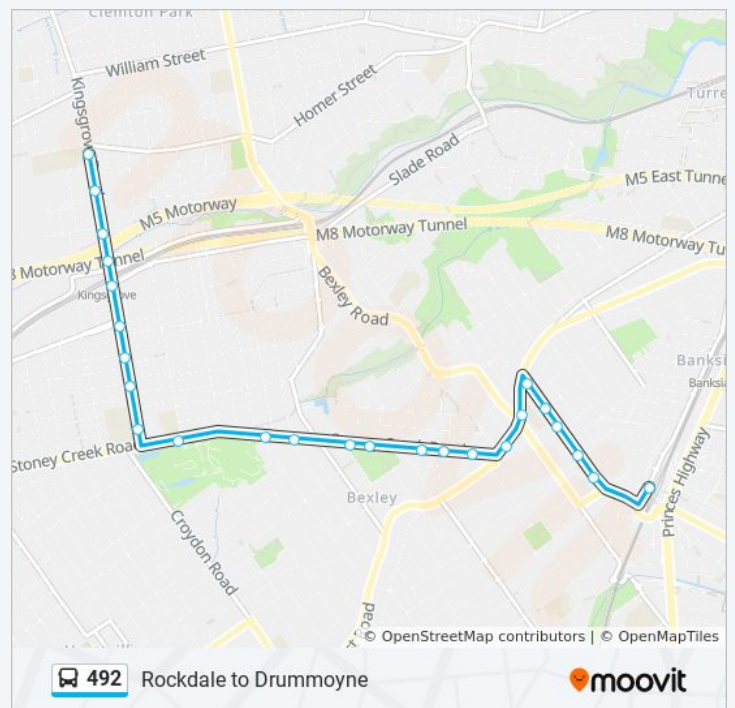

Stops: 63

Trip Duration: 41 min

Line Summary:

Greenhills St at Mills St
Greenhills St at Arthur St
Greenhills St at Georges River Rd
Georges River Rd before Croydon Ave
Georges River Rd opp Croydon Park Public School
Brighton Ave at Queensborough Rd
Brighton Ave at Albert Rd
Croydon Park, Brighton Ave
Brighton Ave after Moore St
Brighton Ave at Browning St
Lofts Garden, Brighton Ave
Beamish St opp Ninth Ave
Campsie Station, Beamish St, Stand C
Beamish St opp ANZAC Mall
Beamish St at Evaline St
Beamish St at Unara St
Dan's Corner, Beamish St
Canterbury Rd at Viking St
Canterbury Rd at Troy St
Canterbury Rd opp Canterbury Hospital
Canterbury Rd at Chelmsford Ave
Kingsgrove Rd at Forbes Ave
Kingsgrove Rd at St Jude Cres
Kingsgrove Rd after Harp St
Kingsgrove Rd at Turton Ave
Kingsgrove Rd opp Kingsgrove North High School
Omnibus Rd after Kingsgrove Rd
Kingsgrove Bus Depot, Richland St

Tuesday	08:18
Wednesday	08:18
Thursday	08:18
Friday	08:18
Saturday	Not Operational

492 bus Info

Direction: Kingsgrove North High

Stops: 24

Trip Duration: 20 min

Line Summary:

Direction: Rockdale Stn (Railway St)

84 stops

[VIEW LINE SCHEDULE](#)

St Georges Cres at Lyons Rd
 Lyons Rd at Formosa St
 Lyons Rd at Tranmere St
 Lyons Rd at Thompson St
 Lyons Rd at Gipps St
 Lyons Rd at Janet St

492 bus Time Schedule

Rockdale Stn (Railway St) Route Timetable:

Devonshire St after Murray St

Devonshire St at Liverpool Rd

Liverpool Rd opp Brighton St

Liverpool Rd at Malvern Ave

Greenhills St after Liverpool Rd

Greenhills St at Mills St

Greenhills St at Arthur St

Greenhills St at Georges River Rd