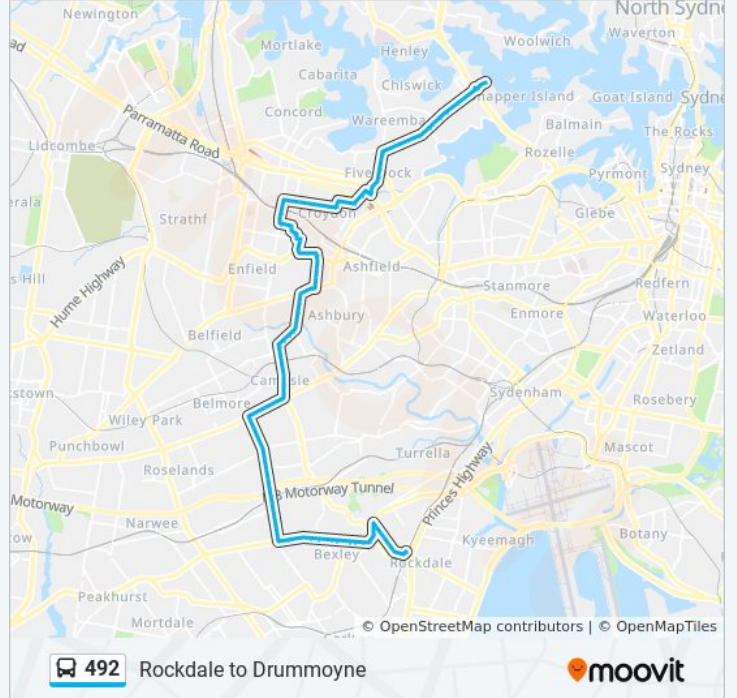

Devonshire St after Murray St

Devonshire St at Liverpool Rd

Liverpool Rd opp Brighton St

Liverpool Rd at Malvern Ave

Greenhills St after Liverpool Rd

Greenhills St at Mills St

Greenhills St at Arthur St

Greenhills St at Georges River Rd

Stoney Creek Rd at St Georges Rd

Stoney Creek Rd opp Kingsgrove Public School

Kingsgrove High School, Kingsgrove Rd

Kingsgrove Rd at Morris Ave

492 bus Time Schedule

Scalabrini Village Route Timetable:

Sunday	Not Operational
Monday	11:24 - 12:24
Tuesday	11:24 - 12:24
Wednesday	11:24 - 12:24
Thursday	11:24 - 12:24
Friday	11:24 - 12:24
Saturday	Not Operational

492 bus Info

Direction: Scalabrini Village

Stops: 87

Trip Duration: 77 min

Line Summary:

Kingsgrove Rd at Moreton Ave
Kingsgrove Rd at Morgan St
Kingsgrove Station, Kingsgrove Rd
Kingsgrove Rd after Commercial Rd
Forrester Reserve, Kingsgrove Rd
Kingsgrove Rd at Omnibus Rd
Kingsgrove North High School, Kingsgrove Rd
Kingsgrove Rd at Oatley St
Kingsgrove Rd at Archibald St
Kingsgrove Rd at Moncur Ave
Kingsgrove Rd at Rod St
Kingsgrove Rd before Canterbury Rd
Canterbury Rd opp Chelmsford Ave
Canterbury Rd at Tudor St
Canterbury Hospital, Canterbury Rd
Canterbury Rd opp Wade St
Canterbury Rd opp Viccliffe Ave
Beamish St opp Dan's Corner
Beamish St opp Unara St
Beamish St at Evaline St
Campsie Station, Beamish St, Stand B
Beamish St opp Lofts Garden
Brighton Ave opp Browning St
Brighton Ave at Tennyson St
Brighton Ave opp Moore St
Brighton Ave opp Mildura Reserve
Brighton Ave at Wentworth St
Brighton Ave opp Queensborough Rd
Croydon Park Public School, Georges River Rd
Georges River Rd after Croydon Ave
Greenhills St at Arthur St
Greenhills St opp Mills St
Greenhills St at Liverpool Rd

Liverpool Rd before Croydon Ave

Liverpool Rd at Brighton St

Devonshire St after Liverpool Rd

Devonshire St at Murray St

Tahlee St opp Murray St

Fitzroy St at Weldon St

Club Burwood RSL, Clarence St

Clarence St at Burwood Rd