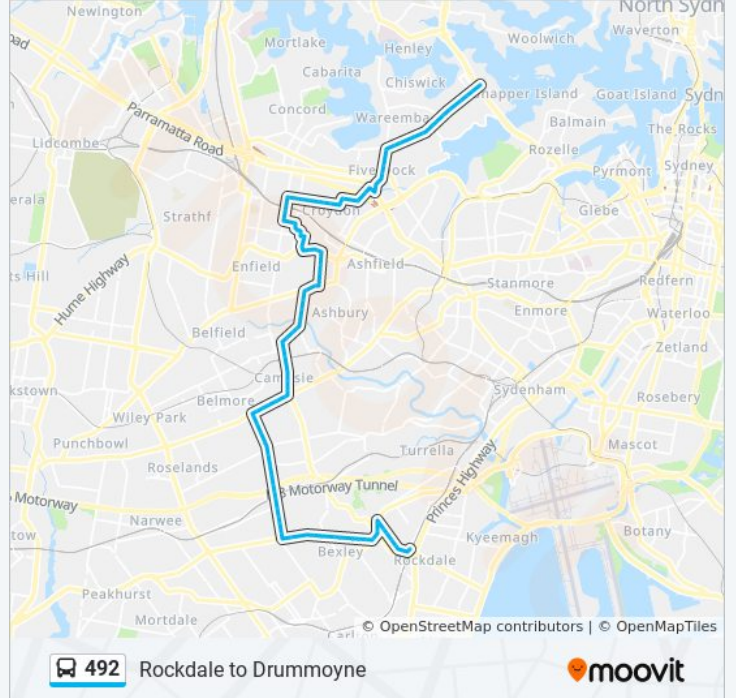

492 bus Info

Direction: Drummoyne

Stops: 86

Trip Duration: 70 min

Line Summary:

Forrester Reserve, Kingsgrove Rd
Kingsgrove Rd at Omnibus Rd
Kingsgrove North High School, Kingsgrove Rd
Kingsgrove Rd at Oatley St
Kingsgrove Rd at Archibald St
Kingsgrove Rd at Moncur Ave
Kingsgrove Rd at Rod St
Kingsgrove Rd before Canterbury Rd
Canterbury Rd opp Chelmsford Ave
Canterbury Rd at Tudor St
Canterbury Hospital, Canterbury Rd
Canterbury Rd opp Wade St
Canterbury Rd opp Viccliffe Ave
Beamish St opp Dan's Corner
Beamish St opp Unara St
Beamish St at Evaline St
Campsie Station, Beamish St, Stand B
Beamish St opp Lofts Garden
Brighton Ave opp Browning St
Brighton Ave at Tennyson St
Brighton Ave opp Moore St
Brighton Ave opp Mildura Reserve
Brighton Ave at Wentworth St
Brighton Ave opp Queensborough Rd
Croydon Park Public School, Georges River Rd
Georges River Rd after Croydon Ave
Greenhills St at Arthur St
Greenhills St opp Mills St
Greenhills St at Liverpool Rd
Liverpool Rd before Croydon Ave
Liverpool Rd at Brighton St
Devonshire St after Liverpool Rd
Devonshire St at Murray St

Tahlee St opp Murray St

Fitzroy St at Weldon St

Club Burwood RSL, Clarence St

Clarence St at Burwood Rd

Burwood Station, Burwood Rd, Stand E

Westfield Burwood, Victoria St

Victoria St at Shaftesbury Rd

Victoria St at Lucas Rd