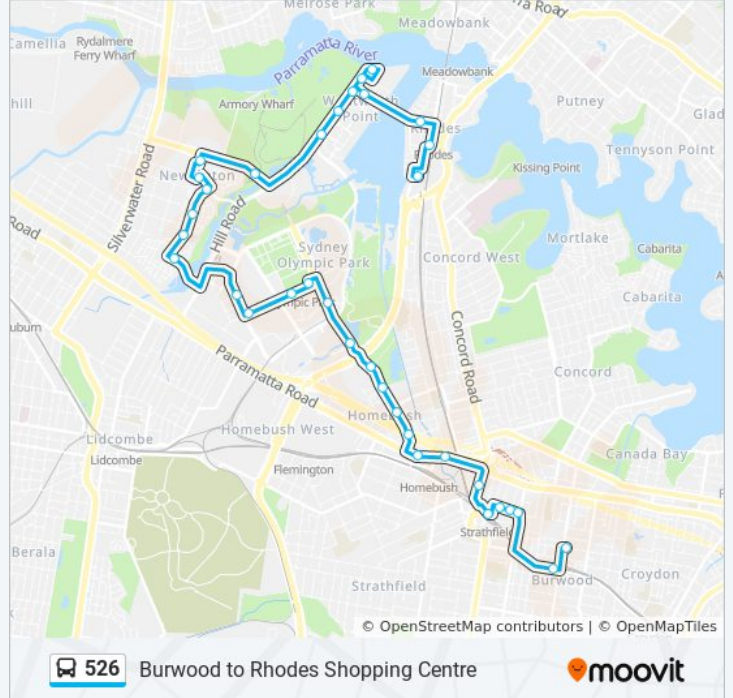

Olympic Park Station, Park St

Australia Ave opp Figtree Dr

Bicentennial Park, Australia Ave

Underwood Road opp DFO Homebush

Underwood Rd opp Coleman Ave

Underwood Rd after Pomeroy St

Underwood Rd before Powell St

Parramatta Rd opp Knight St

Parramatta Rd at George St

Leicester Ave after Parramatta Rd

Strathfield Station, Everton Rd, Stand D

Cooper St at Roberts St

Cooper St at Philip St

Cooper St at Wentworth Rd

Burwood Station, Railway Pde, Stand A

Westfield Burwood, Victoria St

Direction: Concord High School

41 stops

[VIEW LINE SCHEDULE](#)

Rhodes Waterside, Rider Bvd

Rhodes Station, Walker St, Stand C

Gauthorpe St at Marquet St

Footbridge Bvd opp Marina Square