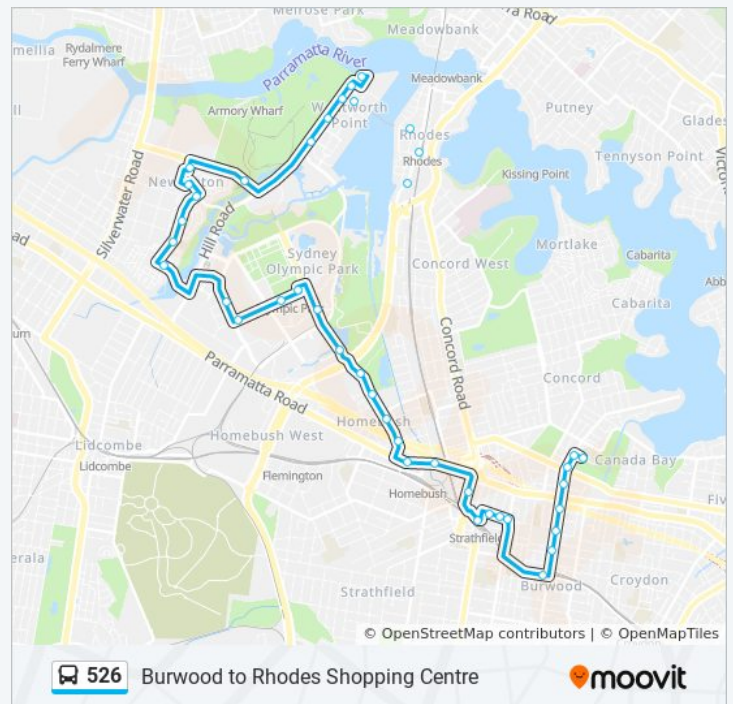

Underwood Rd opp Coleman Ave

Underwood Rd after Pomeroy St

Underwood Rd before Powell St

Parramatta Rd opp Knight St

Parramatta Rd at George St

Leicester Ave after Parramatta Rd

Strathfield Station, Everton Rd, Stand D

Cooper St at Roberts St

Cooper St at Philip St

Cooper St at Wentworth Rd

Burwood Station, Railway Pde, Stand A

Burwood Rd opp Westfield Burwood

Burwood Park, Burwood Rd

Burwood Rd before Parramatta Rd

Burwood Rd after Burton St

Burwood Rd at Gipps St

Burwood Rd at Stanley St

Concord High School, Stanley St

37 stops

[VIEW LINE SCHEDULE](#)

- Concord High School, Stanley St
- Burwood Rd at Stanley St
- Concord Private Hospital, Burwood Rd
- Burwood Rd before Burton St
- Burwood Rd at Parramatta Rd
- Burwood Rd opp Burwood Park
- Westfield Burwood, Burwood Rd
- Burwood Station, Railway Pde, Stand B
- Burwood Public School, Railway Pde
- Cooper St opp Philip St
- Cooper St opp Roberts St
- Strathfield Station, Everton Rd, Stand B
- Leicester Ave before Parramatta Rd
- Parramatta Rd at Nipper St
- Parramatta Rd at Station St
- Underwood Rd after Powell St
- Underwood Rd before Pomeroy St
- Underwood Rd at Coleman Ave
- DFO Homebush, Underwood Rd
- Australia Ave opp Bicentennial Park
- Australia Ave before Herb Elliott Ave
- Park St opp Olympic Park Station
- Dawn Fraser Ave opp Olympic Park Station
- Dawn Fraser Ave before Edwin Flack Ave
- Edwin Flack Ave opp Accor Stadium
- John Ian Wing Pde before Pereira St
- Newington Bvd opp Newington Public School
- Newington Bvd opp Buruwang Park
- Pierre de Coubertin Park, Newington Bvd
- Newington Community Centre, Avenue of Europe
- Avenue of Africa before Holker St