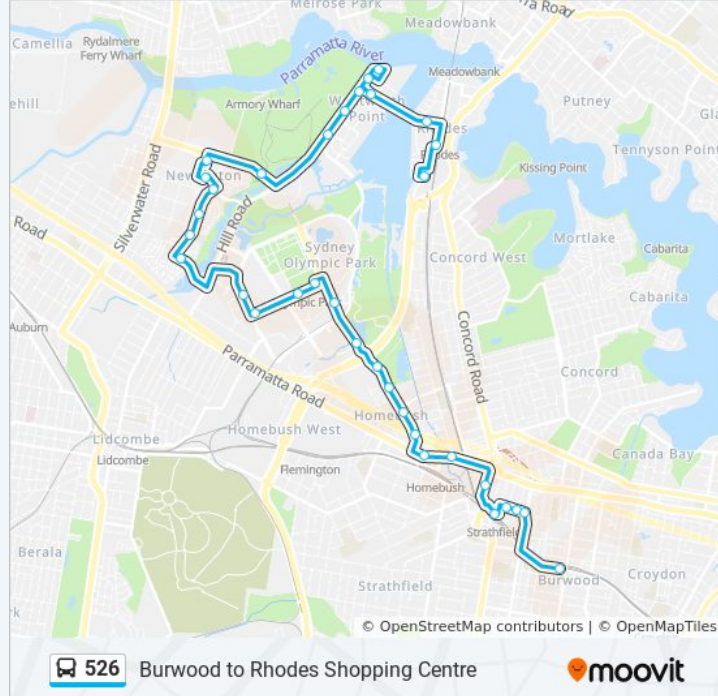

526 bus Info

Direction: Burwood Station (Railway Pde)

Stops: 34

Trip Duration: 37 min

Line Summary:

Bicentennial Park, Australia Ave

Underwood Road opp DFO Homebush

Underwood Rd opp Coleman Ave

Underwood Rd after Pomeroy St

Underwood Rd before Powell St

Parramatta Rd opp Knight St

Parramatta Rd at George St

Leicester Ave after Parramatta Rd

Strathfield Station, Everton Rd, Stand D

Cooper St at Roberts St

Cooper St at Philip St

Cooper St at Wentworth Rd

Burwood Station, Railway Pde, Stand A

Direction: Burwood Westfield

35 stops

[VIEW LINE SCHEDULE](#)

Rhodes Waterside, Rider Bvd

Rhodes Station, Walker St, Stand C

Gauthorpe St at Marquet St

Footbridge Bvd opp Marina Square

Sydney Olympic Park Wharf, Hill Rd

Hill Rd after Burroway Rd

Hill Rd at Half St

Hill Rd at Nuvolari Pl

Hill Rd at Stromboli Strait

Holker St after Hill Rd