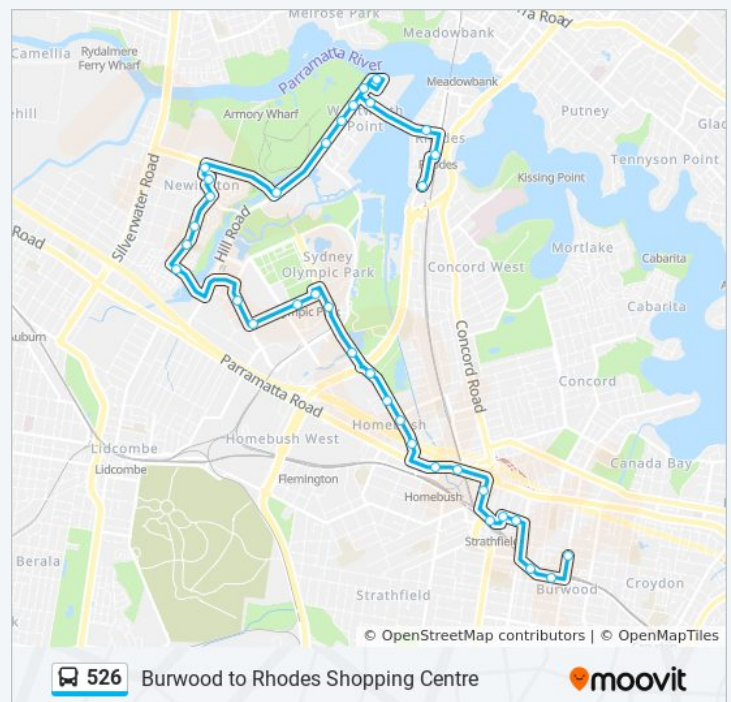

Edwin Flack Ave opp Accor Stadium

John Ian Wing Pde before Pereira St

Newington Bvd opp Newington Public School

Newington Bvd opp Buruwang Park

Pierre de Coubertin Park, Newington Bvd

526 bus Time Schedule

Rhodes Shopping Centre (Rider Bvd) Route
Timetable:

Sunday	07:03 - 23:17
Monday	05:20 - 23:48
Tuesday	05:20 - 23:48
Wednesday	05:20 - 23:48
Thursday	05:20 - 23:48
Friday	05:20 - 23:48
Saturday	07:06 - 23:49

526 bus Info

Direction: Rhodes Shopping Centre (Rider Bvd)

Stops: 35

Trip Duration: 48 min

Line Summary:

Newington Community Centre, Avenue of Europe

Avenue of Africa before Holker St

Hill Rd at Holker St

Hill Rd opp Stromboli Strait

Hill Rd opp Nuvolari Pl

Hill Rd opp Half St

Hill Rd opp Burroway Rd

Sydney Olympic Park Wharf, Hill Rd

Marina Square, Footbridge Bvd

Gauthorpe St opp Marquet St

Rhodes Station, Walker St, Stand D