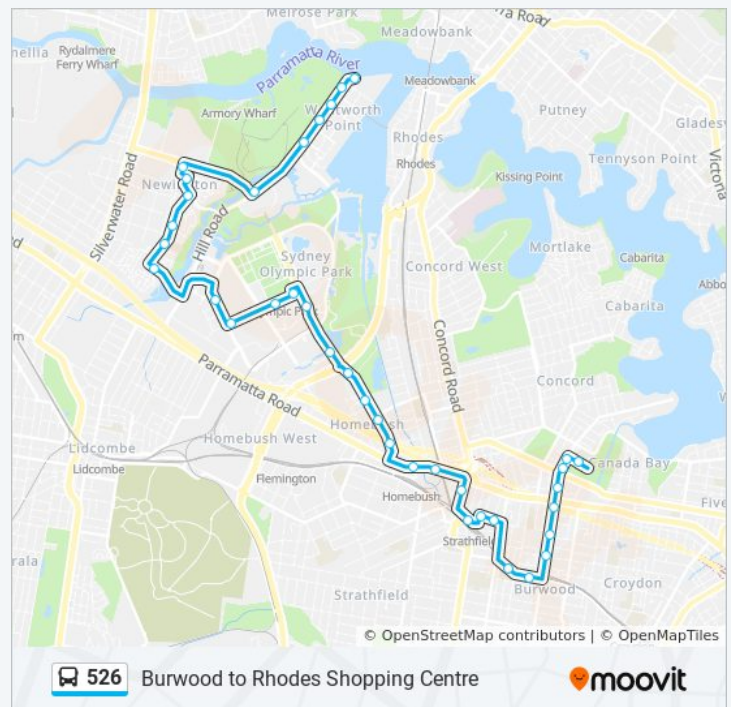

Burwood Rd at Gipps St

Burwood Rd at Stanley St

Concord High School, Stanley St

37 stops

[VIEW LINE SCHEDULE](#)

- Concord High School, Stanley St
- Burwood Rd at Stanley St
- Concord Private Hospital, Burwood Rd
- Burwood Rd before Burton St
- Burwood Rd at Parramatta Rd
- Burwood Rd opp Burwood Park
- Westfield Burwood, Burwood Rd
- Burwood Station, Railway Pde, Stand B
- Burwood Public School, Railway Pde
- Cooper St opp Philip St
- Cooper St opp Roberts St
- Strathfield Station, Everton Rd, Stand B
- Leicester Ave before Parramatta Rd
- Parramatta Rd at Nipper St
- Parramatta Rd at Station St
- Underwood Rd after Powell St
- Underwood Rd before Pomeroy St
- Underwood Rd at Coleman Ave
- DFO Homebush, Underwood Rd
- Australia Ave opp Bicentennial Park
- Australia Ave before Herb Elliott Ave
- Park St opp Olympic Park Station
- Dawn Fraser Ave opp Olympic Park Station
- Dawn Fraser Ave before Edwin Flack Ave
- Edwin Flack Ave opp Accor Stadium
- John Ian Wing Pde before Pereira St
- Newington Bvd opp Newington Public School
- Newington Bvd opp Buruwang Park
- Pierre de Coubertin Park, Newington Bvd
- Newington Community Centre, Avenue of Europe
- Avenue of Africa before Holker St

Olympic Park Wharf Route Timetable:

Sunday	Not Operational
Monday	15:20
Tuesday	15:20
Wednesday	15:20
Thursday	15:20
Friday	15:20
Saturday	Not Operational

526 bus Info

Direction: Olympic Park Wharf

Stops: 37

Trip Duration: 56 min

Line Summary:

Hill Rd at Holker St

Hill Rd opp Stromboli Strait

Hill Rd opp Nuvolari Pl

Hill Rd opp Half St

Hill Rd opp Burroway Rd

Sydney Olympic Park Wharf, Hill Rd

Direction: Rhodes Shopping Centre (Rider Bvd)

35 stops

[VIEW LINE SCHEDULE](#)

Westfield Burwood, Burwood Rd

Burwood Station, Railway Pde, Stand B

Burwood Public School, Railway Pde

Cooper St opp Philip St

Cooper St opp Roberts St