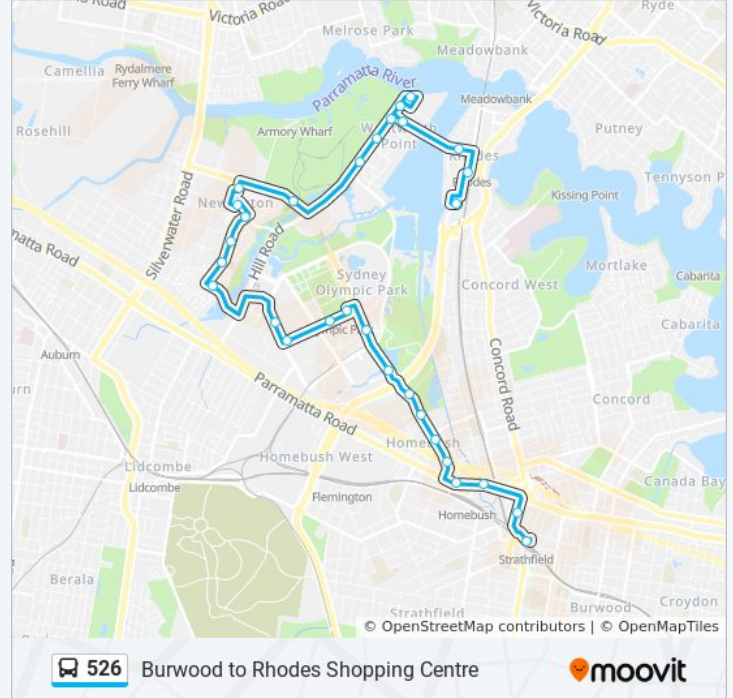

Cooper St at Philip St

Cooper St at Wentworth Rd

Burwood Station, Railway Pde, Stand A

Direction: Burwood Westfield

35 stops

[VIEW LINE SCHEDULE](#)

Rhodes Waterside, Rider Bvd

Rhodes Station, Walker St, Stand C

Stops: 30

Trip Duration: 27 min

Line Summary:

Dawn Fraser Ave after Edwin Flack Ave

Olympic Park Station, Dawn Fraser Ave

Olympic Park Station, Park St

Australia Ave opp Figtree Dr

Bicentennial Park, Australia Ave

Underwood Road opp DFO Homebush

Underwood Rd opp Coleman Ave

Underwood Rd after Pomeroy St

Underwood Rd before Powell St

Parramatta Rd opp Knight St

Parramatta Rd at George St

Leicester Ave after Parramatta Rd

Strathfield Station, Everton Rd, Stand D

526 bus time schedules and route maps are available in an offline PDF at moovitapp.com. Use the [Moovit App](#) to see live bus times, train schedule or subway schedule, and step-by-step directions for all public transit in Sydney.