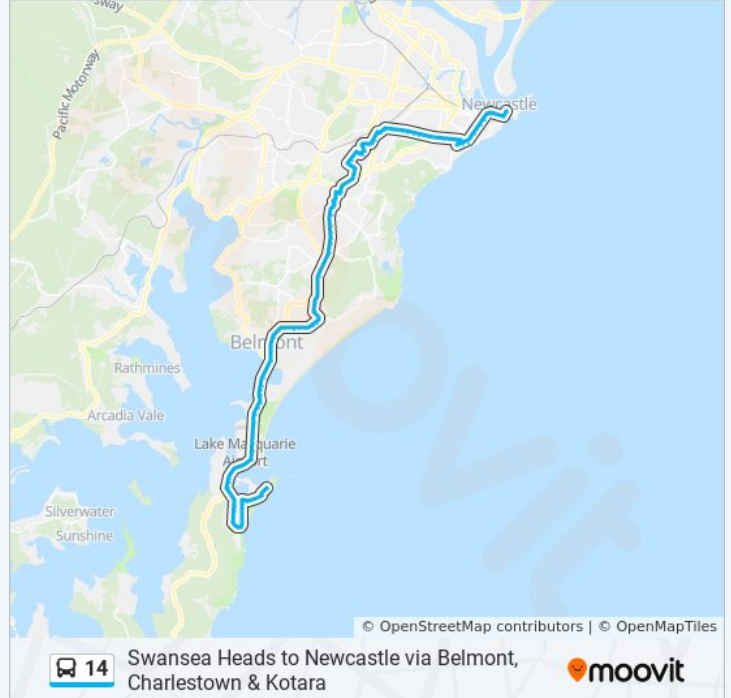

### Direction: Swansea Heads

105 stops

[VIEW LINE SCHEDULE](#)

Customs House, Watt St

King St at Bolton St

King St at Perkins St

King St before Darby St

Darby St opp Newcastle Art Gallery

Darby St before Bull St

Darby St at Parry St

Cooks Hill Commercial Centre, Darby St

Darby St at Parkway Ave

Darby St at Bar Beach Ave

Patrick St at Burwood St

The Junction Public School, Watkins St

### 14 bus Info

**Direction:** Swansea Heads

**Stops:** 105

**Trip Duration:** 58 min

**Line Summary:**

Glebe Rd opp Junction Fair  
Glebe Rd before Lingard St  
Glebe Rd opp Merewether Uniting Church  
Glebe Rd after City Rd  
Glebe Rd at Edward St  
Glebe Rd at Henry St  
Glebe Rd opp Neill Tce  
Glebe Rd at James St  
Glebe Rd at Fellowes St  
Glebe Rd opp Adamstown Bowling Club  
Glebe Rd opp Adamstown Park  
Glebe Rd opp Adamstown Uniting Church  
Glebe Rd opp West Park  
Park Ave opp Adamstown Station  
Park Ave before Bailey St  
Park Ave after Fletcher St  
Park Ave after Dibbs St  
Westfield Kotara, Park Ave  
Westfield Kotara, Lexington Pde  
Lexington Pde opp Rachael Ave  
Hudson Park, Lexington Pde  
Rosemont St at Princeton Ave  
Princeton Ave before Galena St  
Melissa Ave at Princeton Ave  
Melissa Ave at Madison Dr  
Madison Dr after Melissa Ave  
Madison Dr before Pacific Hwy  
Pacific Hwy after Ocean View Pde  
Smith St at Ida St  
Charlestown Branch Library, Ridley St  
Charlestown Square, Pearson St, Stand B  
Charlestown Square, Frederick St, Stand D  
Pacific Hwy opp Lions Park

Pacific Hwy at Abrahams Lane

Pacific Hwy before Oxford St

Pacific Hwy after Oxford St

Pacific Hwy opp Hughes St

Pacific Hwy opp Hunter Sports High

Pacific Hwy opp Mick Middleton Fields

Pacific Hwy after Groves Rd