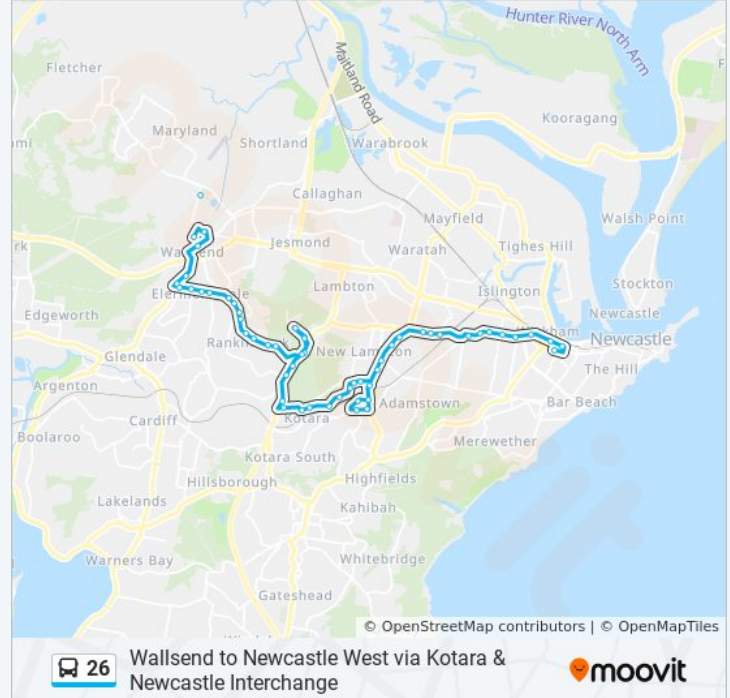

### Direction: Marketown

54 stops

[VIEW LINE SCHEDULE](#)

Callaghan College Wallsend Campus, Macquarie St

Wallsend District Library, Bunn St

Tyrrell St at Council St

Wal Herd Park, Cowper St

Lake Rd at Jubilee Rd

Belford St before Samdon St

Gregson Park, Tudor St

Tudor St at Murray St

Tudor St after Elcho St

Tudor St after Parry St

Hunter St at Florence St

Hunter St after Bellevue St

King St at National Park St

**Direction: Wallsend**

55 stops

[VIEW LINE SCHEDULE](#)

King St at National Park St

Hunter St opp Cooper St

Hunter St before Tudor St

Tudor St before Gordon Ave

Tudor St at Lawson St

Sunday	08:00 - 19:10
Monday	05:19 - 22:15
Tuesday	05:19 - 22:15
Wednesday	05:19 - 22:15
Thursday	05:19 - 22:15
Friday	05:19 - 22:15
Saturday	07:00 - 21:10

**26 bus Info**

**Direction:** Wallsend

**Stops:** 55