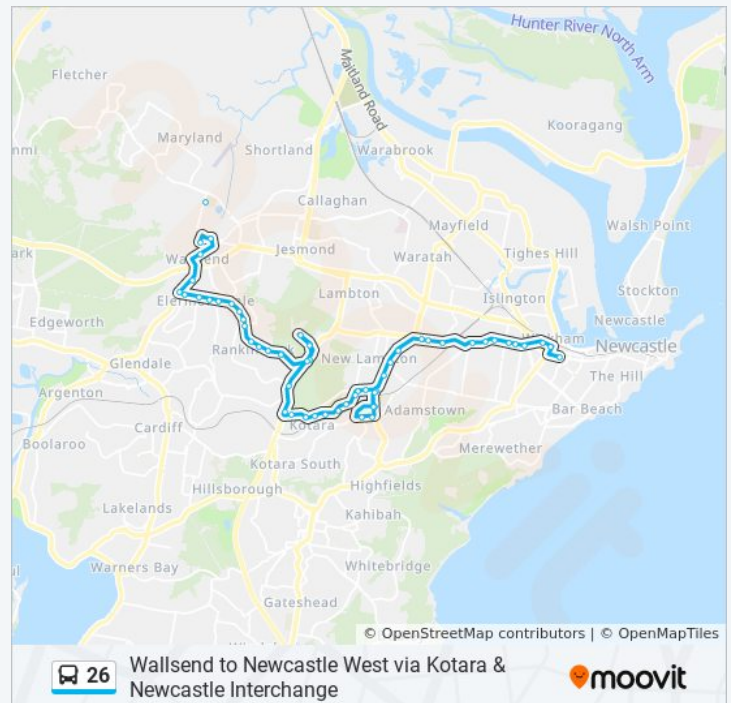

## Wallsend to Newcastle West via Kotara & Newcastle Interchange

Get The App

The 26 bus line (Wallsend to Newcastle West via Kotara & Newcastle Interchange) has 2 routes. For regular weekdays, their operation hours are:

**Direction: Wallsend**

55 stops

[VIEW LINE SCHEDULE](#)

King St at National Park St

Hunter St opp Cooper St

Hunter St before Tudor St

Tudor St before Gordon Ave

Tudor St at Lawson St

Sunday	08:00 - 19:10
Monday	05:19 - 22:15
Tuesday	05:19 - 22:15
Wednesday	05:19 - 22:15
Thursday	05:19 - 22:15
Friday	05:19 - 22:15
Saturday	07:00 - 21:10

**26 bus Info**

**Direction:** Wallsend

**Stops:** 55

**Trip Duration:** 46 min

**Line Summary:**

Grinsell St at Gregory Pde  
157 Grinsell St  
Carnley Ave opp Carisbrooke Ave  
Charlestown Rd opp Carnley Ave  
Lookout Rd at Grandview Rd  
Lookout Rd after McCaffrey Dr  
Kookaburra Cct opp Byrne Hall Dr  
John Hunter Hospital, Kookaburra Cct  
Kookaburra Cct at Byrne Hall Dr  
Lookout Rd opp McCaffrey Dr  
McCaffrey Dr after Marshall St  
McCaffrey Dr opp Dean Pde  
McCaffrey Dr opp Duval St  
McCaffrey Dr at Rosedale Cres  
McCaffrey Dr at Spencer St  
Croudace Rd at Grandview Rd  
Croudace Rd before Garsdale Ave  
Elmore Vale Shopping Centre, Croudace Rd  
Croudace Rd opp Urara Pde  
Croudace Rd opp Sherwood St  
Elmore Vale Public School, Croudace Rd  
Croudace Rd after Aries Way  
Woodlands Retirement Village, Lake Rd  
Lake Rd opp Jubilee Rd  
Cowper St opp Wal Herd Park  
Tyrrell St at Council St  
Bunn St opp Wallsend District Library  
Callaghan College Wallsend Campus, Macquarie St