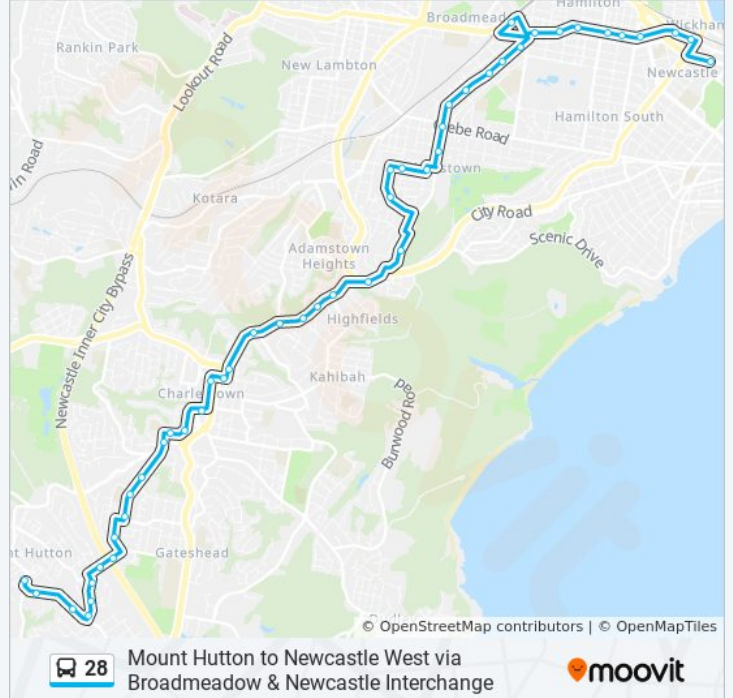

## Direction: Lake Macquarie Fair

47 stops

[VIEW LINE SCHEDULE](#)

- King St at National Park St
- Hunter St opp Cooper St
- Hunter St before Tudor St
- Tudor St before Gordon Ave
- Tudor St at Lawson St
- Tudor St at Murray St
- Hamilton Public School, Tudor St
- Belford St at Dixon St
- Belford St before Chatham St
- Broadmeadow Station, Graham Rd
- Brunker Rd at Koree St
- Brunker Rd at Awaba St
- Arthur Park, Brunker St
- Brunker Rd at Mandalong Rd
- Brunker Rd opp Olney Rd
- Brunker Rd after Glebe Rd
- St Columba's Primary School, Brunker Rd
- Date St opp Fletcher St
- Fletcher St opp Wood St
- William St at Fletcher St
- Garden Grove Pde opp Claremont Ave

Hickory Rd at Cassia Cres

Willow Rd at Redwood Cres

Willow Rd opp Kestrel Ave

Anglican Parish of Windale, Merrigum St

Merrigum St opp Lowanna Cres

Bahloo Reserve, Merrigum St

South St opp Tomaree Way

Wilson's Rd opp Lake Macquarie Fair

Wilson's Rd opp Lake Macquarie Fair

**Direction: Marketown King St**

47 stops

[VIEW LINE SCHEDULE](#)

Lake Macquarie Fair, Wilson's Rd

Lake Macquarie Fair, Wilson's Rd

**28 bus Time Schedule**

Marketown King St Route Timetable:

### 28 bus Info

**Direction:** Markettown King St

**Stops:** 47

**Trip Duration:** 41 min

**Line Summary:**

Brunker Rd after Coolah Rd

Brunker Rd after Heddon Rd

Broadmeadow Station, Graham Rd