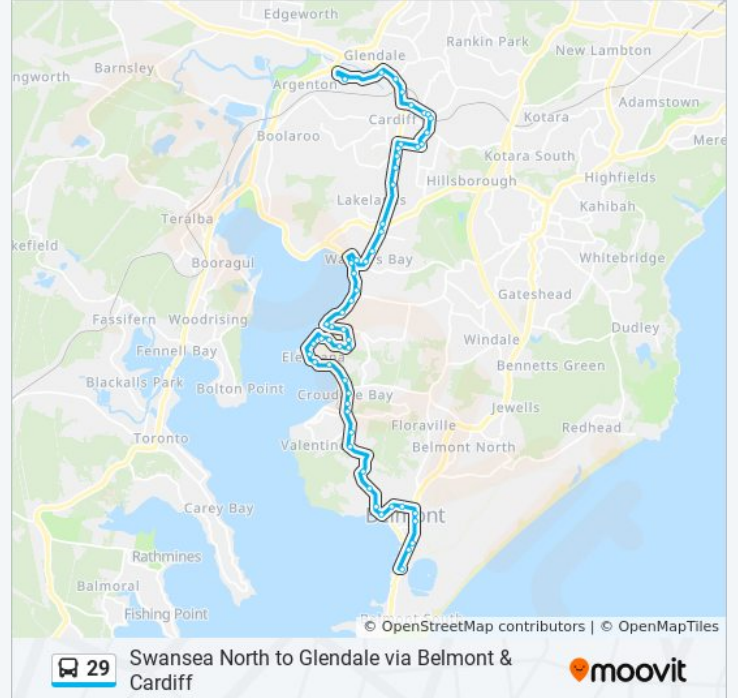

### 29 bus Info

**Direction:** Belmont

**Stops:** 55

**Trip Duration:** 39 min

**Line Summary:**

The Esplanade before King St

The Esplanade at James St

The Esplanade before Warners Bay Rd

Lewers St after Croudace Bay Rd

Ross St opp Belmont 16s

Evans St at Haig St

Evans St opp Robb St

Pacific Hwy after Livingstone St

Pacific Hwy at Merleview St

Pacific Hwy opp Macquarie St

Pacific Hwy at Gen St

**Direction: Glendale**

89 stops

[VIEW LINE SCHEDULE](#)

- Wallarah St at Dobinson Dr
- Chapman Oval, Kahibah St
- Chapman Oval, Pelican St
- Swansea Workers Club, Pelican St
- Pelican St at Belmont St
- Pelican St before Charles St
- Catherine St at Lake Rd
- Catherine St opp Bay St
- Catherine St at Cork Pl
- Marks St at Old Pacific Hwy
- Old Pacific Hwy opp Milray St
- Old Pacific Hwy after Wallace St
- Swansea Library, Pacific Hwy
- Pacific Hwy after Lake Rd
- Pacific Hwy opp Peel St
- Pacific Hwy after Little Pelican
- Pacific Hwy after Turea St
- Piriwal St after Warea St
- Piriwal St after Karoburra St
- Piriwal St before Bato St
- Pelican RSL, Pirriwal St
- Soldiers Rd opp Karog St
- Pacific Hwy at Soldiers Rd
- Lake Macquarie Airport, Pacific Hwy
- Pacific Hwy at Docker St
- Pacific Hwy before Docker St
- Pacific Hwy at Marks Point Rd
- Marks Point Rd after Pacific Hwy