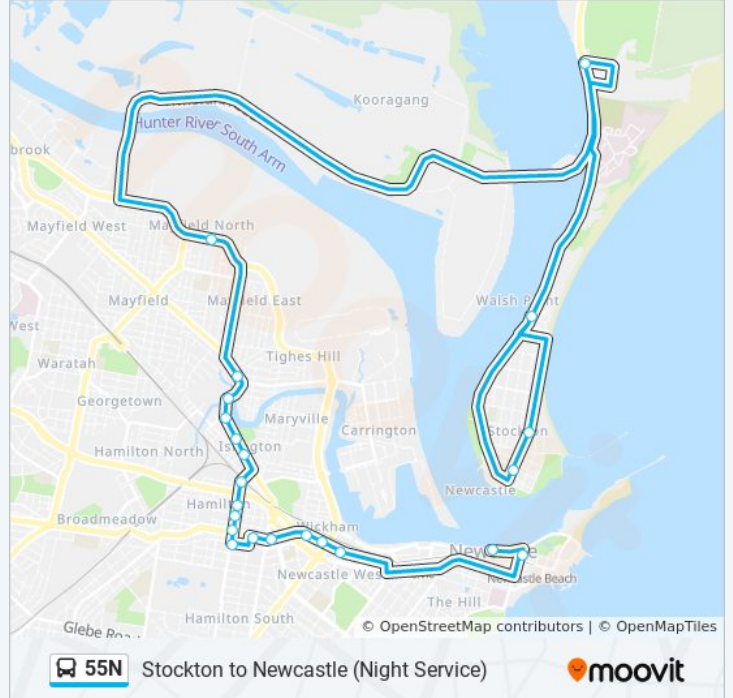

Stockton to Newcastle (Night Service)

Get The App

The 55N bus line Stockton to Newcastle (Night Service) has one route. For regular weekdays, their operation hours are:

(1) Stockton: 02:59

Use the Moovit App to find the closest 55N bus station near you and find out when is the next 55N bus arriving.

Direction: Stockton

21 stops

[VIEW LINE SCHEDULE](#)

- Queens Wharf, Wharf Rd
- Customs House, Watt St
- Hunter St after National Park St
- Hunter St opp Cooper St
- Hunter St before Tudor St
- Tudor St before Gordon Ave
- Tudor St at Lawson St
- Beaumont St at Tudor St
- Beaumont St at Lindsay St
- Beaumont St at Cleary St
- Beaumont St opp Hamilton Station
- Maitland Rd at May St
- Maitland Rd opp Islington Park
- Maitland Rd at Hubbard St
- Newcastle TAFE, Maitland Rd
- Maitland Rd after Elizabeth St
- Industrial Dr after William St
- Nelson Bay Rd opp Vardon Rd
- Mitchell St at Queen St
- Mitchell St at Clyde St
- Fullerton St opp Booth St

Direction: Stockton

Stops: 21

Trip Duration: 43 min

Line Summary:

55N bus time schedules and route maps are available in an offline PDF at moovitapp.com. Use the [Moovit App](#) to see live bus times, train schedule or subway schedule, and step-by-step directions for all public transit in Sydney.