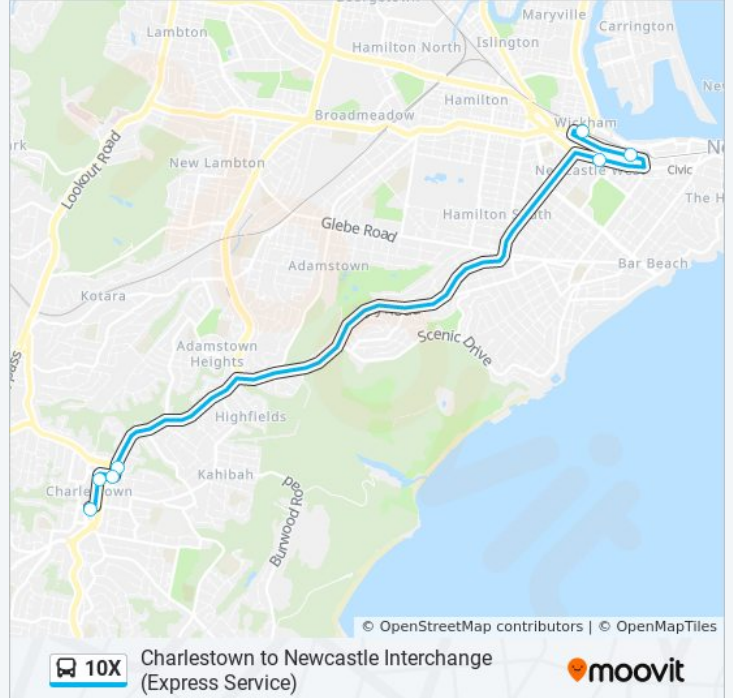

(1) Charlestown: 07:20 - 18:10(2) Newcastle: 06:52 - 17:55

Use the Moovit App to find the closest 10X bus station near you and find out when is the next 10X bus arriving.

Direction: Charlestown

7 stops

[VIEW LINE SCHEDULE](#)

Newcastle Interchange, Stand A

Hunter St after Steel St

King St at National Park St

Smith St at Ida St

Charlestown Branch Library, Ridley St

Charlestown Square, Pearson St, Stand B

Charlestown Square, Frederick St, Stand D

10X bus Info

Direction: Charlestown

Stops: 7

Trip Duration: 20 min

Line Summary:

Direction: Newcastle

6 stops

[VIEW LINE SCHEDULE](#)

Charlestown Square, Frederick St, Stand C

Charlestown Square, Pearson St, Stand A

Pacific Hwy at Charlestown Rd

King St before National Park St

Hunter St at Steel St

Newcastle Interchange, Stand B

10X bus Time Schedule