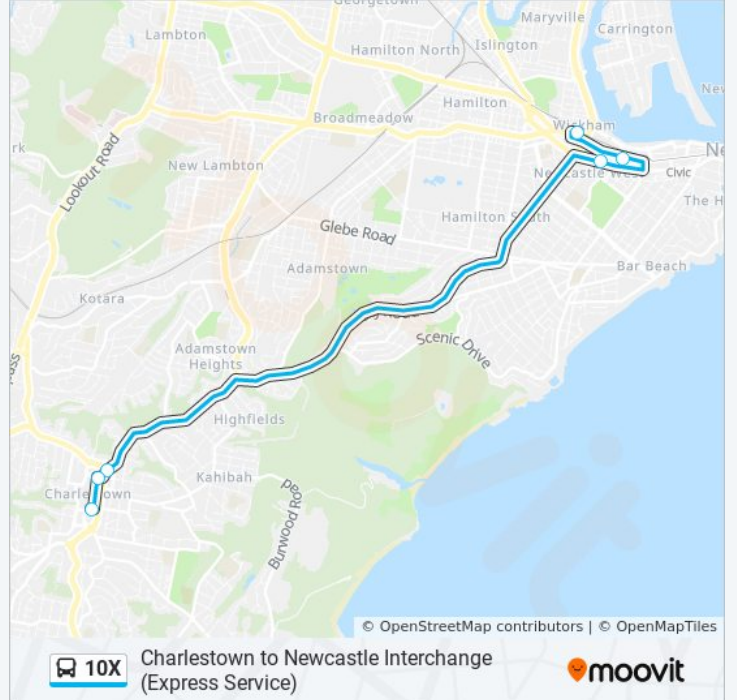

10X bus Info

Direction: Charlestown

Stops: 7

Trip Duration: 20 min

Line Summary:

Direction: Newcastle

6 stops

[VIEW LINE SCHEDULE](#)

Charlestown Square, Frederick St, Stand C

Charlestown Square, Pearson St, Stand A

Pacific Hwy at Charlestown Rd

King St before National Park St

Hunter St at Steel St

Newcastle Interchange, Stand B

10X bus Time Schedule

Newcastle Route Timetable:

| | |
|-----------|-----------------|
| Sunday | Not Operational |
| Monday | 06:52 - 17:55 |
| Tuesday | 06:52 - 17:55 |
| Wednesday | 06:52 - 17:55 |
| Thursday | 06:52 - 17:55 |
| Friday | 06:52 - 17:55 |
| Saturday | Not Operational |

10X bus Info

Direction: Newcastle

Stops: 6

Trip Duration: 20 min

Line Summary:

10X bus time schedules and route maps are available in an offline PDF at moovitapp.com. Use the [Moovit App](#) to see live bus times, train schedule or subway schedule, and step-by-step directions for all public transit in Sydney.