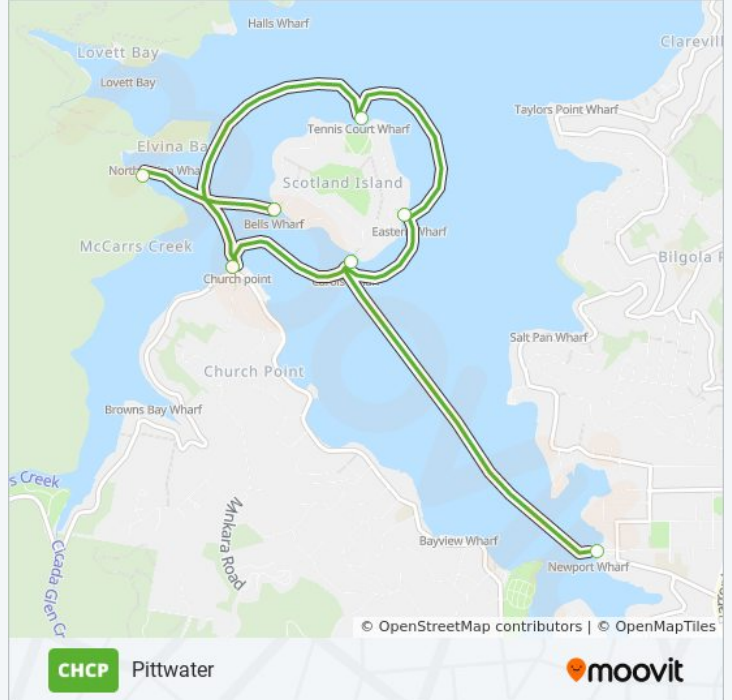

Pittwater

Get The App

The CHCP ferry line (Pittwater) has 2 routes. For regular weekdays, their operation hours are:

(1) Pittwater: 06:20 - 19:00(2) Scotland Island: 19:25

Use the Moovit App to find the closest CHCP ferry station near you and find out when is the next CHCP ferry arriving.

Direction: Pittwater

11 stops

[VIEW LINE SCHEDULE](#)

- Church Point Wharf
- Scotland Island, Bells Wharf
- Scotland Island, Carols Wharf
- Scotland Island, Eastern Wharf
- Newport Wharf
- Scotland Island, Carols Wharf
- Scotland Island, Eastern Wharf
- Scotland Island, Tennis Wharf
- Scotland Island, Bells Wharf
- South Elvina Wharf
- Church Point Wharf

CHCP ferry Time Schedule

Pittwater Route Timetable:

Sunday	08:20 - 18:30
Monday	06:20 - 19:00
Tuesday	06:20 - 19:00
Wednesday	06:20 - 19:00
Thursday	06:20 - 19:00
Friday	06:20 - 19:00
Saturday	08:20 - 18:30

CHCP ferry Info

Direction: Pittwater

Stops: 11

Trip Duration: 35 min

Line Summary:

Direction: Scotland Island

2 stops

[VIEW LINE SCHEDULE](#)